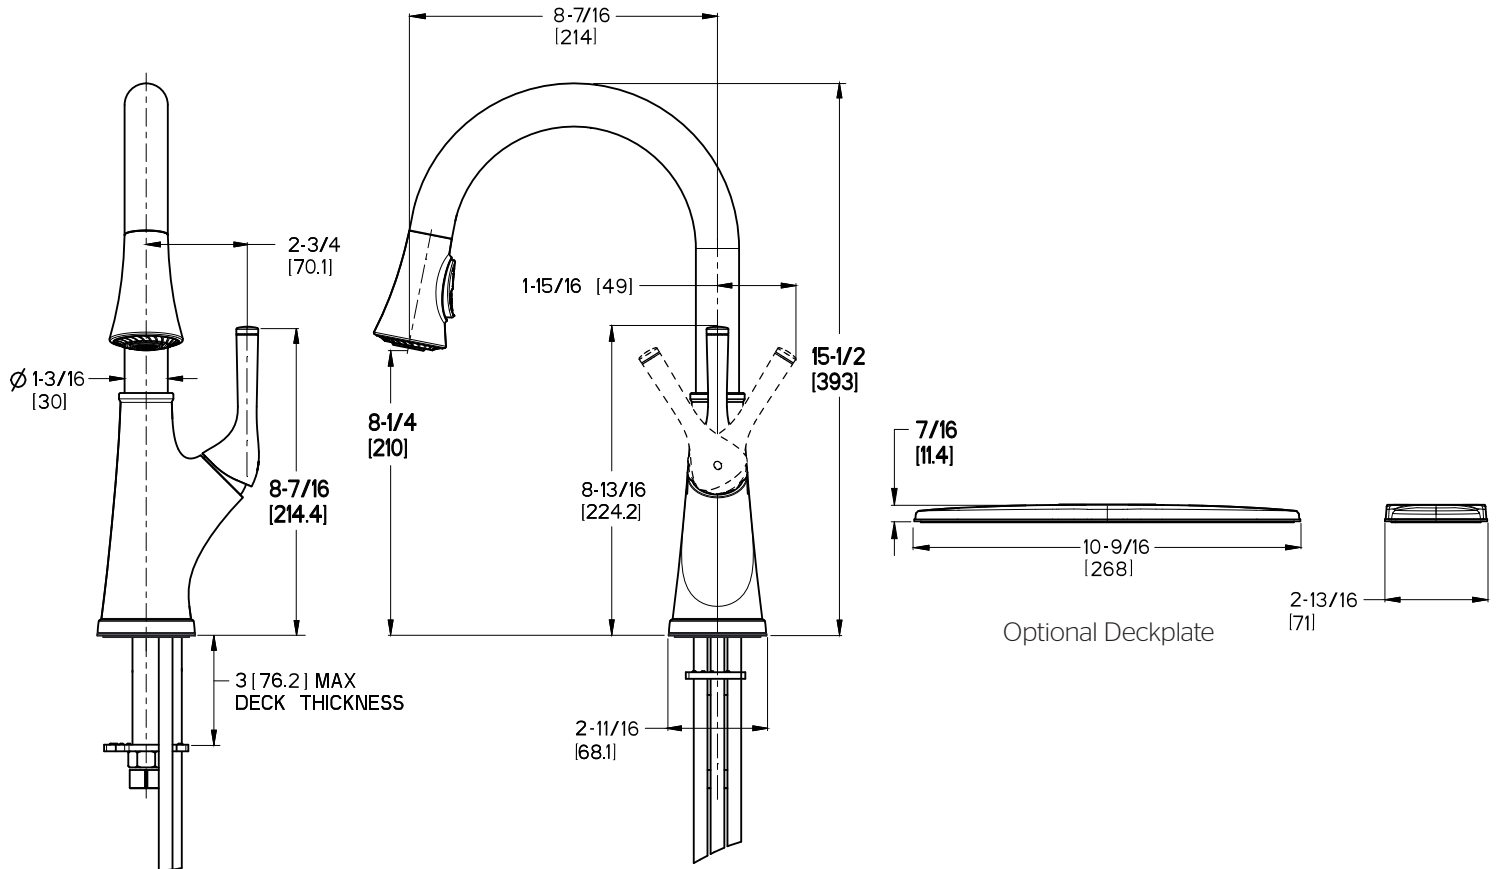

F-529-7CRC Finish(C)

F-529-7CRS Finish(S)

- AccuDock Spray Head Docking
- 1 or 3-Hole Installation Spout
- 360° Rotating Spout
- Pforever Seal

### Features

- 1 or 3-Hole Installation; Deck Plate or Single Hole Mounting Option
- 2 Function Pull-Down Sprayer
- AccuDock Spray Head Docking
- Swivel Spout
- 360° Rotating Spout
- Flex-Line Supply Lines
- Mounting Hardware Included
- PVD Finish
- TiteSeal™ Deck Plate
- Quick Install Tool
- Pfast Connect
- Pforever Seal Ceramic Disc Valve
- Pforever Warranty®

## Dimensions

$\varnothing 1\text{-}3/8$  Min to  $\varnothing 1\text{-}1/2$  Max. Deck Hole Openings