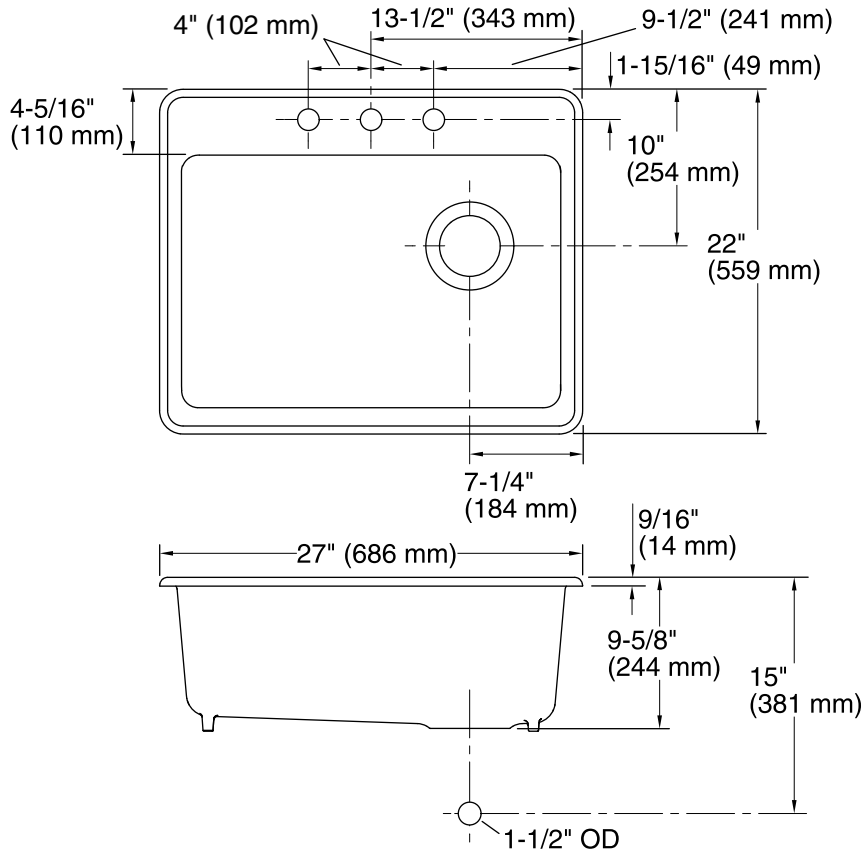

Features

- 27-inch minimum base cabinet width.
- Acid-resistant enamel finish.
- Single bowl.
- 3 faucet holes (-3).
- 9 inch depth.
- Includes cutout templates.

Material

- KOHLER enameled cast iron.

Installation

Color	Code	Description
	0	White
	FF	Sea Salt™
	96	Biscuit
	47	Almond
	FD	Cane Sugar™
	95	Ice™ Grey
	G9	Sandbar
	K4	Cashmere
	20	Suede
	KA	Black 'n Tan
	7	Black Black™

Technical Information

All product dimensions are nominal.

Installation:	Top-mount, Top-mount
Bowl area	Length: 24-1/4" (616 mm) Width: 17-1/4" (438 mm) Bowl depth: 9" (229 mm) Water depth: 9" (229 mm)
Template:	1244382-7, required, included

Notes

Install this product according to the installation instructions.