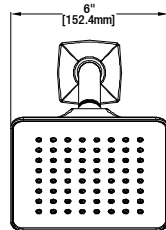

Stillmore Tub & Shower

MODEL	SKU #	FINISH
HD873X-0601	306069122	Chrome
HD873X-0604	306085264	Brushed Nickel
HD873X-0627D	306069096	Bronze

FEATURES

- Single-Handle Tub and Shower Faucet
- Pressure Balance Valve with Integrated Stops
- Ceramic Valve Cartridge
- Adjustable Temperature Limit Stop to Control Maximum Hot Water Temperature
- 150° Maximum Handle Rotation
- Single Function Showerhead
- Shower Face Size: 152.4mm
- With Plug Applicable For Shower Only Installation
- 1/2" IPS Connections
- Showerhead Max. Flow Rate: 1.8 Gallons Per Minute at 80 PSI
- Tub Spout Min. Flow Rate: 2.4 Gallons Per Minute at 20 PSI

CODE COMPLIANCE

- IAPMO Certified: ASME A112.18.1/CSA B125.1
- Calgreen Certified
- EPA WaterSense Certified
- ADA Compliant

WARRANTY

- Limited Lifetime Warranty

INSTALLATION DIMENSIONS

Glacier Bay reserves the right to make changes in specifications and materials and to change and discontinue models, both without notice or obligation. Dimensions are for reference only.