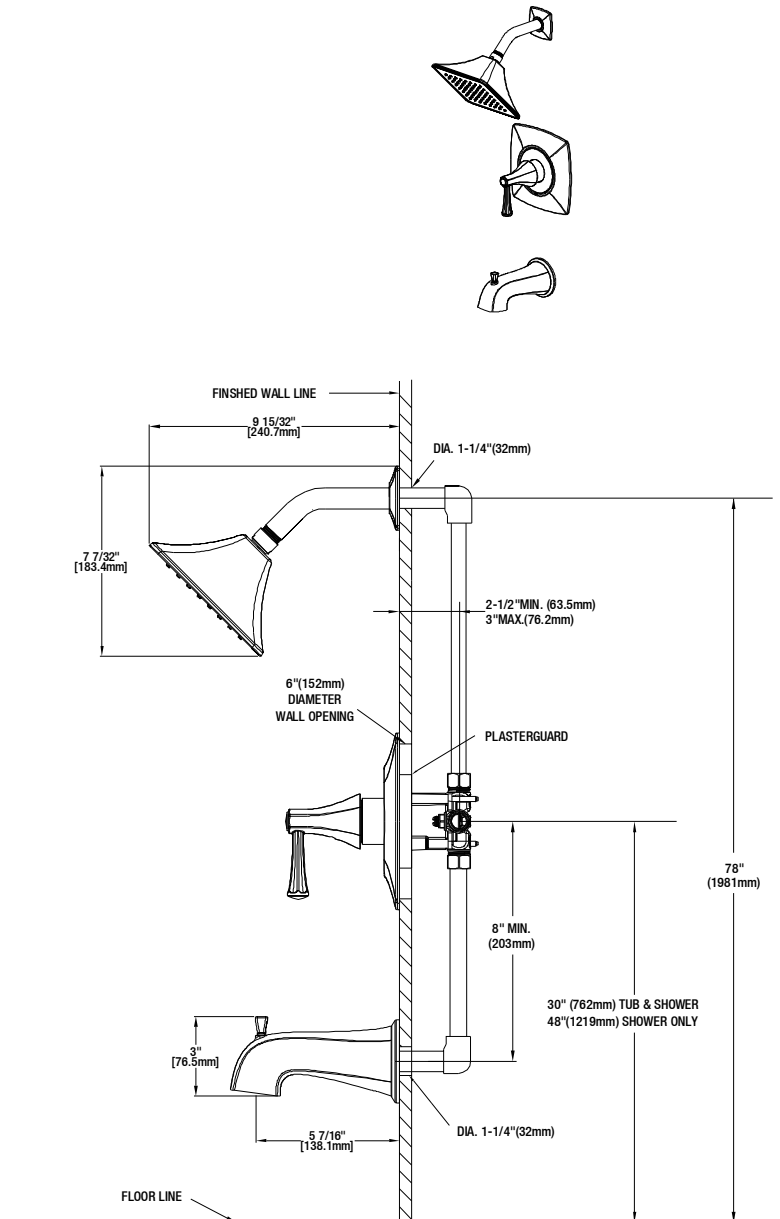

Stillmore Tub & Shower

MODEL	SKU #	FINISH
HD873X-0601	306069122	Chrome
HD873X-0604	306085264	Brushed Nickel
HD873X-0627D	306069096	Bronze

FEATURES

- Single-Handle Tub and Shower Faucet
- Pressure Balance Valve with Integrated Stops
- Ceramic Valve Cartridge
- Adjustable Temperature Limit Stop to Control Maximum Hot Water Temperature
- 150° Maximum Handle Rotation
- Single Function Showerhead
- Shower Face Size: 152.4mm
- With Plug Applicable For Shower Only Installation
- 1/2" IPS Connections
- Showerhead Max. Flow Rate: 1.8 Gallons Per Minute at 80 PSI
- Tub Spout Min. Flow Rate: 2.4 Gallons Per Minute at 20 PSI

CODE COMPLIANCE

- IAPMO Certified: ASME A112.18.1/CSA B125.1
- Calgreen Certified
- EPA WaterSense Certified
- ADA Compliant

WARRANTY

- Limited Lifetime Warranty

INSTALLATION DIMENSIONS

Glacier Bay reserves the right to make changes in specifications and materials and to change and discontinue models, both without notice or obligation. Dimensions are for reference only.