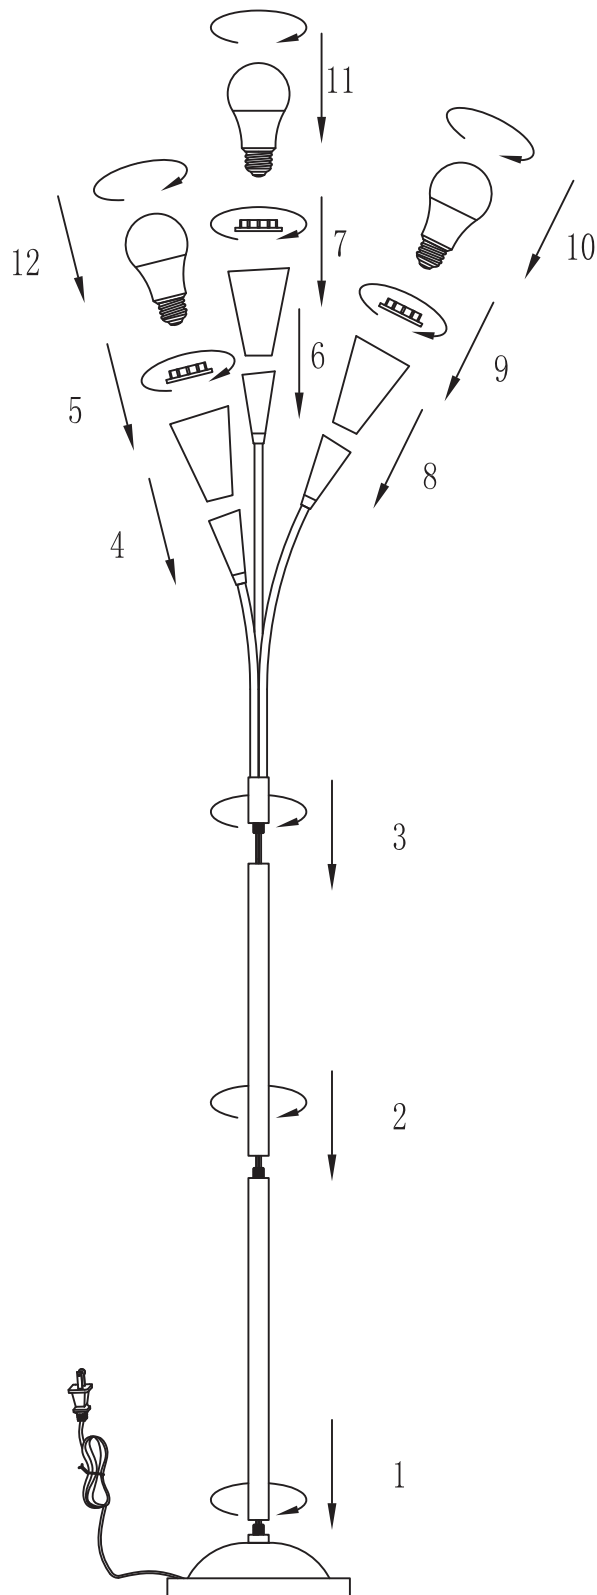

METAL & GLASS FLOOR LAMP

Thanks for choosing Able Inc products. We'd love to hear your thoughts, and so would other customers. If you are satisfied with our products and service, please let us know. If you have questions or feedback, we're here to help!
cs@ableinc.com.
(We will reply you within 24 business hours)