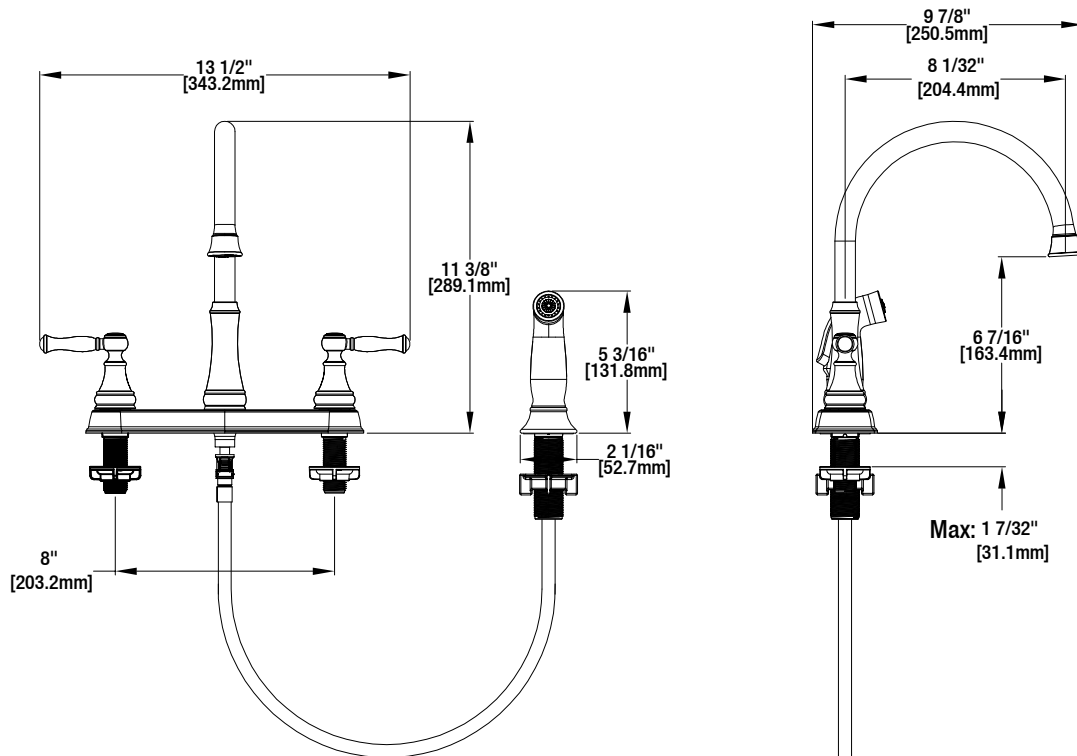

WARRANTY

- Limited Lifetime Warranty

INSTALLATION DIMENSIONS

Glacier Bay reserves the right to make changes in specifications and materials and to change and discontinue models, both without notice or obligation. Dimensions are for reference only.