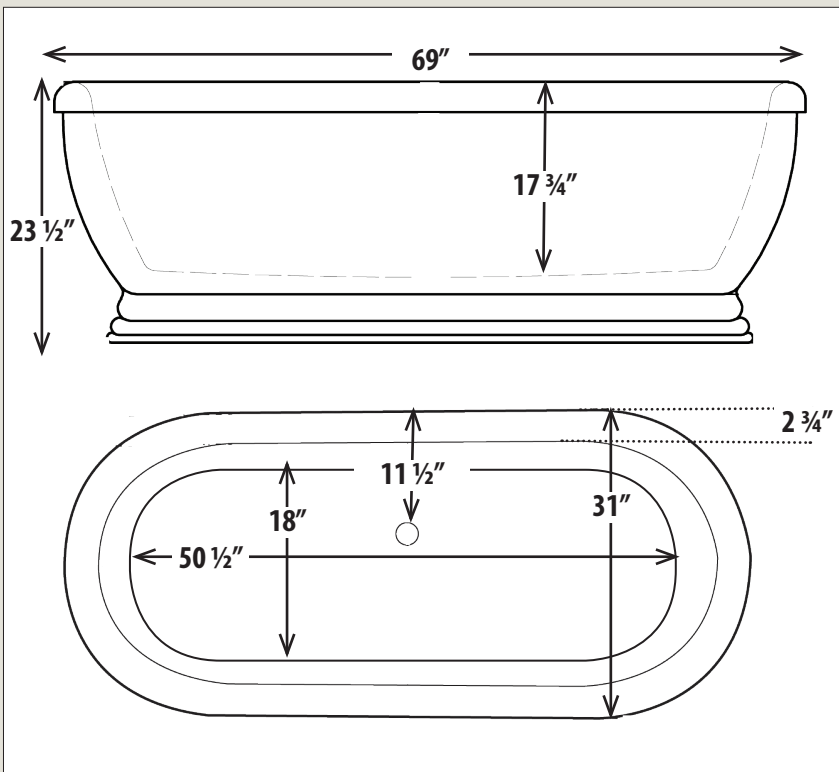

BLISS

SPECIFICATIONS

Dimensions	69" L x 31" W x 23 1/2" H
Footprint	64" L x 28" W
Shape	Oval
Color	High Gloss White
Acrylic Surface Finish	
Exterior	Smooth
Interior	Smooth
Water Capacity	
To Rim	71 Gallons
Water Depth	
To Rim	17 3/4"
Bath Weight	134 LBS
Bath Rim	2 3/4"
Faucet	No Drilling
Overflow	None

Actual Dimensions may vary +/- 1/2" due to variations in the manufacturing process. Measurements for rough-in must be taken directly from the bath.