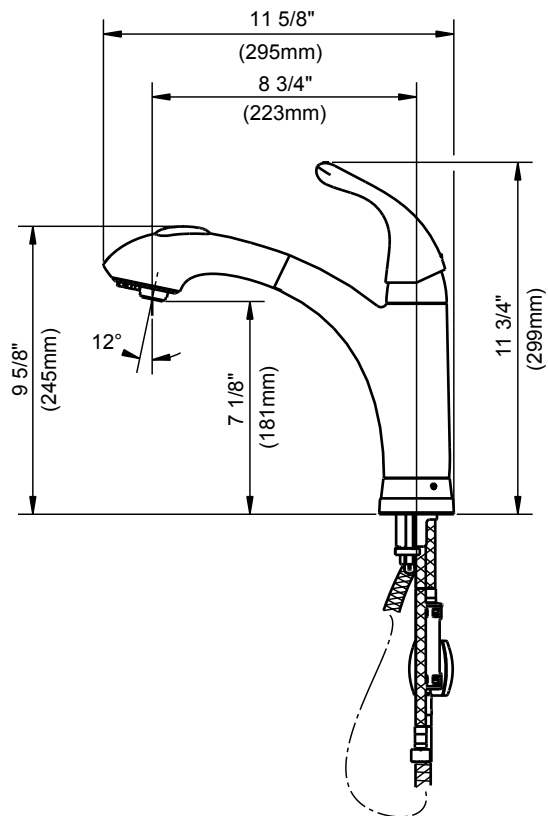

WARRANTY

- Limited Lifetime Warranty

INSTALLATION DIMENSIONS