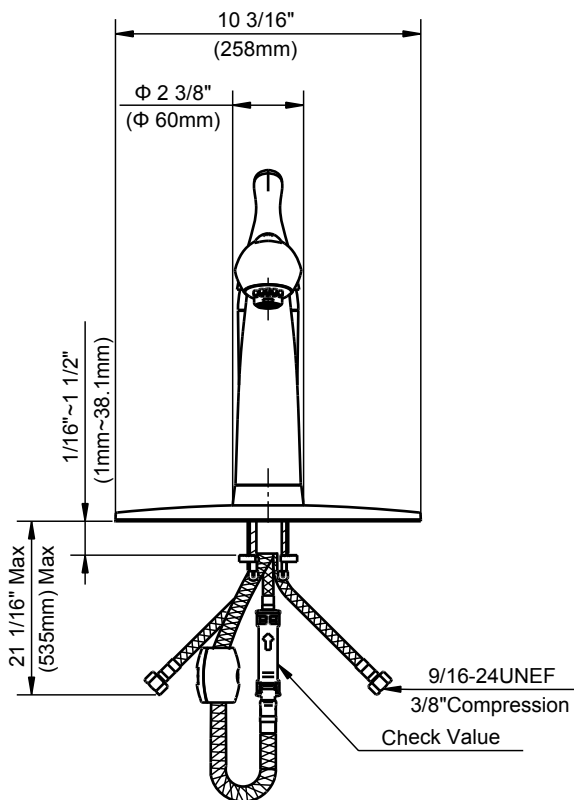

WARRANTY

- Limited Lifetime Warranty

INSTALLATION DIMENSIONS