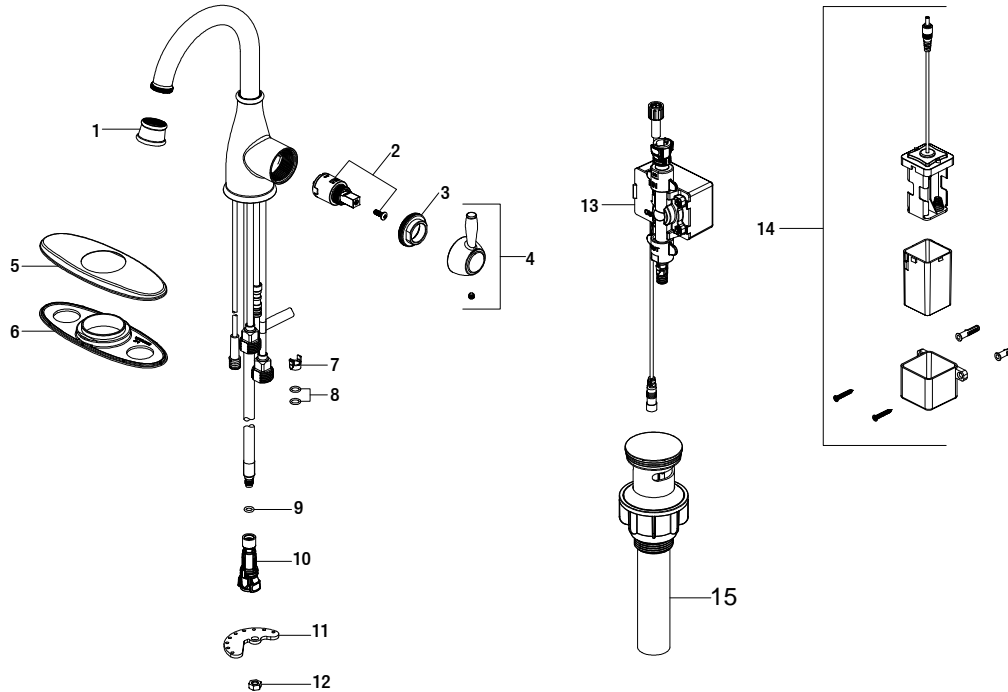

Replacement Parts List

Mandouri Touchless Single-Handle Bathroom Faucet

MODEL	SKU #	FINISH
HD67685W-5004	1004021304	Brushed Nickel

Many replacement parts can be purchased online or at your local store. Please use the table below to identify the part SKU number needed, go to HOMEDEPOT.COM, and check for online and store availability. If you can't find the part you are looking for, please call 1-855-HD-GLACIER.

Part	Description	Part #	Internet SKU #	Store SKU #
1	Aerator	RP3028304		
2	Cartridge & Screw	RP20117		
3	Bonnet Nut	RP70682		
4	Handle assembly	RP1368604		
5	Deck plate	RP8070204		
6	Gasket	RP80703		
7	Block	RP70421		
8	O-ring	RP60002		
9	O-ring	RP60022		

Part	Description	Part #	Internet SKU #	Store SKU #
10	Quick connect assembly	RP70683		
11	Washer	RP64246		
12	Lock nut	RP56033		
13	Sensor control box	RP70684		
14	Battery pack	RP70514	207113905	
15	Press pop-up assembly	RP4030504		