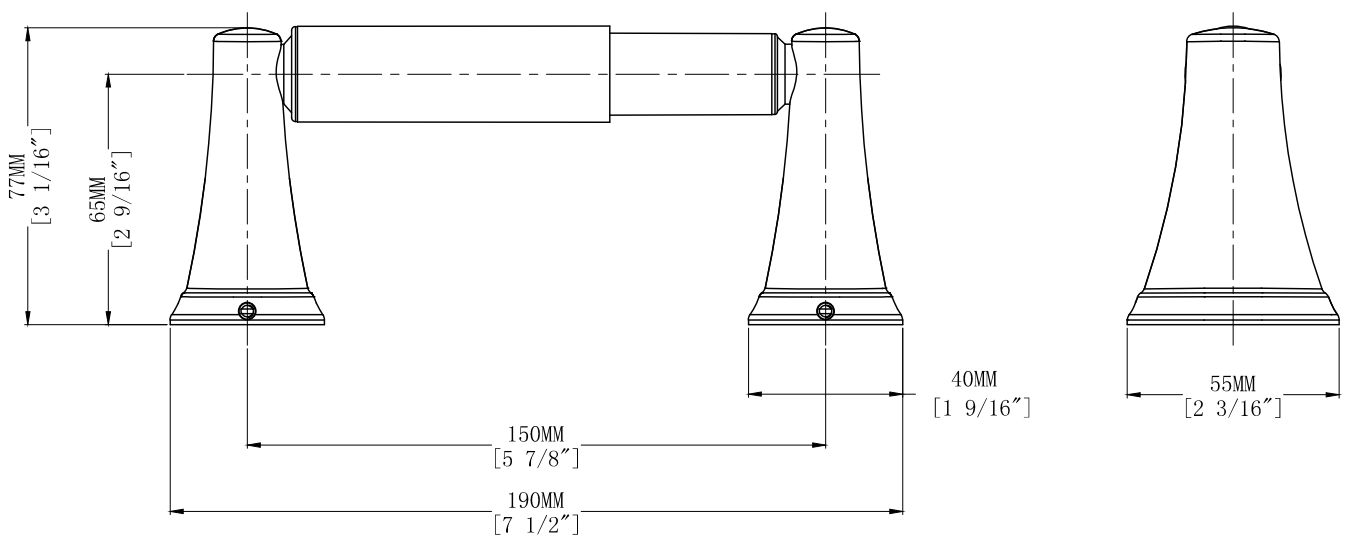

Glacier Bay Treyburn Double Post Toilet Paper Holder

MODEL	STORE SKU#	FINISH
BZ431000CP		Chrome

INSTALLATION DIMENSIONS