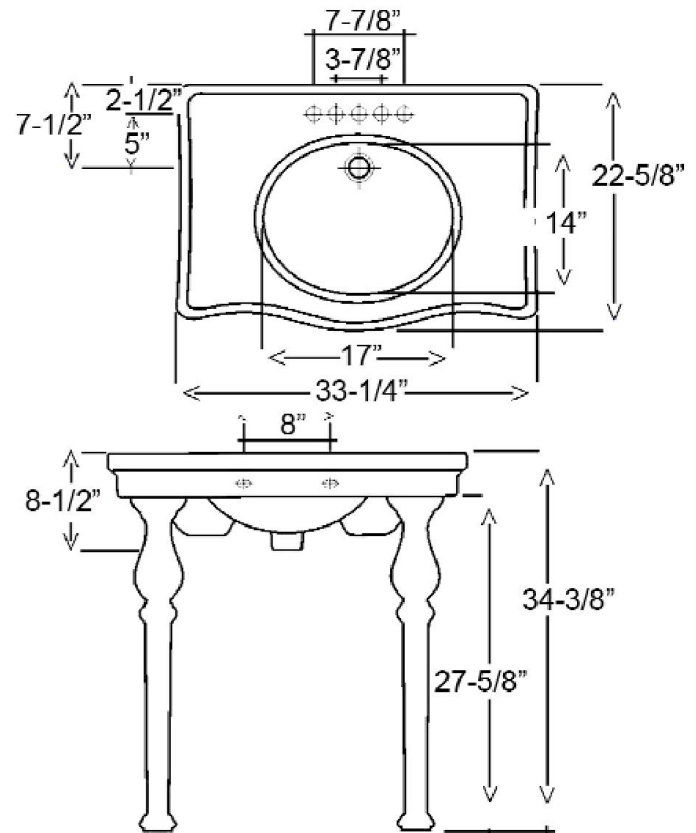

## BARCLAY

W: 33-1/4"  
D: 22-5/8"  
H: 34-3/8"

### Interior Dimensions:

Basin Interior:	17" x 14"
Basin Depth:	8"
Side Deck:	8"
Back of basin to center of faucet:	2-1/2"
Back of basin to center of drain:	7-1/2"
Mount bolts height:	32"
Mount holes cc:	8"
Faucet and spout holes:	1-1/2"

### Features:

- ▶ Made of Vitreous China
- ▶ Traditional Style
- ▶ Large Deck
- ▶ Should be Mounted to Wall with Toggle or Molly Bolts (not included)
- ▶ IAPMO certified

### Compliance Certification

Meets or exceeds the following specifications: ASME A112.19.1 2013 AND CSA B45.2-08 for Vitreous China fixtures.

Dimensions of fixture are nominal and may vary within the range of tolerances established by ASME Standard A112.19.2.2013 Dimensions and specifications subject to change without notice.