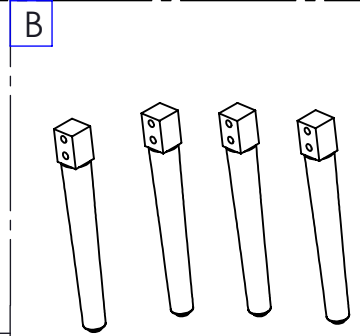

Assembly Instruction: Albany Table

D	Washer		8pcs
E	M6x25 Bolt		8pcs
G	M4 Hex key		1pc