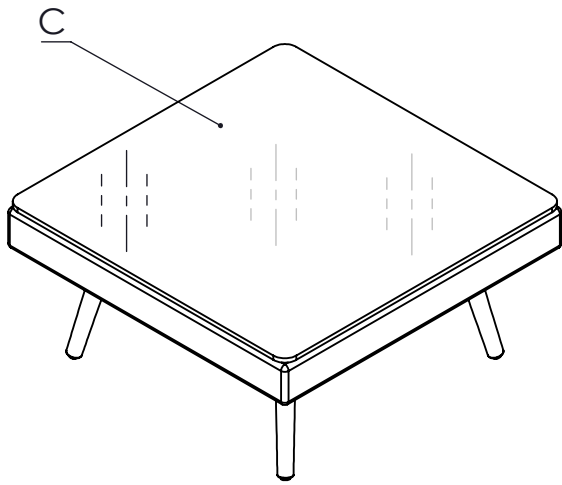

Assembly Instruction: Albany Table

D	Washer		8pcs
E	M6x25 Bolt		8pcs
G	M4 Hex key		1pc