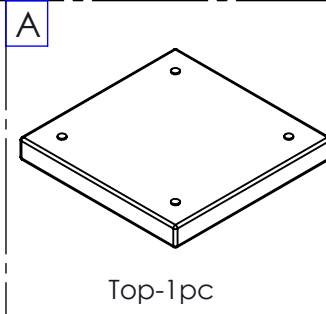

Assembly Instruction: Albany Table

D	Washer		8pcs
E	M6x25 Bolt		8pcs
G	M4 Hex key		1pc