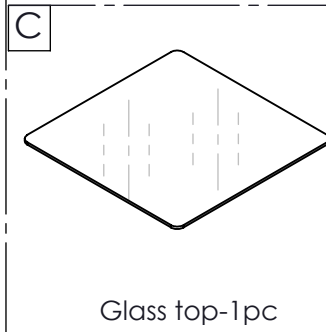

Assembly Instruction: Albany Table

D	Washer		8pcs
E	M6x25 Bolt		8pcs
G	M4 Hex key		1pc