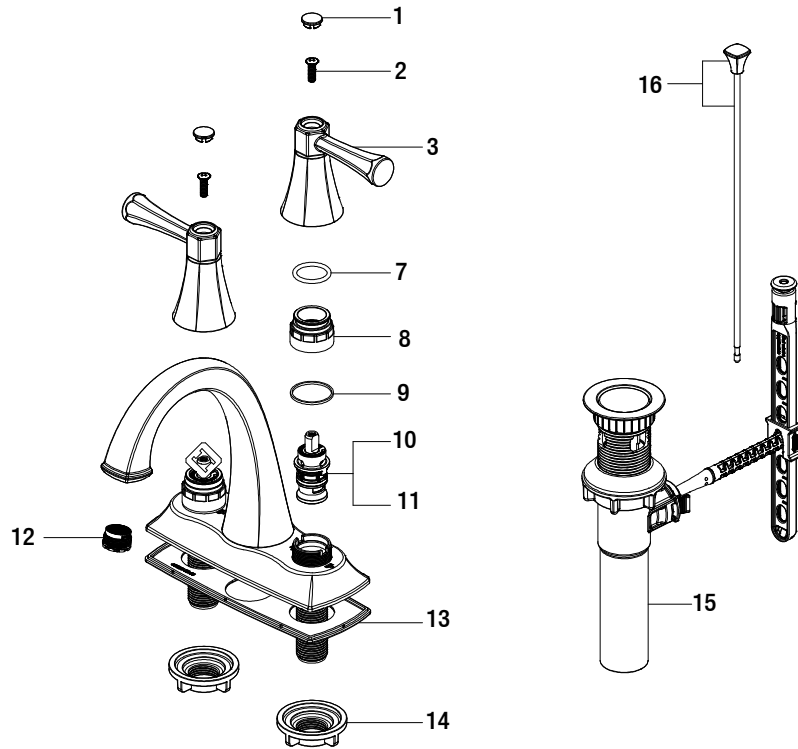

Replacement Parts List

Stillmore 4 in. Centerset Two-Handle Lavatory Faucet in Brushed Nickel

MODEL	SKU #	FINISH
HD67295W-6004	306069112	Brushed Nickel

Many replacement parts can be purchased online or at your local store. Please use the table below to identify the part SKU number needed, go to HOMEDEPOT.COM, and check for online and store availability. If you can't find the part you are looking for, please call 1-855-HD-GLACIER.

Part	Description	Part #	Internet SKU #	Store SKU #
1	Index	RP1008904		
2	Screw	RP50005		
3	Handle assembly	RP1364404		
4	O-ring	RP60125		
5	Bonnet nut	RP70652		
6	Washer	RP64123		
7	Cartridge H	RP20067	301158139	

Part	Description	Part #	Internet SKU #	Store SKU #
8	Cartridge C	RP20068	301158129	
9	Aerator	RP30209		
10	Gasket	RP80681		
11	Mounting nut	RP56001	203193994	579276
12	ClickInstall™ drain assembly	RP4022804		
13	Lift rod	RP4029604		