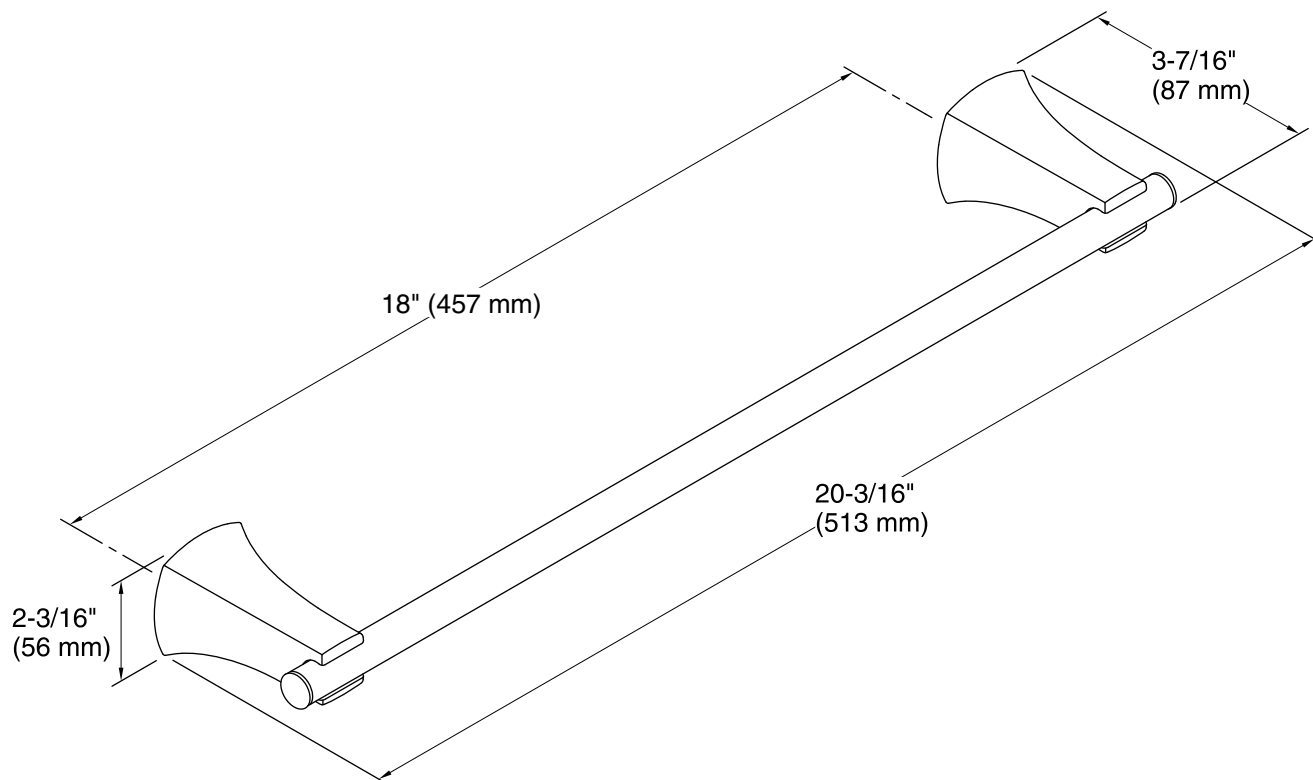

Rubicon®
18" Towel Bar
K-R26111

Features

- Premium metal construction for durability.
- KOHLER finishes resist corrosion and tarnish.
- Coordinates with Rubicon® faucets and accessories.

Installation

- Tools and installation template included.

Technical Information

All product dimensions are nominal.

Notes

Install this product according to the installation instructions.

CAUTION: Risk of personal injury. Do not install these products in any area where they are likely to be used inadvertently as a grab bar or support bar. These products are not designed or intended for use as a grab bar or support bar.