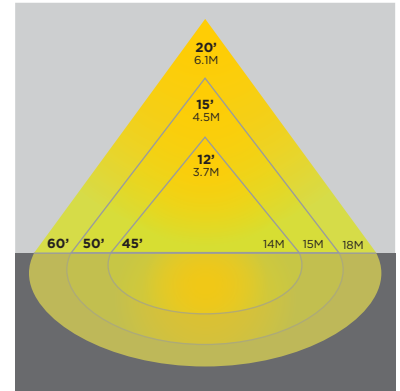

WARRANTY

Fixture is covered by a 5-year limited warranty. See probrite.com/warranty for details.

PRODUCT LINE DRAWING

3D PHOTOMETRIC VIEW

2D PHOTOMETRIC VIEW

MOUNTED AT 12FT.

PRODUCT SPECIFICATIONS

Product Dimensions	: 18.1" x 7.1" x 9.1"
Weight	: 13 lbs
Lumens	: 5432
System Wattage	: 51W
LED Wattage	: 46W
Efficacy	: 106
CRI	: 83
Replaces (MH)	: 175W
Mounting	: Standard Wall Mount
Frequency	: 50/60Hz
THD(Total Harmonic Distortion)	: <20%
PF(Power Factor)	: >0.9
Ambient Operating Temperature	: (-30) - 40°C
Input Voltage	: 120-277V
LED Chip	: LUXEON 3030 2D
Photocell	: Yes
Driver	: 0-10V Dimming
Standard Lifetime	: L70 >50,000hrs
Standard Warranty	: 5 years
Water Proofing Grade	: Suitable for wet location
CCT	: 4000K
Certifications	: DLC, UL/cUL