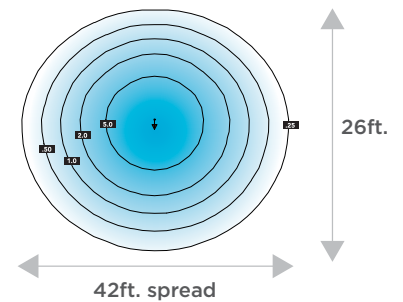

WARRANTY

Fixture is covered by a 5-year limited warranty. See probrite.com/warranty for details.

PRODUCT LINE DRAWING

3D PHOTOMETRIC VIEW

2D PHOTOMETRIC VIEW

MOUNTED AT 12FT.

PRODUCT SPECIFICATIONS

Product Dimensions	: 18.1" x 7.1" x 9.1"
Weight	: 13 lbs
Lumens	: 5432
System Wattage	: 51W
LED Wattage	: 46W
Efficacy	: 106
CRI	: 83
Replaces (MH)	: 175W
Mounting	: Standard Wall Mount
Frequency	: 50/60Hz
THD(Total Harmonic Distortion)	: <20%
PF(Power Factor)	: >0.9
Ambient Operating Temperature	: (-30) - 40°C
Input Voltage	: 120-277V
LED Chip	: LUXEON 3030 2D
Photocell	: Yes
Driver	: 0-10V Dimming
Standard Lifetime	: L70 >50,000hrs
Standard Warranty	: 5 years
Water Proofing Grade	: Suitable for wet location
CCT	: 4000K
Certifications	: DLC, UL/cUL