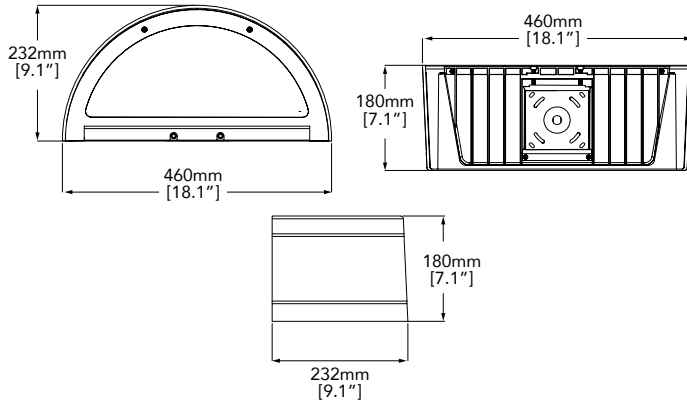

LED light engine is weather proof rated IP65.

DLC 4.2, cULus, FCC Certified

MOUNTING

Detachable mounting plate on back box with build-in leveling bubble the back allows mounting to any standard 3 1/2" to 4" square and octagonal or 4 inch round electrical junction boxes.

WARRANTY

Fixture is covered by a 5-year limited warranty. See probrite.com/warranty for details.

PRODUCT LINE DRAWING

3D PHOTOMETRIC VIEW

2D PHOTOMETRIC VIEW

MOUNTED AT 12FT.

PRODUCT SPECIFICATIONS

Product Dimensions	: 18.1" x 7.1" x 9.1"
Weight	: 13 lbs
Lumens	: 5432
System Wattage	: 51W
LED Wattage	: 46W
Efficacy	: 106
CRI	: 83
Replaces (MH)	: 175W
Mounting	: Standard Wall Mount
Frequency	: 50/60Hz
THD(Total Harmonic Distortion)	: <20%
PF(Power Factor)	: >0.9
Ambient Operating Temperature	: (-30) - 40°C
Input Voltage	: 120-277V
LED Chip	: LUXEON 3030 2D
Photocell	: Yes
Driver	: 0-10V Dimming
Standard Lifetime	: L70 >50,000hrs
Standard Warranty	: 5 years
Water Proofing Grade	: Suitable for wet location
CCT	: 4000K
Certifications	: DLC, UL/cUL