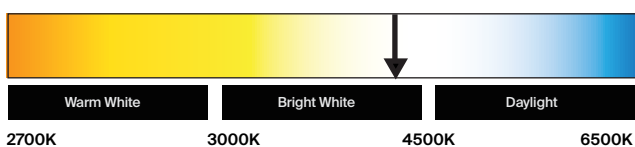

FINISH

Fade, weather, and abrasion resistant, electrostatically applied, thermally cured, triglycidal isocyanurate (TGIC) textured polyester powdercoat finish. Paint is dark bronze.

IP RATING & LISTINGS

WARRANTY

Fixture is covered by a 5-year limited warranty. See probrite.com/warranty for details.

PRODUCT LINE DRAWING

3D PHOTOMETRIC VIEW

2D PHOTOMETRIC VIEW

MOUNTED AT 12FT.

PRODUCT SPECIFICATIONS

Product Dimensions	: 18.1" x 7.1" x 9.1"
Weight	: 13 lbs
Lumens	: 5432
System Wattage	: 51W
LED Wattage	: 46W
Efficacy	: 106
CRI	: 83
Replaces (MH)	: 175W
Mounting	: Standard Wall Mount
Frequency	: 50/60Hz
THD(Total Harmonic Distortion)	: <20%
PF(Power Factor)	: >0.9
Ambient Operating Temperature	: (-30) - 40°C
Input Voltage	: 120-277V
LED Chip	: LUXEON 3030 2D
Photocell	: Yes
Driver	: 0-10V Dimming
Standard Lifetime	: L70 >50,000hrs
Standard Warranty	: 5 years
Water Proofing Grade	: Suitable for wet location
CCT	: 4000K
Certifications	: DLC, UL/cUL