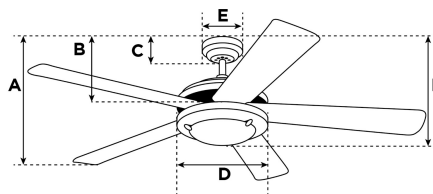

Item Number 7247800

Willow Breeze Ceiling Fan

52" Oil Rubbed Bronze Finish Dark Cherry ABS Resin Blades

Specifications

Size	52"
Blades.....	ABS Blades (Dark Cherry)
Blade Pitch.....	12°
Approved Location	Indoor/Outdoor
Suggested Room Size.....	Large Room (up to 15x15)
Down Rod.....	3/4" x 4"
Installation.....	Combo
Max. Ceiling Angle.....	12°
Lead Wire	54"
Light Bulb Usage.....	N/A
Control.....	Remote Control Adaptable
Motor Finish.....	Oil Rubbed Bronze
Motor Material	Silicon Steel Motor 153mm x 15mm
Reverse Airflow.....	Yes
Capacitor	Triple
Switch Housing Cap.....	Not Included

A. Top of Canopy to Bottom of Blades	11.1"
B. Top of Canopy to Bottom of Switch House	13.3"
C. Top of Canopy to Bottom of Canopy	2.4"
D. Width of Motor Housing.....	11.6"
E. Width of Canopy.....	5.1"
F. Top of Canopy to Bottom of Glass	N/A