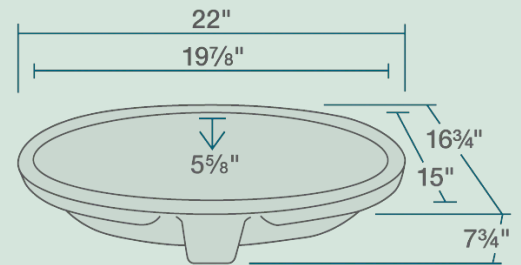

22" x 16 3/4" x 7 3/4"  
 Undermount Installation  
 24" Minimum Cabinet Size  
 True Vitreous China  
 Multiple Colors Available  
 Cardboard Cutout Template Included  
 Installation Hardware Included  
 cUPC Certified (Uniform Plumbing Code)  
 Lifetime Warranty