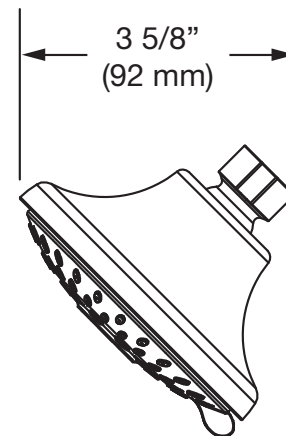

Dimensions Elm Showerhead, 552SH

Note: Dimensions subject to change without notice