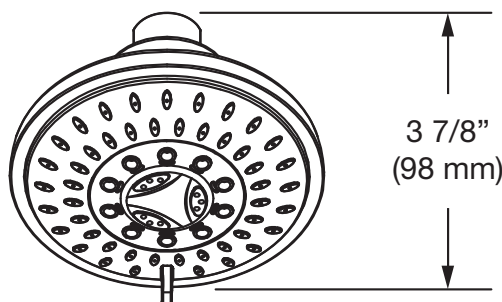

Location:

Showerhead 552SH

Specification Submittal

Model Numbers

- 552SH Showerhead

Options / Modifications

Append appropriate -suffix to model number

- 2.0 2.0 (7.6 L/min) Flow rate restrictor
- 1.5 1.5 (5.7 L/min) Flow rate restrictor

Finish Options / Modifications

Append appropriate -suffix to model number

- STN Satin nickel
- SBZ Seasoned bronze
- Polished chrome finish (standard finish)

Feature Highlights

- 4 inch showerhead
- Three mode
- Standard flow rate, 2.5 gpm (9.6 L/min)
Optional lower flow rate restrictor available
- Polished chrome finish (standard)

Dimensions Elm Showerhead, 552SH

Note: Dimensions subject to change without notice