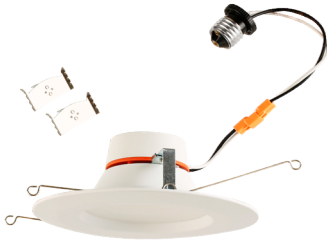

PRODUCT SPEC SHEET LED LIGHT FIXTURES

PRODUCT DESCRIPTION

6 in. Matte White Integrated LED Recessed Trim 5-Ways

| Model # | Fixture Category | Certifications |
|-----------------|------------------------------------|-----------------|
| NS01aA11FR1-259 | Recessed | UL, Energy Star |
| SKU# | 1002936204, 1002936208, 1002936217 | |

Product Overview

The Commercial Electric 5/6in. Color temperature select LED downlight is an easy way to upgrade your existing can lights to the sleek look of recessed lighting and LED energy efficient technology. These LED downlights are compatible with most dimmer switches and are equipped with a unique color temperature (CCT) changing technology. Now you can select your color temperature depending on your needs or preferences with the flip of a switch located on the back of the downlight. Test different color temperatures before installation and never be dissatisfied with CCT again. Color temperature of these LED downlights ranges from Warm White (2700K) to Daylight (5000K), with three options in between: Soft White (3000K), Neutral White (3500K) and Bright White (4000K).

| Benefits | Construction | Electrical | Installation | Lumens |
|--|------------------|---|------------------------------------|--------|
| <ul style="list-style-type: none"> Using only 9-Watts of energy but produce brightness comparable to a 65-watt incandescent bulb, these LED Compatible with 5 in. and 6 in. cans 5 way color temperature select | Metal Wet | Maintenance-free LEDs 9W 120V | Torsion Springs and Friction Clips | 700 |