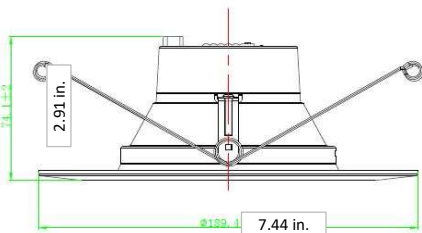

Dimensional Diagram

Certifications