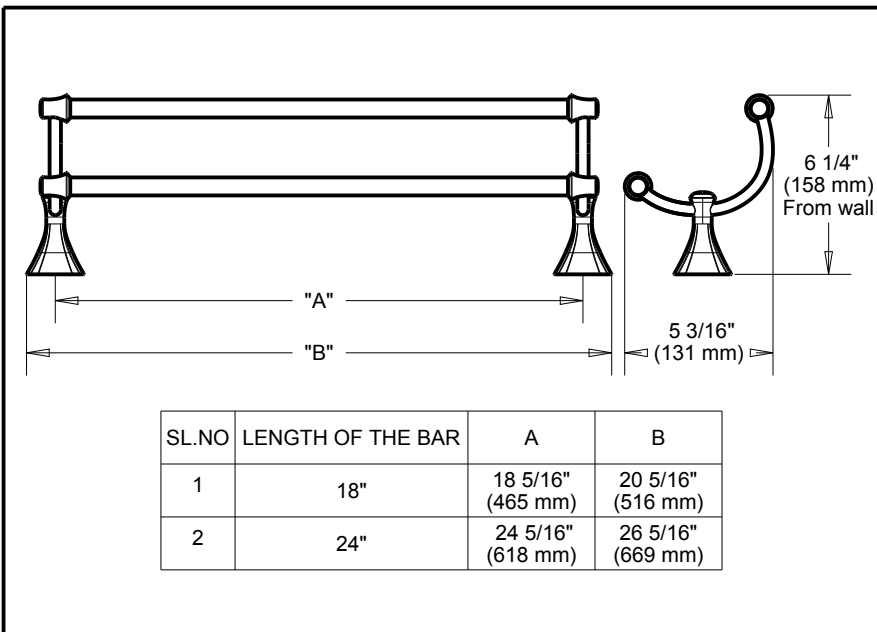

DELTA[®]

ACCESSORIES

- Addison™ Bath Collection
- Double Towel Bar

Submitted Model No.: _____

Specific Features: _____

STANDARD SPECIFICATIONS:

- Wood blocking is preferable behind all wall surfaces. If wood blocking is not available, the following fasteners are suggested: Tile/Masonry-Plastic or lead Anchors Plaster/drywall-Toggle bolts.
- Mounting hardware and mounting template included with product.