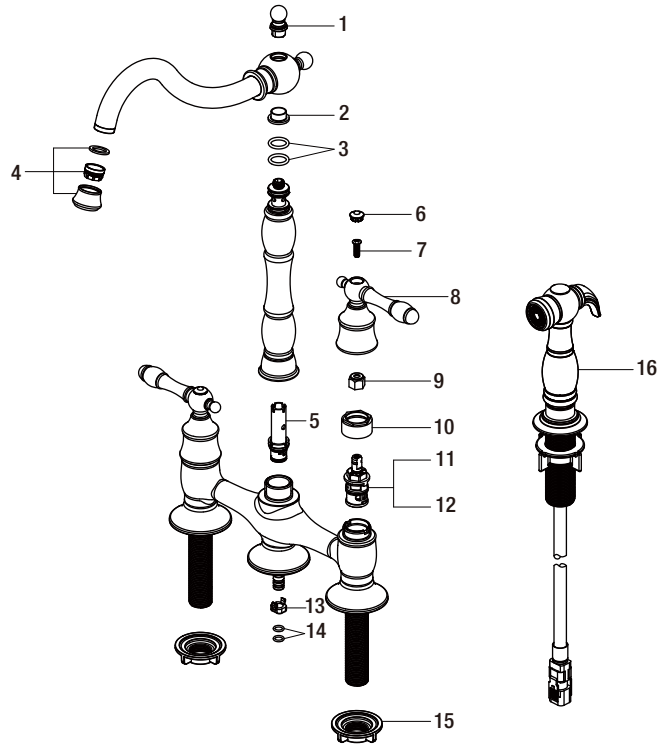

Replacement Parts List

Lyndhurst 2-Handle Bridge Side Sprayer Kitchen
Faucet in Brushed Nickel

MODEL	Internet SKU #	FINISH
852N-05504	204683792	Brushed Nickel PVD

Many replacement parts can be purchased online or at your local store. Please use the table below to identify the part SKU number needed, go to HOMEDEPOT.COM, and check for online and store availability. If you can't find the part you are looking for, please call 1-855-HD-GLACIER.

Part	Description	Part #	Internet SKU #	Store SKU #
1	Cap	RP8000104		
2	Washer	RP64002		
3	O-ring	RP60008		
4	Aerator	RP3014104		
5	Diverter	RP70007		
6	Index	RP1000304		
7	Screw	RP50005		
8	Handle	RP1322804		

Part	Description	Part #	Internet SKU #	Store SKU #
9	Inverter	RP64044	206671349	
10	Bonnet	RP70083		
11	Cartridge H	RP20013	206136336	
12	Cartridge C	RP20014	206136359	
13	Block	RP70005		
14	O-ring	RP60002		
15	Mounting nut	RP56001	203193994	579276
16	Side spray	RP3603304		