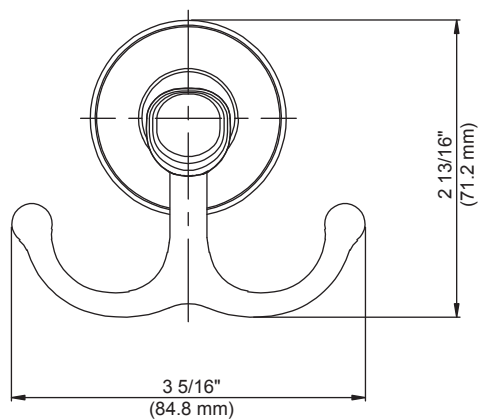

Glacier Bay Builders Double Robe Hook

FEATURES

- Easy Installation
- Installation Hardware Included
- Tools Required for Installation:
 - Drill and Drill Bit Set
 - Phillips Screwdriver
 - Pencil
 - Claw Hammer (For Ceramic Tile)

WARRANTY

- Limited Lifetime Warranty

MODEL	STORE SKU#	FINISH
BTF41100BN	352702	Brushed Nickel

INSTALLATION DIMENSIONS