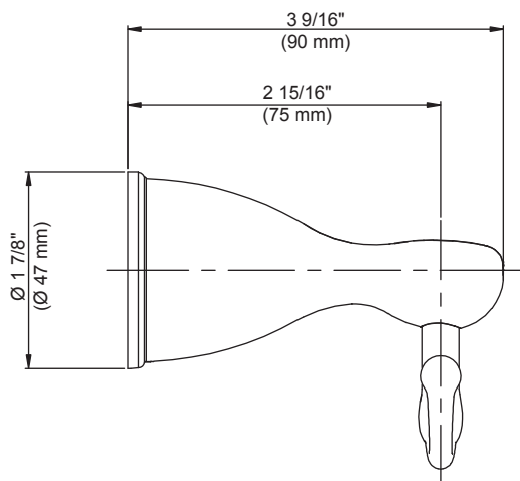

Glacier Bay Builders Double Robe Hook

FEATURES

- Easy Installation
- Installation Hardware Included
- Tools Required for Installation:
 - Drill and Drill Bit Set
 - Phillips Screwdriver
 - Pencil
 - Claw Hammer (For Ceramic Tile)

WARRANTY

- Limited Lifetime Warranty

MODEL	STORE SKU#	FINISH
BTF41100BN	352702	Brushed Nickel

INSTALLATION DIMENSIONS