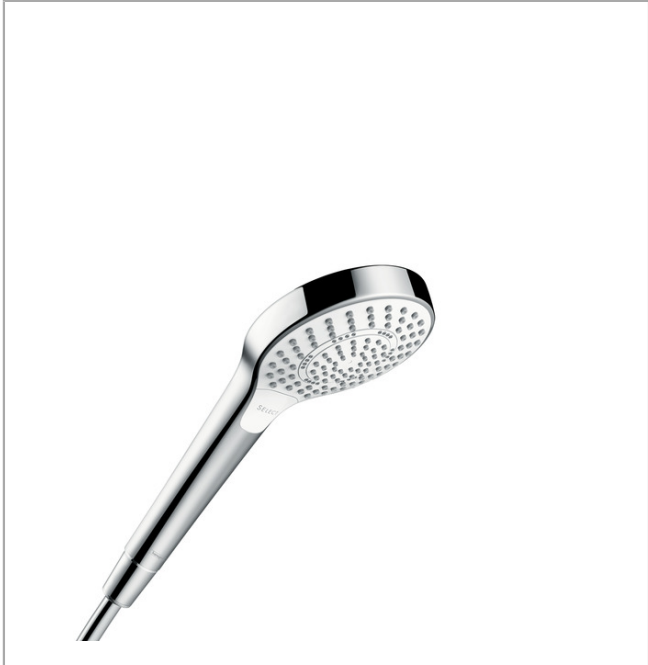

Croma Select S

Croma Select S 110 3-Jet Handshower, 2.0 GPM

Finishes : **White/Chrome** Part no. : **26801401**

Description

Features

- Select button for comfortable alternation of spray modes
- 121 no-clog spray channels
- Spray modes: SoftRain, IntenseRain, Pulsating Massage
- Flow: 2.0 GPM
- Easy-to-clean white spray face

Item details

List Price $ 116.00

Technology

Compliance

Product image