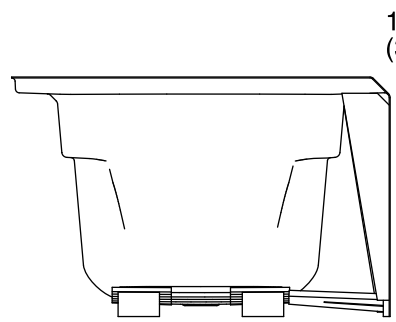

No change in measurements if connected with drain illustrated. (K-7272)

Technical Information

All product dimensions are nominal.

Installation:	3-Wall Alcove
Drain location:	Right
Basin area, bottom:	45-1/8" x 19-11/16" (1146 mm x 500 mm)
Basin area, top:	52-3/4" x 25-5/16" (1340 mm x 643 mm)
Weight:	80 lbs (36.3 kg)
Minimum floor load:	45 lbs/ft² (219.7 kg/m²)
Water depth:	15" (381 mm)
Water capacity:	58 gal (219.6 L)
Minimum flat for door:	1-7/16" (36 mm)

Notes

- Measure your actual product for rough-in details.
- Install this product according to the installation instructions.
- The hot water supply should be 70% of the capacity of the bath or greater. Installations will vary.
- ADA compliant when installed to the specific requirements of these regulations.