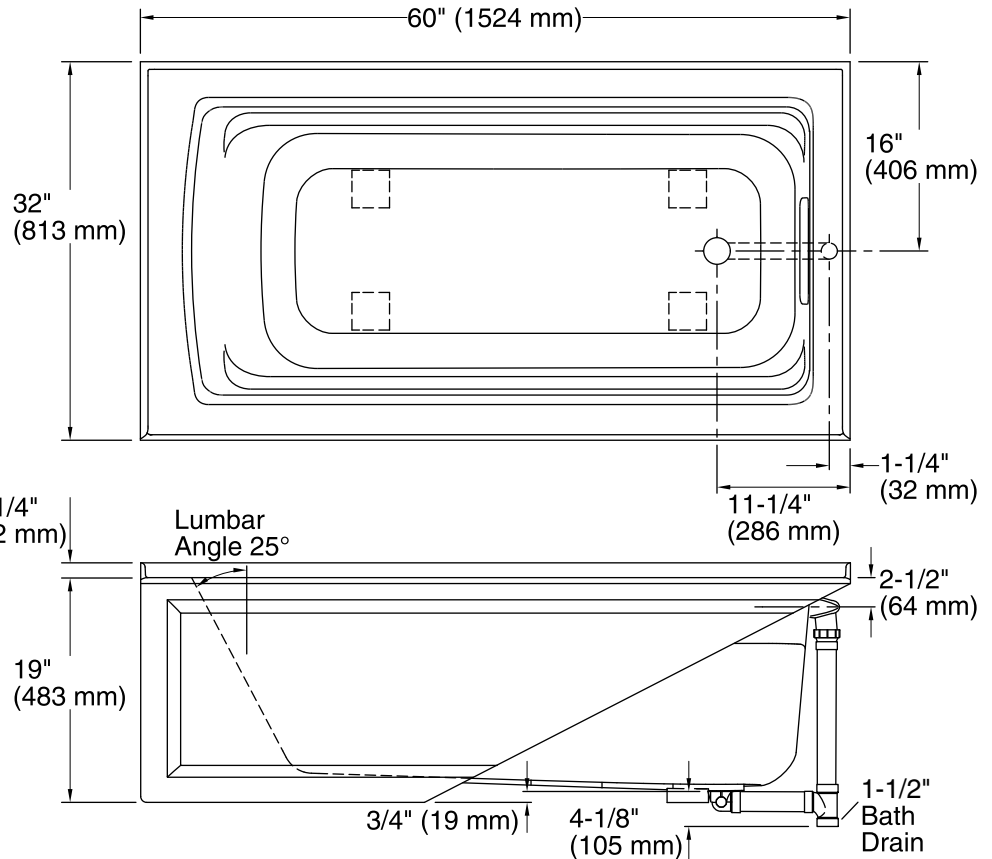

### Features

- Integral flange.
- Comfort Depth® design offers a 19" (483 mm) step-over height.
- Right drain.
- Slotted overflow for deep soaking.
- Integral lumbar support and armrests for comfort.
- Integral apron.
- Textured bottom surface.
- Coordinates with other products in the Archer® collection.
- 60" (1524 mm) x 32" (813 mm) x 19" (483 mm)

No change in measurements if connected with drain illustrated. (K-7272)

## Technical Information

All product dimensions are nominal.

Installation:	3-Wall Alcove
Drain location:	Right
Basin area, bottom:	45-1/8" x 19-11/16" (1146 mm x 500 mm)
Basin area, top:	52-3/4" x 25-5/16" (1340 mm x 643 mm)
Weight:	80 lbs (36.3 kg)
Minimum floor load:	45 lbs/ft <sup>2</sup> (219.7 kg/m <sup>2</sup> )
Water depth:	15" (381 mm)
Water capacity:	58 gal (219.6 L)
Minimum flat for door:	1-7/16" (36 mm)