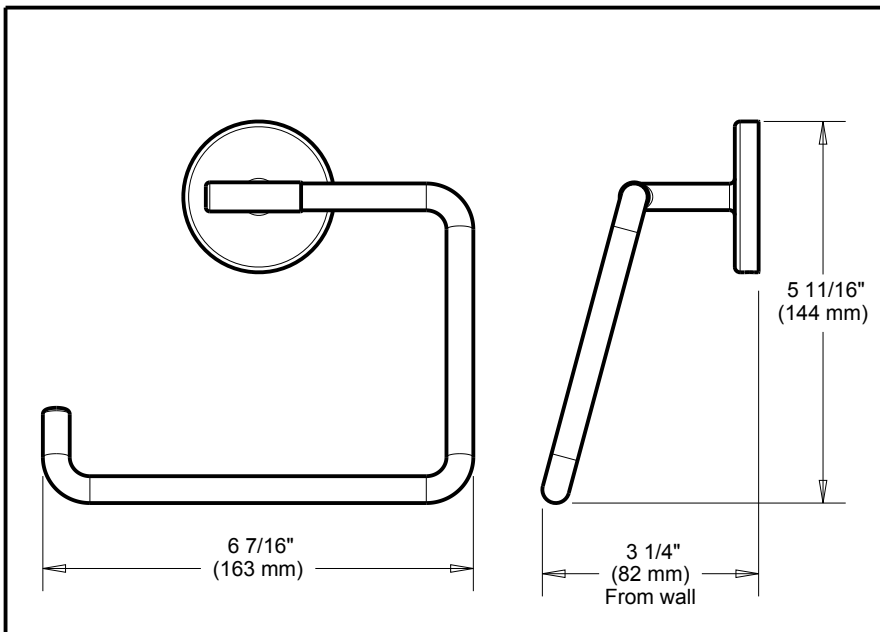

DELTA[®]

ACCESSORIES

- Trinsic™ Bath Collection
- Towel Ring

Submitted Model No.: _____

Specific Features: _____

STANDARD SPECIFICATIONS:

- Wood blocking is preferable behind all wall surfaces. If wood blocking is not available, the following fasteners are suggested: Tile/Masonry-Plastic or lead Anchors Plaster/drywall-Toggle bolts.
- Mounting hardware and mounting template included with product.