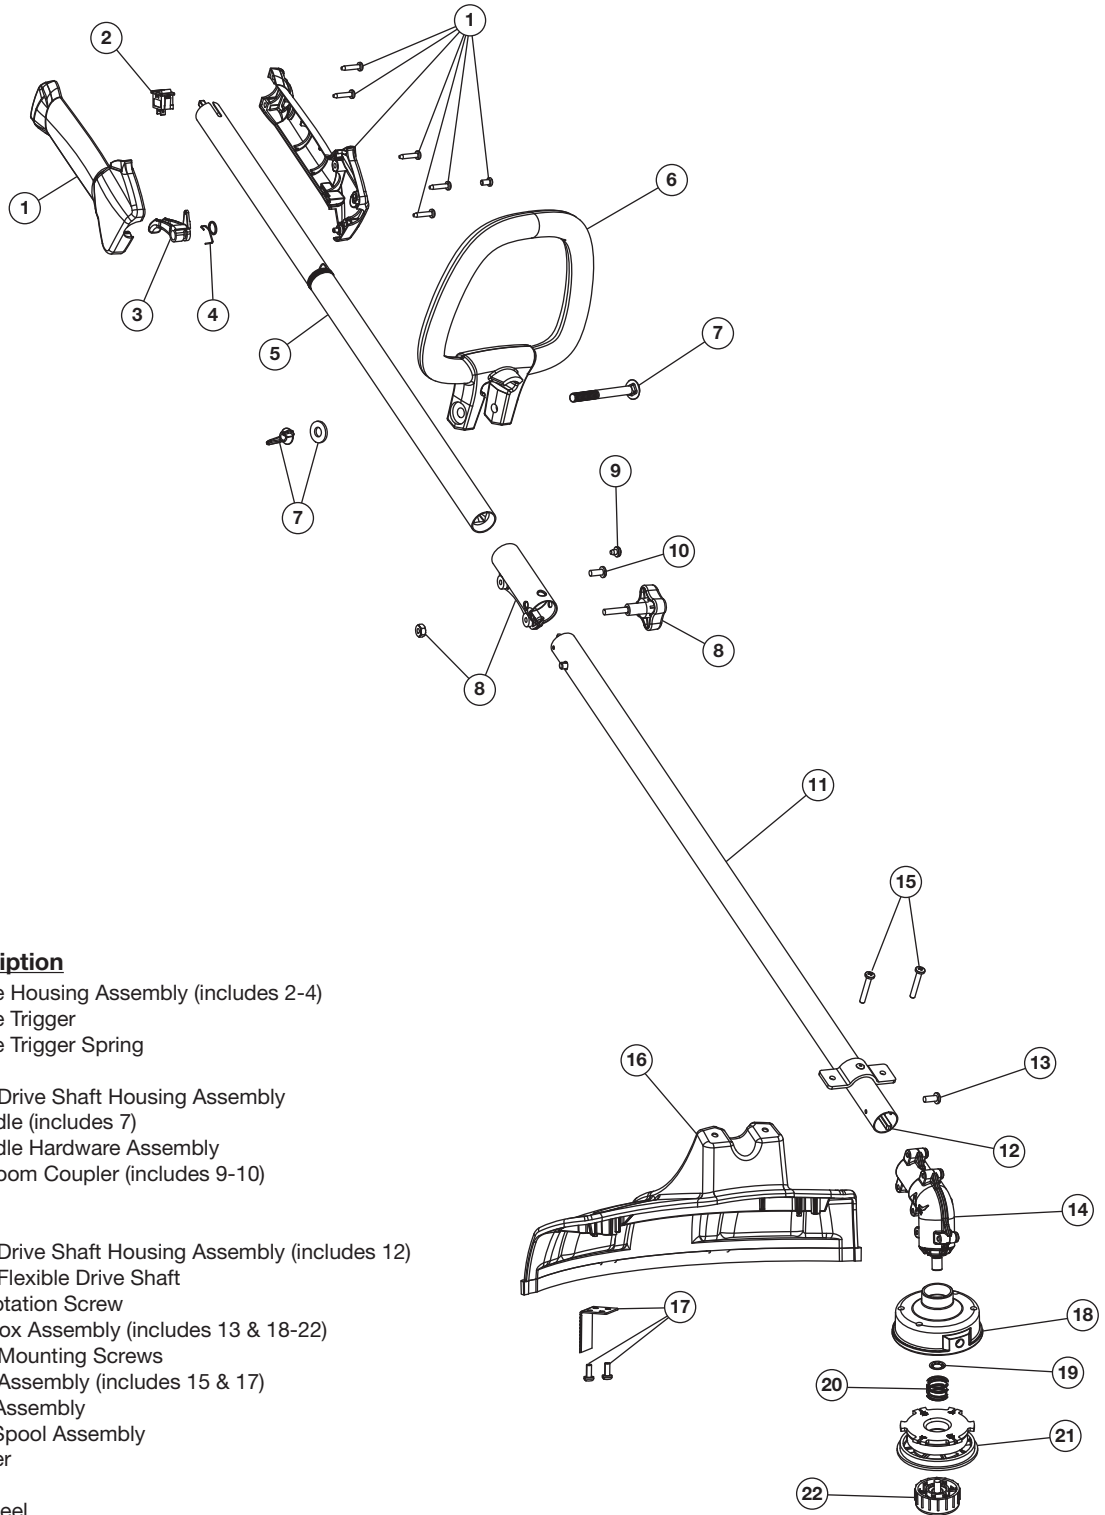

REPLACEMENT PARTS - MODEL RM2570

2-CYCLE TRIMMER

PPN 41ADZ22C983

Item	Part No.	Description
1	753-06194	Rear Cover Assembly (includes 2 & 3)
2	791-181345	Cover Screw
3	791-181862	Housing Screw
4	753-06174	O-Ring
5	753-06175	Flywheel Assembly
6	753-06247	Washer
7	753-06218	Spacer
8	753-06943	Starter Housing (includes 3 & 13)
9	753-05860	Clutch Assembly
10	753-06181	Clutch Cover (includes 2)
11	753-06418	Muffler Assembly (includes 12 & 33)
12	753-06419	Muffler Gasket
13	791-182366	U-shaped Nut
14	753-06921	Fuel Tank Assembly (includes 15 & 16)
15	791-181930	Tank Screw
16	791-182612	Fuel Cap
17	753-06763	Module Assembly
18	753-06193	Spark Plug

REPLACEMENT PARTS - MODEL RM2570

2-CYCLE TRIMMER

PPN 41ADZ22C983

Item	Part No.	Description
1	753-04234	Throttle Housing Assembly (includes 2-4)
2	753-04119	Throttle Trigger
3	791-182690	Throttle Trigger Spring
4	791-182405	Switch
5	753-04344	Upper Drive Shaft Housing Assembly
6	753-05461	D-Handle (includes 7)
7	791-181587	D-Handle Hardware Assembly
8	753-06945	Split Boom Coupler (includes 9-10)
9	791-182057	Screw
10	791-181617	Bolt
11	753-06881	Lower Drive Shaft Housing Assembly (includes 12)
12	753-05267	Lower Flexible Drive Shaft
13	753-05698	Anti-Rotation Screw
14	753-06571	Gear Box Assembly (includes 13 & 18-22)
15	753-06125	Shield Mounting Screws
16	753-06123	Shield Assembly (includes 15 & 17)
17	753-06126	Blade Assembly
18	753-04284	Outer Spool Assembly
19	791-610660	Retainer
20	791-610317B	Spring
21	753-1155	Inner Reel
22	791-153066B	Bump Knob Assembly