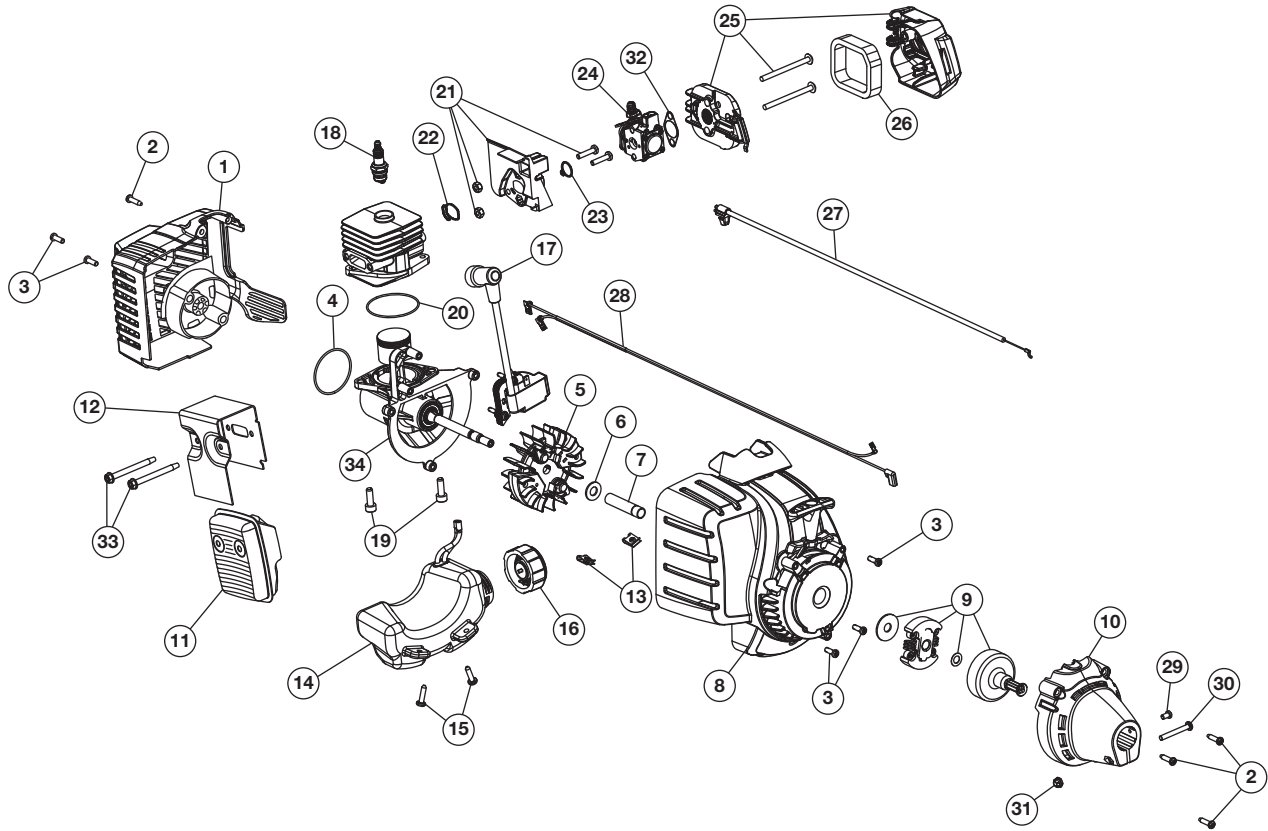

REPLACEMENT PARTS - MODEL RM2570

2-CYCLE TRIMMER

PPN 41ADZ22C983

Item	Part No.	Description
1	753-06194	Rear Cover Assembly (includes 2 & 3)
2	791-181345	Cover Screw
3	791-181862	Housing Screw
4	753-06174	O-Ring
5	753-06175	Flywheel Assembly
6	753-06247	Washer
7	753-06218	Spacer
8	753-06943	Starter Housing (includes 3 & 13)
9	753-05860	Clutch Assembly
10	753-06181	Clutch Cover (includes 2)
11	753-06418	Muffler Assembly (includes 12 & 33)
12	753-06419	Muffler Gasket
13	791-182366	U-shaped Nut
14	753-06921	Fuel Tank Assembly (includes 15 & 16)
15	791-181930	Tank Screw
16	791-182612	Fuel Cap
17	753-06763	Module Assembly
18	753-06193	Spark Plug

REPLACEMENT PARTS - MODEL RM2570

2-CYCLE TRIMMER

PPN 41ADZ22C983

Item	Part No.	Description
1	753-04234	Throttle Housing Assembly (includes 2-4)
2	753-04119	Throttle Trigger
3	791-182690	Throttle Trigger Spring
4	791-182405	Switch
5	753-04344	Upper Drive Shaft Housing Assembly
6	753-05461	D-Handle (includes 7)
7	791-181587	D-Handle Hardware Assembly
8	753-06945	Split Boom Coupler (includes 9-10)
9	791-182057	Screw
10	791-181617	Bolt
11	753-06881	Lower Drive Shaft Housing Assembly (includes 12)
12	753-05267	Lower Flexible Drive Shaft
13	753-05698	Anti-Rotation Screw
14	753-06571	Gear Box Assembly (includes 13 & 18-22)
15	753-06125	Shield Mounting Screws
16	753-06123	Shield Assembly (includes 15 & 17)
17	753-06126	Blade Assembly
18	753-04284	Outer Spool Assembly
19	791-610660	Retainer
20	791-610317B	Spring
21	753-1155	Inner Reel
22	791-153066B	Bump Knob Assembly