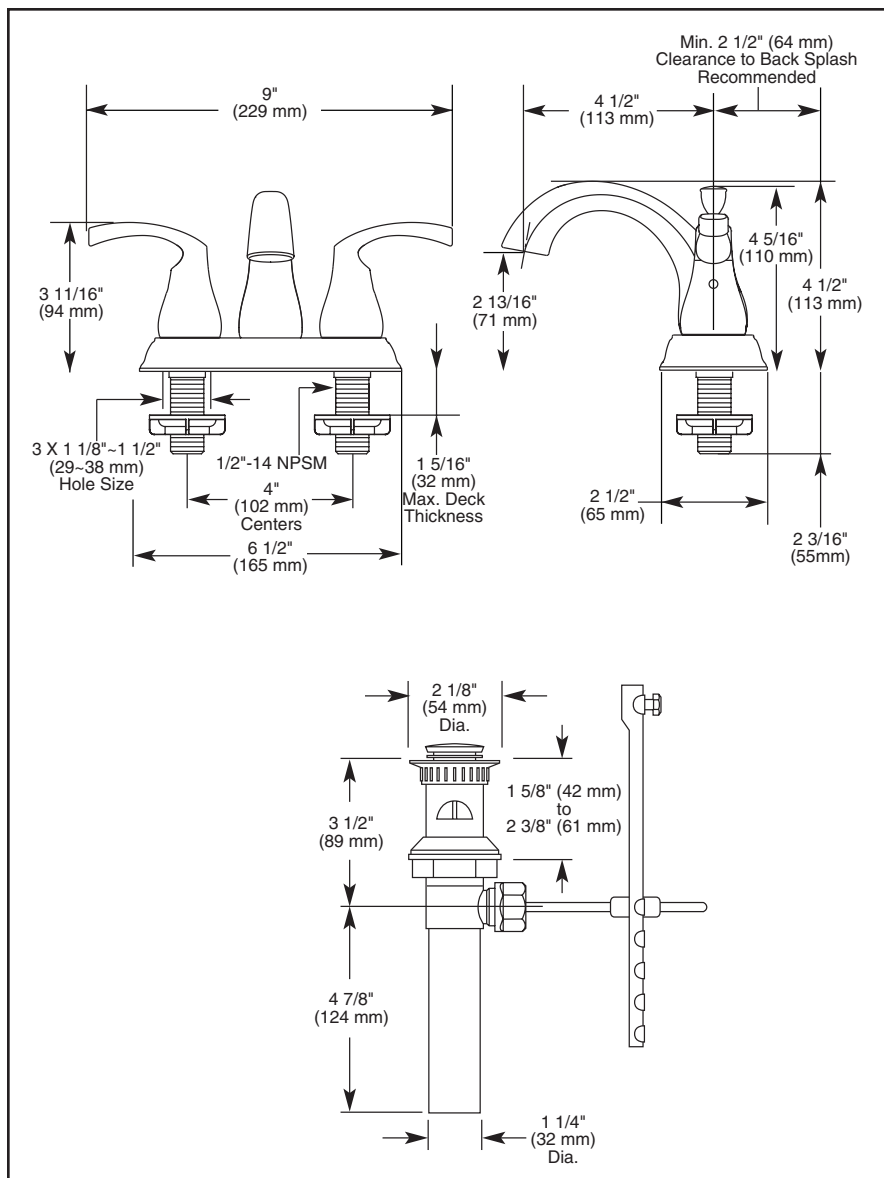

Delta reserves the right (1) to make changes in specifications and materials, and (2) to change or discontinue models, both without notice or obligation. Dimensions are for reference only. See current full-line price book or www.deltafaucet.com for finish options and product availability.

DSP-L-25702LF Rev. D

55 E. 111th Street, Indianapolis, Indiana 46280
350 South Edgeware Road, St. Thomas, ON N5P 4L1
© 2015 Masco Corporation of Indiana