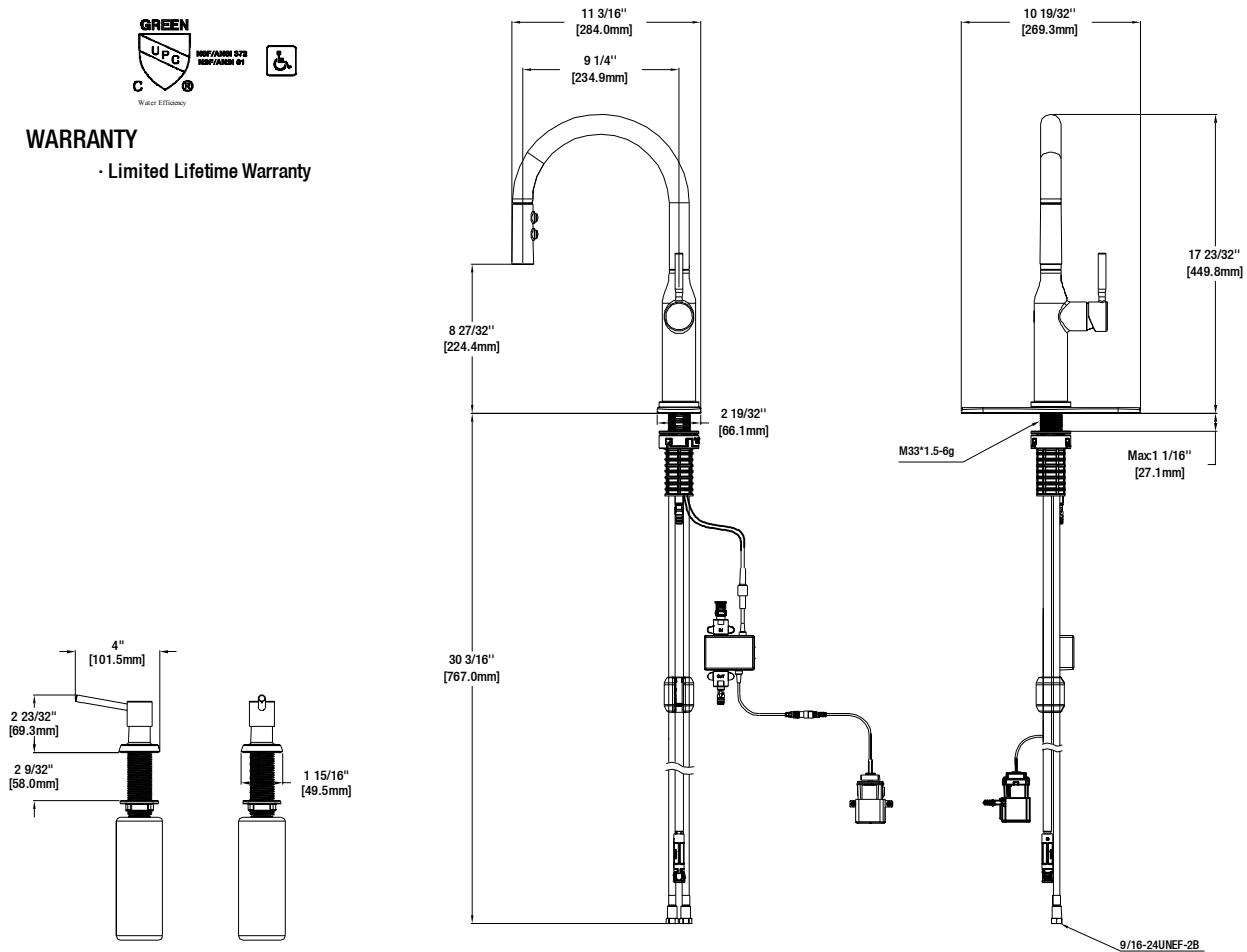

Pull-Down Kitchen Faucet

MODEL	SKU #	FINISH
HD67857-0001	305764886	Chrome
HD67857-0008D2	305764851	Stainless Steel

FEATURES

- Requires 1-Hole, 2-Hole, 3-Hole or 4-Hole Sink with 8" On-Center
- Max Flow Rate: 1.8 gpm (6.8 L/min) at 60 psi
- Max Countertop Thickness: 1 1/16"
- Spout Reach: 9 1/4"
- Spout Height: 17 23/32"
- Ceramic Valve for Lifetime Drip-Free Operation
- With Zinc Lever Handle
- With TurboSpray
- FastMount Installation

INSTALLATION DIMENSIONS

Glacier Bay reserves the right to make changes in specifications and materials and to change and discontinue models, both without notice or obligation. Dimensions are for reference only.