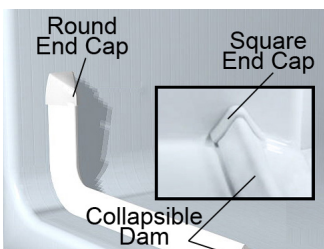

5.

Straight White Vinyl Covered
Concealed Flange Grab Bars

6.

Ergonomic Hand Shower
Holder ABS White

7.

HG Focus E
Pressure Balance Valve

8.

Interchangeable iBox
Universal Plus for HG Focus E

9.

Folding Seat SS Support
ABS White

10.

Folding Grab Bar SS Support
ABS White

11.

Rectangular Stainless Steel
Soap-Sponge Basket

12.

Straight Shower Curtain Rod
White Vinyl Covered

13.

Collapsible Rubber Dam
White with End Caps

14.

2" Chrome Strainer
Brass Drain with Friction Seal

15.

66" x 74" Heavy Weighted
Shower Curtain

hansgrohe

1, 2, 3, 4, 7, 8
German Engineering