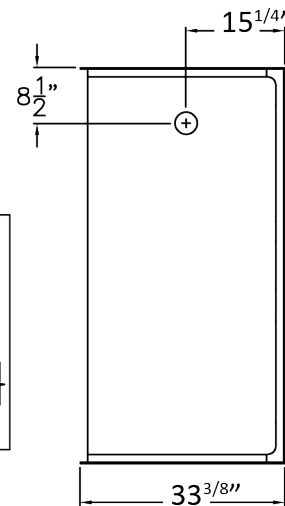

Elite White Accessories (page 2)

Outside Dimensions: 33.375"W x 60"L x 78"H
Shipping Dimensions: 48" W x 79" L x 84" H
Shipping Weight: 437 lbs.
Net Weight: 423 lbs.
Threshold Height: 1" Change of Level 

Panels:

Shower Base	33.375" W x 60" L x 4.5" H
Side Wall Panel Left	33.375" W x 73.5" H
Side Wall Panel Right.....	33.375" W x 73.5" H
Rear Wall Panel Bottom.....	60" L x 44" H
Rear Wall Panel Top.....	60" L x 29.5" H

5, 6, 9, 10, 11, 12
Italian Design

FRONT VIEW

SIDE VIEW

TOP VIEW

Detail of 1.0" Threshold

Disclaimer:

In an effort to continually improve our product, specifications and configurations are subject to change without notice. Before ordering or installing, consider future access to essential equipment. Due to the nature of the materials, dimensions may vary $\pm 1/2"$.