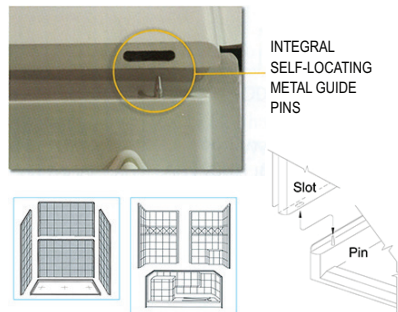

STRENGTH

Wood & Steel Reinforced Walls

Twice the weight and twice the raw materials used in the construction of our showers than listed by any of our competitors. Wood reinforced core walls and high density base. Metal conduit around perimeter of EACH panel for added strength.

ADAPTABILITY

Customized Accessory Placement

The wood reinforced core walls allow the fixtures to be installed right onto the wall studs by eliminating the need for a drywall backing.

SHOWER DOOR FRIENDLY

Your choice: Curtain or Door

Square corners in Ella shower construction allow for framed or frameless shower doors to be installed.

FRONT SIDE INSTALLATION

Aluminum Pin and Slot System for a contractor friendly front side installation.

An installation may be finished in a fraction of the time. No more need to get behind the panels to bolt large panels together.

AVAILABILITY

Your Project won't be held up

Ella showers are manufactured, inspected and shipped directly from the factory within 5 - 7 business days.

Rush orders are available upon request (white only).

No order is too big or small.

SMART PACKING

Multi-piece Shower in a Box

PRE-LEVELLED BASE

Barrier Free 3/4"