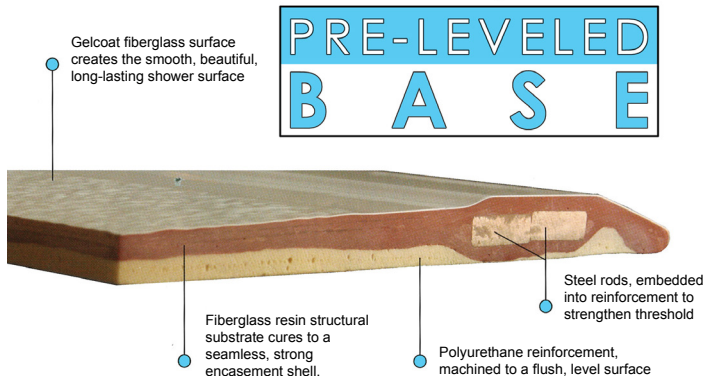

STRENGTH

Wood & Steel Reinforced Walls

Twice the weight and twice the raw materials used in the construction of our showers than listed by any of our competitors. Wood reinforced core walls and high density base. Metal conduit around perimeter of EACH panel for added strength.

Rush orders are available upon request (white only).

No order is too big or small.

SMART PACKING

Multi-piece Shower in a Box

In stock for Rapid Ship

PRE-LEVELLED BASE

Barrier Free 3/4"