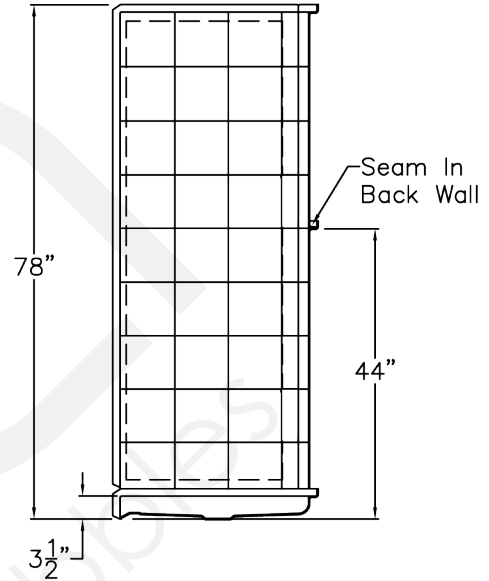

Elite White Accessories (page 2)

Outside Dimensions: 33.375"W x 60"L x 78"H
Shipping Dimensions: 48" W x 79" L x 84" H
Shipping Weight: 437 lbs.
Net Weight: 423 lbs.
Threshold Height: 1" Change of Level 

13.

Collapsible Rubber Dam
White with End Caps

14.

2" Chrome Strainer
Brass Drain with Friction Seal

15.

66" x 74" Heavy Weighted
Shower Curtain

hansgrohe

1, 2, 3, 4, 7, 8
German Engineering

5, 6, 9, 10, 11, 12
Italian Design

FRONT VIEW

SIDE VIEW

TOP VIEW

Detail of 1.0" Threshold

Disclaimer:

In an effort to continually improve our product, specifications and configurations are subject to change without notice. Before ordering or installing, consider future access to essential equipment. Due to the nature of the materials, dimensions may vary $\pm 1/2"$.