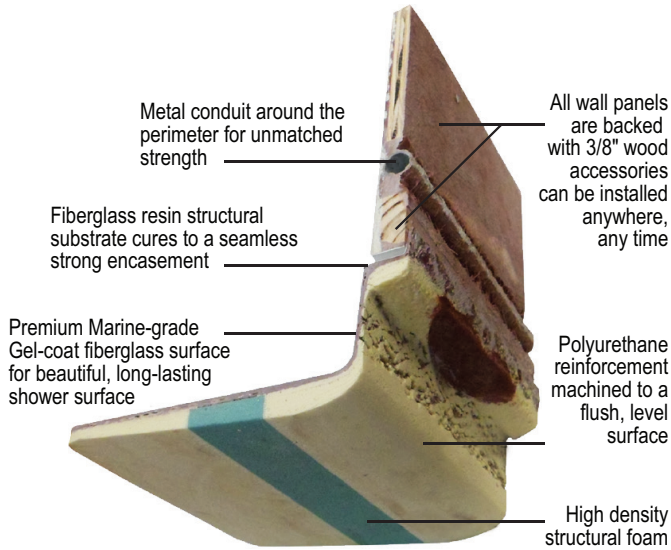

5, 6, 9, 10, 11, 12
Italian Design

FRONT VIEW

SIDE VIEW

TOP VIEW

Detail of 1.0" Threshold

Disclaimer:

In an effort to continually improve our product, specifications and configurations are subject to change without notice. Before ordering or installing, consider future access to essential equipment. Due to the nature of the materials, dimensions may vary $\pm 1/2"$.

STRENGTH

Wood & Steel Reinforced Walls

Twice the weight and twice the raw materials used in the construction of our showers than listed by any of our competitors. Wood reinforced core walls and high density base. Metal conduit around perimeter of EACH panel for added strength.

ADAPTABILITY

Customized Accessory Placement

The wood reinforced core walls allow the fixtures to be installed right onto the wall studs by eliminating the need for a drywall backing.

SHOWER DOOR FRIENDLY