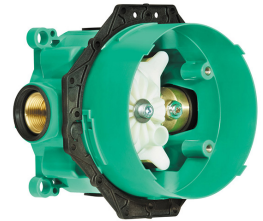

5.

Straight White Vinyl Covered
Concealed Flange Grab Bars

6.

Ergonomic Hand Shower
Holder ABS White

7.

HG Focus E
Pressure Balance Valve

8.

Interchangeable iBox
Universal Plus for HG Focus E