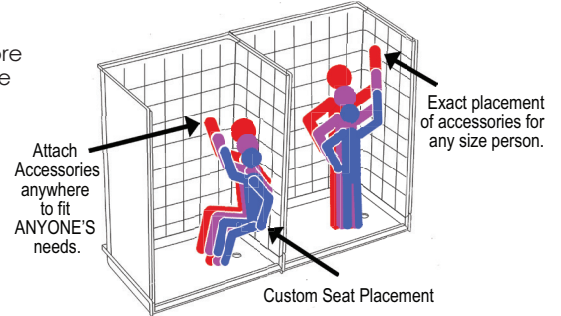

5, 6, 9, 10, 11, 12
Italian Design

FRONT VIEW

SIDE VIEW

TOP VIEW

Detail of 1.0" Threshold

Disclaimer:

In an effort to continually improve our product, specifications and configurations are subject to change without notice. Before ordering or installing, consider future access to essential equipment. Due to the nature of the materials, dimensions may vary $\pm 1/2"$.

ADAPTABILITY

Customized Accessory Placement

The wood reinforced core walls allow the fixtures to be installed right onto the wall studs by eliminating the need for a drywall backing.

SHOWER DOOR FRIENDLY