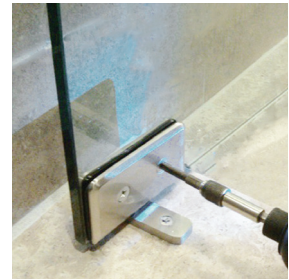

STRENGTH

Wood & Steel Reinforced Walls

Twice the weight and twice the raw materials used in the construction of our showers than listed by any of our competitors. Wood reinforced core walls and high density base. Metal conduit around perimeter of EACH panel for added strength.

ADAPTABILITY

Customized Accessory Placement

The wood reinforced core walls allow the fixtures to be installed right onto the wall studs by eliminating the need for a drywall backing.

SHOWER DOOR FRIENDLY

Your choice: Curtain or Door

Square corners in Ella shower construction allow for framed or frameless shower doors to be installed.

Image for illustration only

FRONT SIDE INSTALLATION

Aluminum Pin and Slot System for a contractor friendly front side installation.