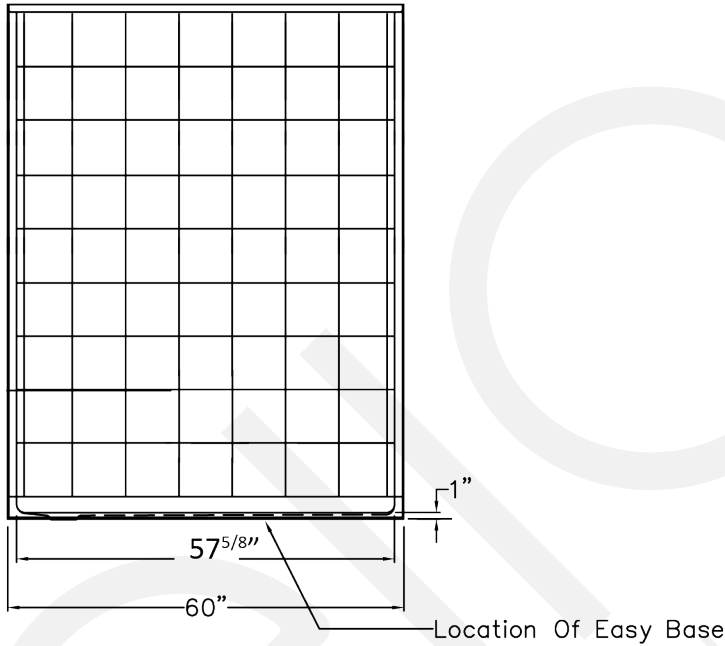

Elite White Accessories (page 2)

Outside Dimensions: 33.375"W x 60"L x 78"H
Shipping Dimensions: 48" W x 79" L x 84" H
Shipping Weight: 437 lbs.
Net Weight: 423 lbs.
Threshold Height: 1" Change of Level 

Panels:

Shower Base	33.375" W x 60" L x 4.5" H
Side Wall Panel Left	33.375" W x 73.5" H
Side Wall Panel Right.....	33.375" W x 73.5" H
Rear Wall Panel Bottom.....	60" L x 44" H
Rear Wall Panel Top.....	60" L x 29.5" H

13.

Collapsible Rubber Dam
White with End Caps

14.

2" Chrome Strainer
Brass Drain with Friction Seal

15.

66" x 74" Heavy Weighted
Shower Curtain

hansgrohe

1, 2, 3, 4, 7, 8
German Engineering

5, 6, 9, 10, 11, 12
Italian Design

FRONT VIEW

SIDE VIEW

TOP VIEW

Detail of 1.0" Threshold

Disclaimer:

In an effort to continually improve our product, specifications and configurations are subject to change without notice. Before ordering or installing, consider future access to essential equipment. Due to the nature of the materials, dimensions may vary $\pm 1/2"$.