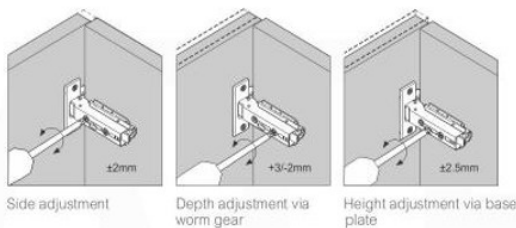

MORENO MOB24" SKU # MOB24

Features:

- Two Functioning Drawers
- Cabinet comes Fully Assembled
- Rich Durable Finish
- Soft closing Hardware
- Countertop Pre-drilled for a Single Hole Faucet
- Sink has Overflow

Dimensions	Width	Depth	Height
Inches	23.0	19.25	34.25