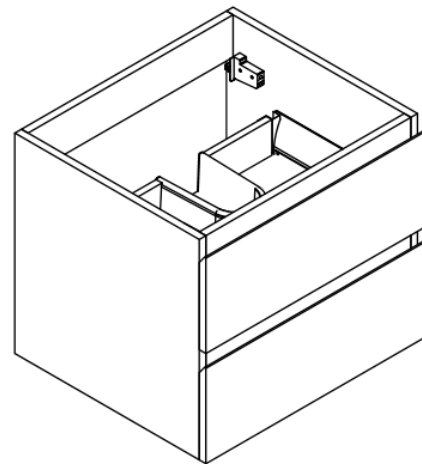

MORENO MOB24" SKU # MOB24

Features:

- Two Functioning Drawers
- Cabinet comes Fully Assembled
- Rich Durable Finish
- Soft closing Hardware
- Countertop Pre-drilled for a Single Hole Faucet
- Sink has Overflow

Dimensions	Width	Depth	Height
Inches	23.0	19.25	34.25