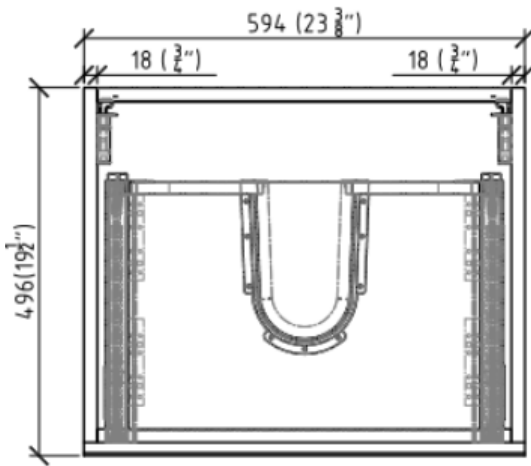

MORENO MOB24" SKU # MOB24

Features:

- Two Functioning Drawers
- Cabinet comes Fully Assembled
- Rich Durable Finish
- Soft closing Hardware
- Countertop Pre-drilled for a Single Hole Faucet
- Sink has Overflow

Dimensions	Width	Depth	Height
Inches	23.0	19.25	34.25