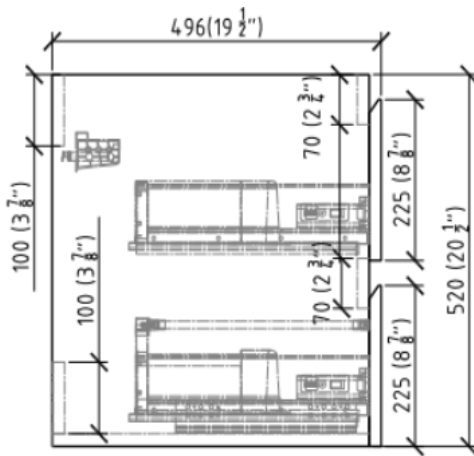

MORENO MOB24" SKU # MOB24

Features:

- Two Functioning Drawers
- Cabinet comes Fully Assembled
- Rich Durable Finish
- Soft closing Hardware
- Countertop Pre-drilled for a Single Hole Faucet
- Sink has Overflow

Dimensions	Width	Depth	Height
Inches	23.0	19.25	34.25