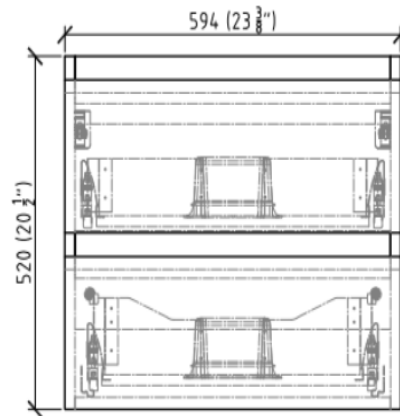

MORENO MOB24" SKU # MOB24

Features:

- Two Functioning Drawers
- Cabinet comes Fully Assembled
- Rich Durable Finish
- Soft closing Hardware
- Countertop Pre-drilled for a Single Hole Faucet
- Sink has Overflow

Dimensions	Width	Depth	Height
Inches	23.0	19.25	34.25