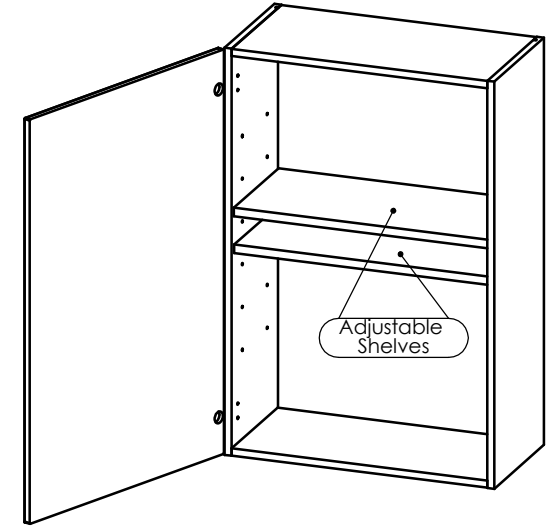

ISOMETRIC VIEW