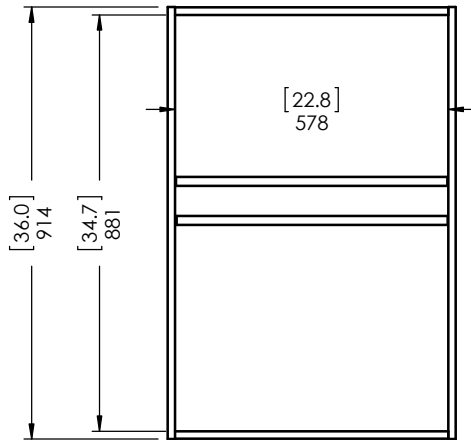

BACK VIEW

**Front View
(front door removed)**