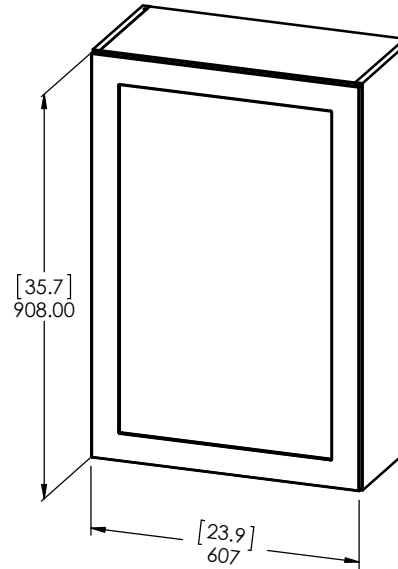

ISOMETRIC VIEW