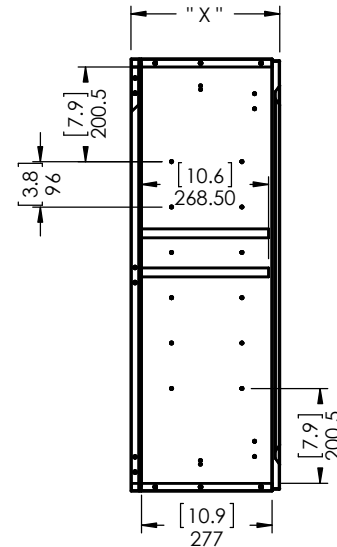

**Side View
(left panel removed)**

PROPRIETARY AND CONFIDENTIAL
THE INFORMATION CONTAINED IN THIS DRAWING IS THE SOLE PROPERTY OF WOODCRAFTERS HOME PRODUCTS L.L.C. ANY REPRODUCTION IN PART OR AS A WHOLE WITHOUT THE WRITTEN PERMISSION OF WOODCRAFTERS HOME PRODUCTS L.L.C. IS PROHIBITED.

UNLESS OTHERWISE SPECIFIED
DIMENSIONS ARE IN mm and [inches]
AND TOLERANCES ARE +/- 0.5[0.02]

DRAWN BY:	A.Salinas	8/23/17
CHECKED BY:	A.Salinas	8/23/17
APPROVED BY:	A.Salinas	8/23/17
DO NOT SCALE DRAWING	SCALE: 1:20	SIZE: A

Wood Crafters

PART NO: **Kitchen Wall Cabinet 24x36** SHEET 1 OF 1 REV: 1