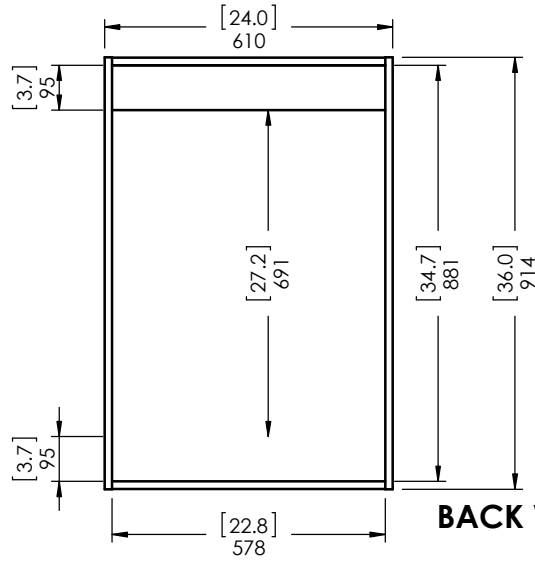

Item ID	Shelf Thickness mm (in)	Depth "X"
BT2436W-BT	19 (.75)	12.6
BT2436W-WH	19 (.75)	12.5
BT2436W-RC	19 (.75)	12.6
CM2436W-DK	19 (.75)	12.6
CM2436W-WH	15 (.59)	12.5
EH2436W-GB	19 (.75)	12.6
CM2436W-KG	19 (.75)	12.5

REV	ECO#	DESCRIPTION	REV'D BY DATE	CHK'D BY DATE	APR'D BY DATE
0		New Release	ASG 8/23/17	ASG 8/23/17	ASG 8/23/17

BACK VIEW