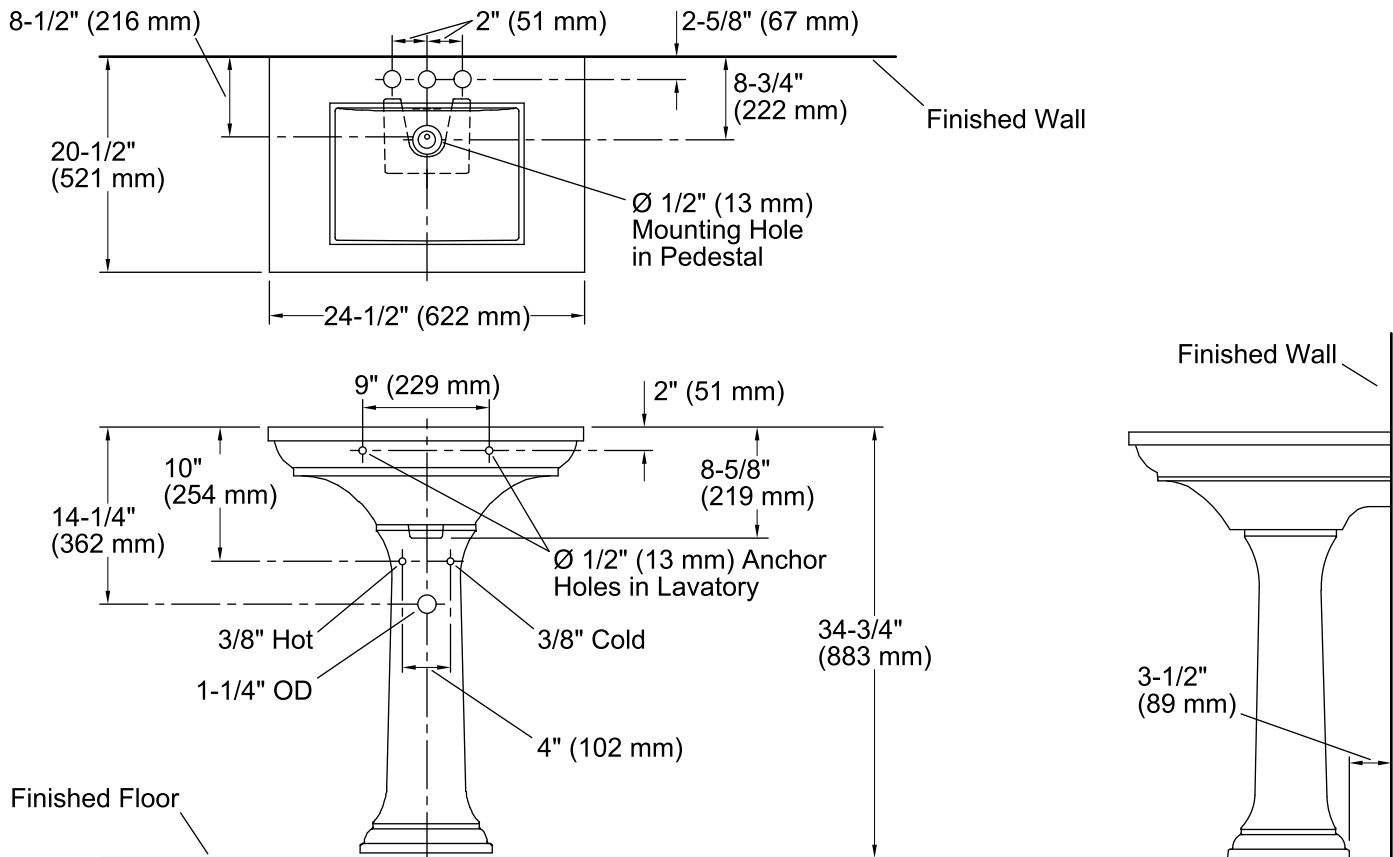

Memoirs® Stately

Pedestal Bathroom Sink

K-2344-4

Features

- Fireclay.
- Pedestal sink.
- Rectangular bowl.
- With overflow.
- 4-inch centers.
- Coordinates with other products in the Memoirs collection.
- 24-1/2" (622 mm) x 20-1/2" (521 mm) x 34-3/4" (883 mm)

Recommended Accessories

K-7605-P Angle Supply with Stop (pair)

Components

Product includes:

K-2345-4 Pedestal Bathroom Sink Basin

K-2267 Bathroom Sink Pedestal

Additional included component/s: accessory pack, and rubber pads.

THE BOLD LOOK
OF **KOHLER**®

Technical Information

All product dimensions are nominal.

Bowl configuration:	Single
Installation:	Pedestal
Bowl area (Only)	Length: 15-1/2" (394 mm) Width: 11-5/8" (295 mm) Water depth: 5" (127 mm)
Number of deck holes:	3
Faucet hole(s):	1-1/4" (32 mm)
Drain hole:	1-3/4" (44 mm)