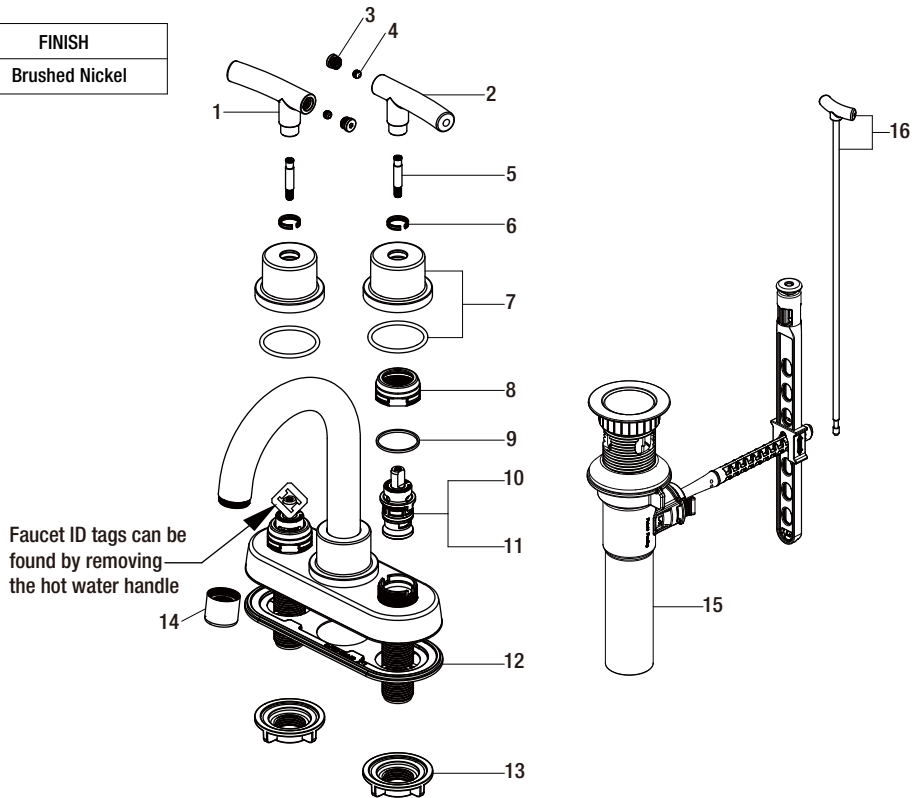

Replacement Parts List

Dorset 4" 2hdl Bath Faucet

MODEL	Internet SKU #	FINISH
HD67730W-6104	301879680	Brushed Nickel

Many replacement parts can be purchased online or at your local store. Please use the table below to identify the part SKU number needed, go to HOMEDEPOT.COM, and check for online and store availability. If you can't find the part you are looking for, please call 1-855-HD-GLACIER.

Part	Description	Part #	Internet SKU #	Store SKU #
1	Handle H	RP1346204		
2	Handle C	RP1346304		
3	Accessorize cap	RP8054604		
4	Set screw	RP50002		
5	Connector	RP50189		
6	Clip	RP70150		
7	Handle seat	RP1715804		
8	Bonnet nut	RP70446		

Part	Description	Part #	Internet SKU #	Store SKU #
9	Washer	RP64123		
10	Cartridge H	RP20067	301158139	
11	Cartridge C	RP20068	301158129	
12	Gasket	RP80547		
13	Mounting nut	RP56001	203193994	579276
14	Aerator	RP3024404		
15	ClickInstall™ Drain Assembly	RP4022804		
16	Lift rod	RP4022904		