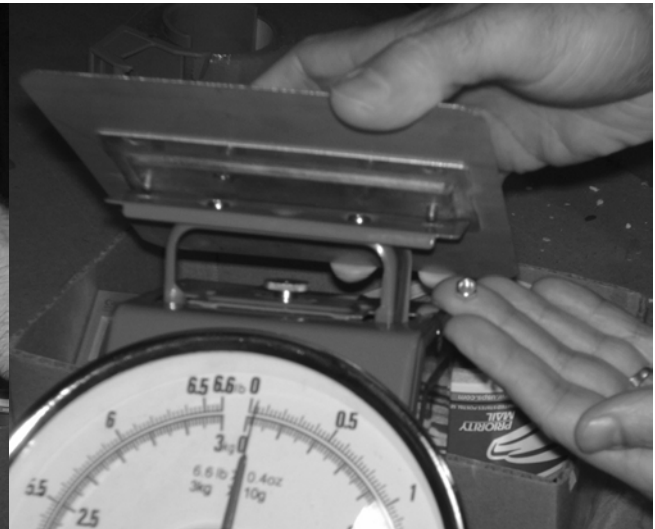

## Set-up instructions

<b>Mercado w/bowl</b>	<b>Mercado w/platform</b>
<ol style="list-style-type: none"><li>1. Remove all items from carton.</li><li>2. Unscrew screw from the top portion of the scale.</li><li>3. Set bowl cradle on top of the scale mounting area and line up the screw holes.</li><li>4. Insert screws in the holes to affix the bowl cradle.</li></ol>	<ol style="list-style-type: none"><li>1. Remove all items from carton.</li><li>2. Unscrew wing nuts from the bottom of the platform</li><li>3. Insert screws from the bottom of the platform into the top portion of the scale.</li><li>4. Attach wing nuts and turn until tight.</li></ol>