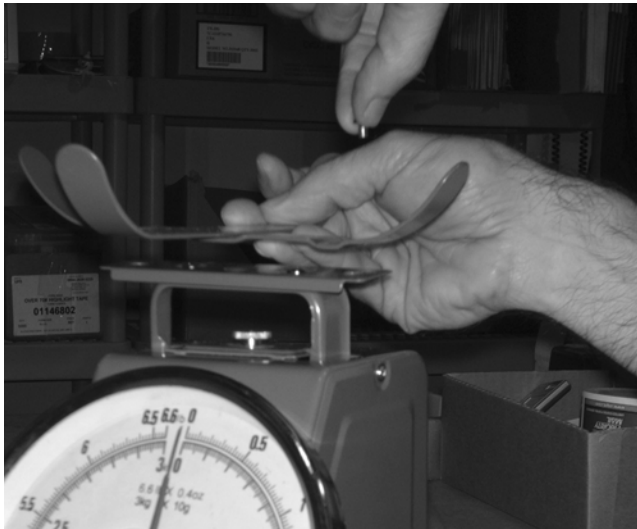

## Set-up instructions

<b>Mercado w/bowl</b>	<b>Mercado w/platform</b>
<ol style="list-style-type: none"><li>1. Remove all items from carton.</li><li>2. Unscrew screw from the top portion of the scale.</li><li>3. Set bowl cradle on top of the scale mounting area and line up the screw holes.</li><li>4. Insert screws in the holes to affix the bowl cradle.</li></ol>	<ol style="list-style-type: none"><li>1. Remove all items from carton.</li><li>2. Unscrew wing nuts from the bottom of the platform</li><li>3. Insert screws from the bottom of the platform into the top portion of the scale.</li><li>4. Attach wing nuts and turn until tight.</li></ol>