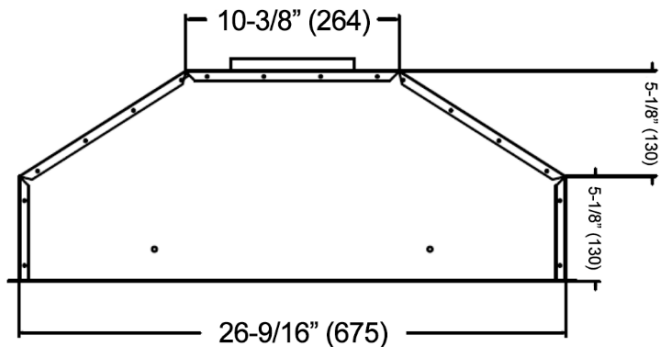

KOBE®

KOBE Range Hoods

So Quiet... You Won't Believe It's On!

Premium IN28 SQB-XX Series Built-In

Model / Size	IN2830SQB-XX / 30"
Appearance	
Stainless Steel	✓
Seamless	✓
Performance	
CFM / Sone	300 to 750 / 1.0 to 5.6
QuietMode™	1.0 Sone / 40 dB
LED Light	2 x LED Lights (3W)
Speed	3
Control	Mechanical Push Button
Blower Type	Single Horizontal Squirrel Cage
Exhaust	Top 6" Round
Consumption / Ampere	300W / 2.5A
Filter	Baffle Filter
Optional Accessories	
Backsplash Panel	SSP30 (30" x 32") SSP36 (36" x 32")
Liner	INL36211A (36")

Built-In

Bottom View

Front View

Optional Liner