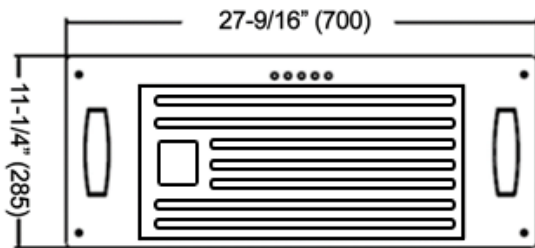

KOBE®

KOBE Range Hoods

So Quiet... You Won't Believe It's On!

Premium IN28 SQB-XX Series Built-In

Model / Size	IN2830SQB-XX / 30"
Appearance	
Stainless Steel	✓
Seamless	✓
Performance	
CFM / Sone	300 to 750 / 1.0 to 5.6
QuietMode™	1.0 Sone / 40 dB
LED Light	2 x LED Lights (3W)
Speed	3
Control	Mechanical Push Button
Blower Type	Single Horizontal Squirrel Cage
Exhaust	Top 6" Round
Consumption / Ampere	300W / 2.5A
Filter	Baffle Filter
Optional Accessories	
Backsplash Panel	SSP30 (30" x 32") SSP36 (36" x 32")
Liner	INL36211A (36")

Built-In

Bottom View

Front View

Optional Liner