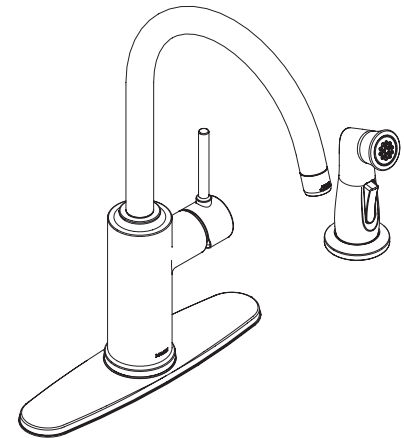

DESCRIPTION

- Metal construction with various finishes identified by suffix
- High arc spout provides the height and reach to fill or clean large pots
- 1, 2, 3, or 4 hole mount compatibility
- Flexible supply lines with 3/8" compression fittings
- 360° rotating spout
- Includes hose and Protège side spray
- Duralock™ Quick Connect Installation

OPERATION

- Single handle lever
- Temperature controlled by 100° arc of handle travel

FLOW

- Aerator is limited to 1.5 gpm max (5.7 L/min)

CARTRIDGE

- 1255™ Duralast™ cartridge
- Nonmetallic/nonferrous and stainless steel materials

STANDARDS

- Third party certified to: ASME A112.18.1/CSA B125.1, and all applicable requirements referenced therein including NSF 61/9 & 372
- Meets CalGreen and Georgia SB370 requirements
- Complies with California Proposition 65 and with the Federal Safe Drinking Water Act
- ADA  for lever handle

Sombra™
Single Handle High Arc Kitchen
Faucet with Side Spray

Model: 87702 series

Note: This faucet is designed to be installed through 1, 2, 3 or 4 holes. A 1-1/2" (38mm) min. dia. hole for valve and a 1-1/4" (32mm) min. dia. hole for side spray. Holes on 4" or 8" centers.