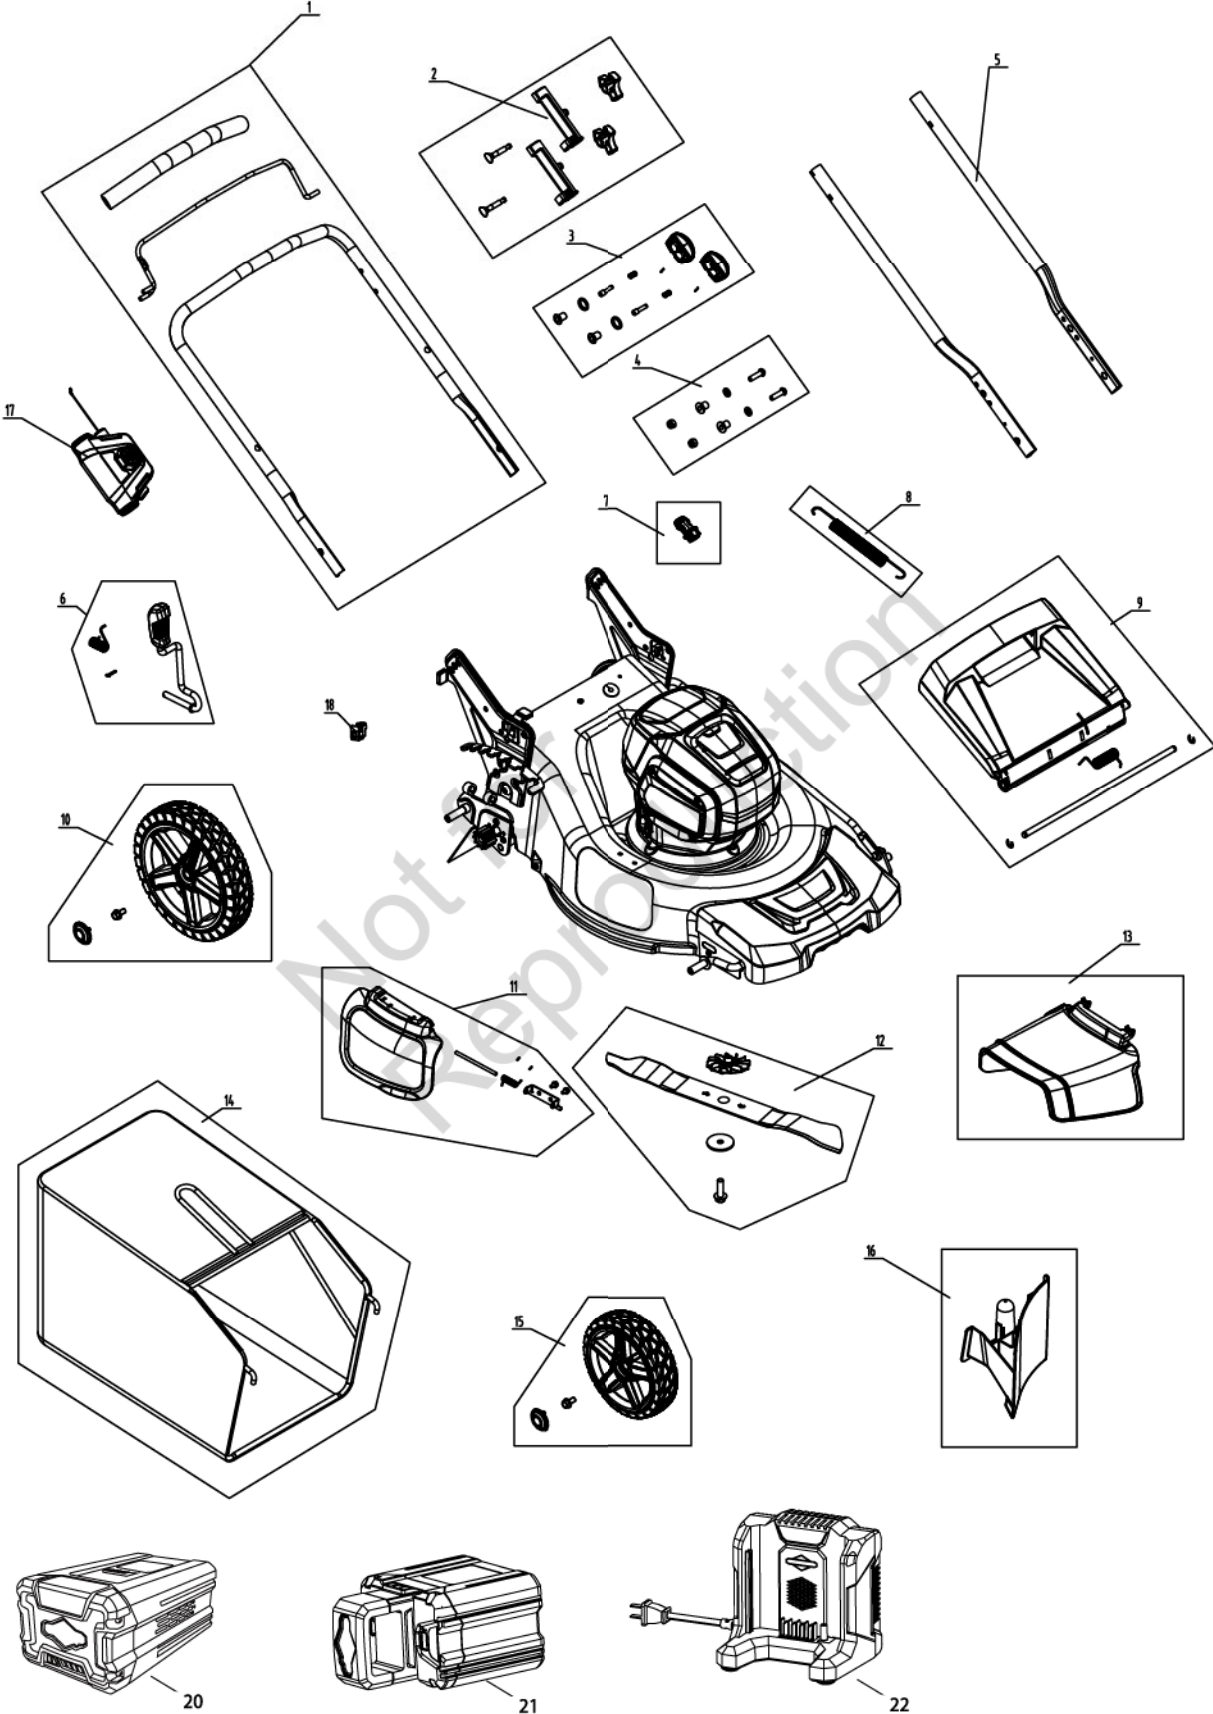

EXPLODED VIEW

PARTS LIST

ITEM NO.	PART NO.	DESCRIPTION	QTY
1	84001927	UPPER HANDLE ASSEMBLY	1
2	84001954	HARDWARE, Mounting	1
3	84001929	PIVOT ASSEMBLY, Lower Handle	1
4	84001930	HADWARE KIT, Lower Handle	1
5	84001931	LOWER HANDLE ASSEMBLY	2
6	84001956	HEIGHT ADJUSTMENT ASSEMBLY	1
7	596798	KEY, Safety	1
8	84002267	SPRING, Tension	1
9	84001937	REAR COVER ASSEMBLY	1
10	84001928	REAR WHEEL ASSEMBLY, 10"	2
11	84001938	SIDE DISCHARGE COVER ASSEMBLY	1
12	84001939	MOWER BLADE ASSEMBLY, 20"	1
13	84001940	DEFLECTOR, Side Discharge	1
14	84001942	GRASS CATCHER ASSEMBLY	1
15	84001943	FRONT WHEEL ASSEMBLY, 8"	2
16	84001944	PLUG, Mulching	1
17	84001945	CONTROL PANEL ASSEMBLY	1
18	84001946	SAFETY SWITCH ASSEMBLY	1
19	-----	MOWER DECK ASSEMBLY	1
20	1697088	BATTERY, 48v 2.0	1
21	1697090	BATTERY, 48v 5.0	1
22	1697092	CHARGER, 48v	1