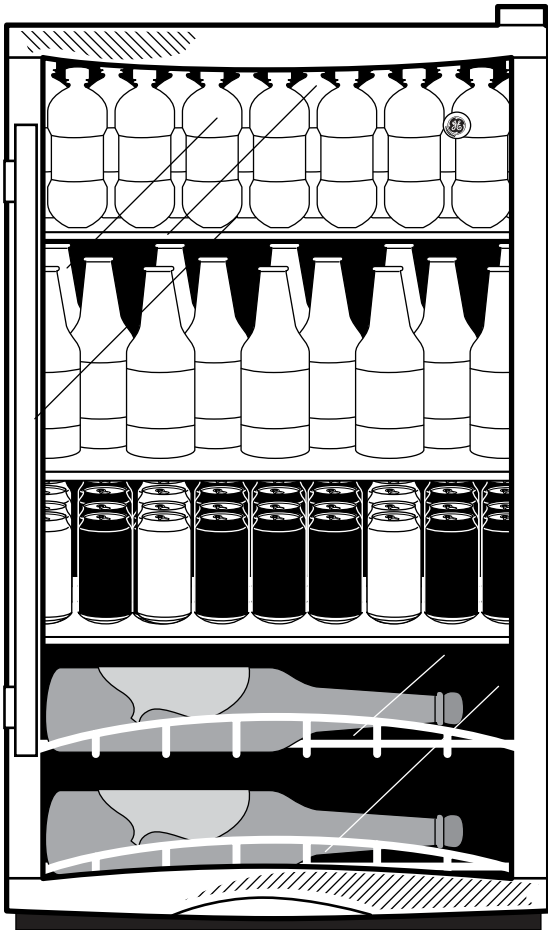

### Dimensions (in inches)

<b>Overall Dimensions</b>	Height (in.) <b>A</b>	33
	Width (in.) <b>B</b>	19
	Depth with handle (in.) <b>C</b>	22-1/8
	Depth with door open 90° (in.) <b>D</b>	38-3/8
<b>Air Clearances</b>	Each side (in.)	1/2
	Top (in.)	2
	Back (in.)	2

Front View

Top View

**GE Appliances**

### **Features and Benefits**

- Upfront electronic controls
- 109 can/31 bottle capacity
- 3 adjustable, full-depth & 2 half-depth wooden racks
- Gray glass door with silver accents
- Interior lighting
- Tubular handle
- Free-standing capability
- Reversible door
- Model GVS04BDWSS – Stainless steel