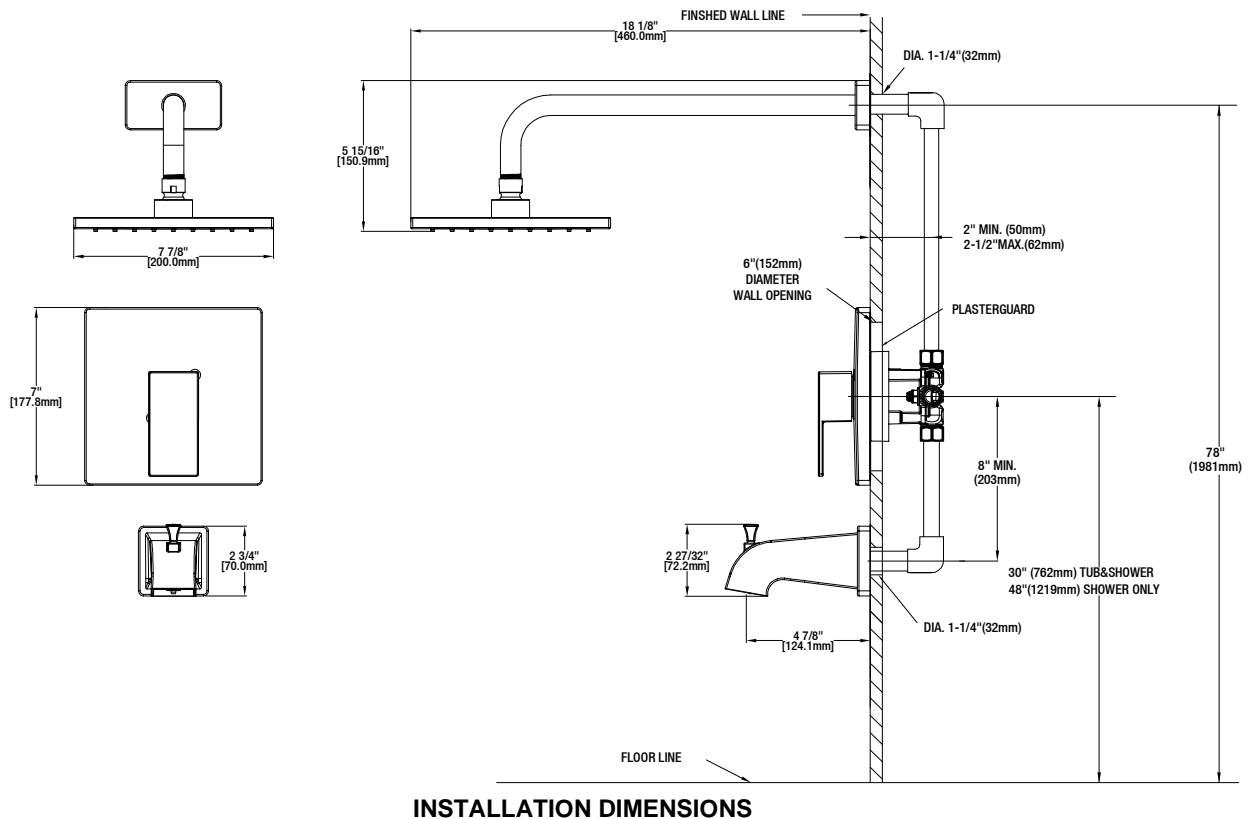

Marx Single Handle 1-Spray Tub and Shower Faucet

MODEL	SKU #	FINISH
HD873X-6401	300657672	Chrome
HD873X-6404	300657659	Brushed Nickel

FEATURES

- Single-Handle Tub and Shower Faucet
- Pressure Balance Valve with Integrated Stops
- Ceramic Valve Cartridge
- Adjustable Temperature Limit Stop to Control Maximum Hot Water Temperature
- 150° Maximum Handle Rotation
- ABS Single Function Showerhead
- Shower Face Size: 200 mm
- With Plug Applicable For Shower Only Installation
- 1/2" IPS Connections
- Showerhead Max.Flow Rate: 1.8 Gallons Per Minute at 80 PSI
- Tub Spout Min. Flow Rate: 2.4 Gallons Per Minute at 20 PSI

CODE COMPLIANCE

- IAPMO Certified: ASME A112.18.1/CSA B125.1
- Calgreen Certified
- EPA WaterSense Certified
- ADA Compliant

WARRANTY

- Limited Lifetime Warranty

INSTALLATION DIMENSIONS

Glacier Bay reserves the right to make changes in specifications and materials and to change and discontinue models, both without notice or obligation. Dimensions are for reference only.