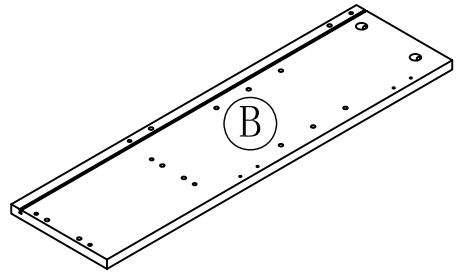

www.todaysdesignhouse.com

597310

ASSEMBLY INSTRUCTIONS

DHI Corp. • 5205 W. Donges Bay Rd. • Mequon, WI 53092 • 800.558.8700

PARTS LIST:

LEFT SIDE PANEL 1PC

RIGHT SIDE PANEL 1PC

BOTTOM PANEL 1PC

FIXED PANEL 1PC

BACK CROSS BRACE 2PCS

BACK PANEL 1PC

TOP PANEL 1PC

LEFT DOOR 1PC

RIGHT DOOR 1PC

ADJUSTABLE PANEL 1PC

HARDWARE LIST:

a. WOOD DOWEL 16PCS

b. CAM LOCK SCREW 16PCS

c. CAM LOCK 16PCS

d. KNOB BOLT 2PCS

e. KNOB 2PCS

f. 5/8" FLAT HEAD
SCREW 24PCS

h. PIN 4PCS

g. HINGE 4PCS