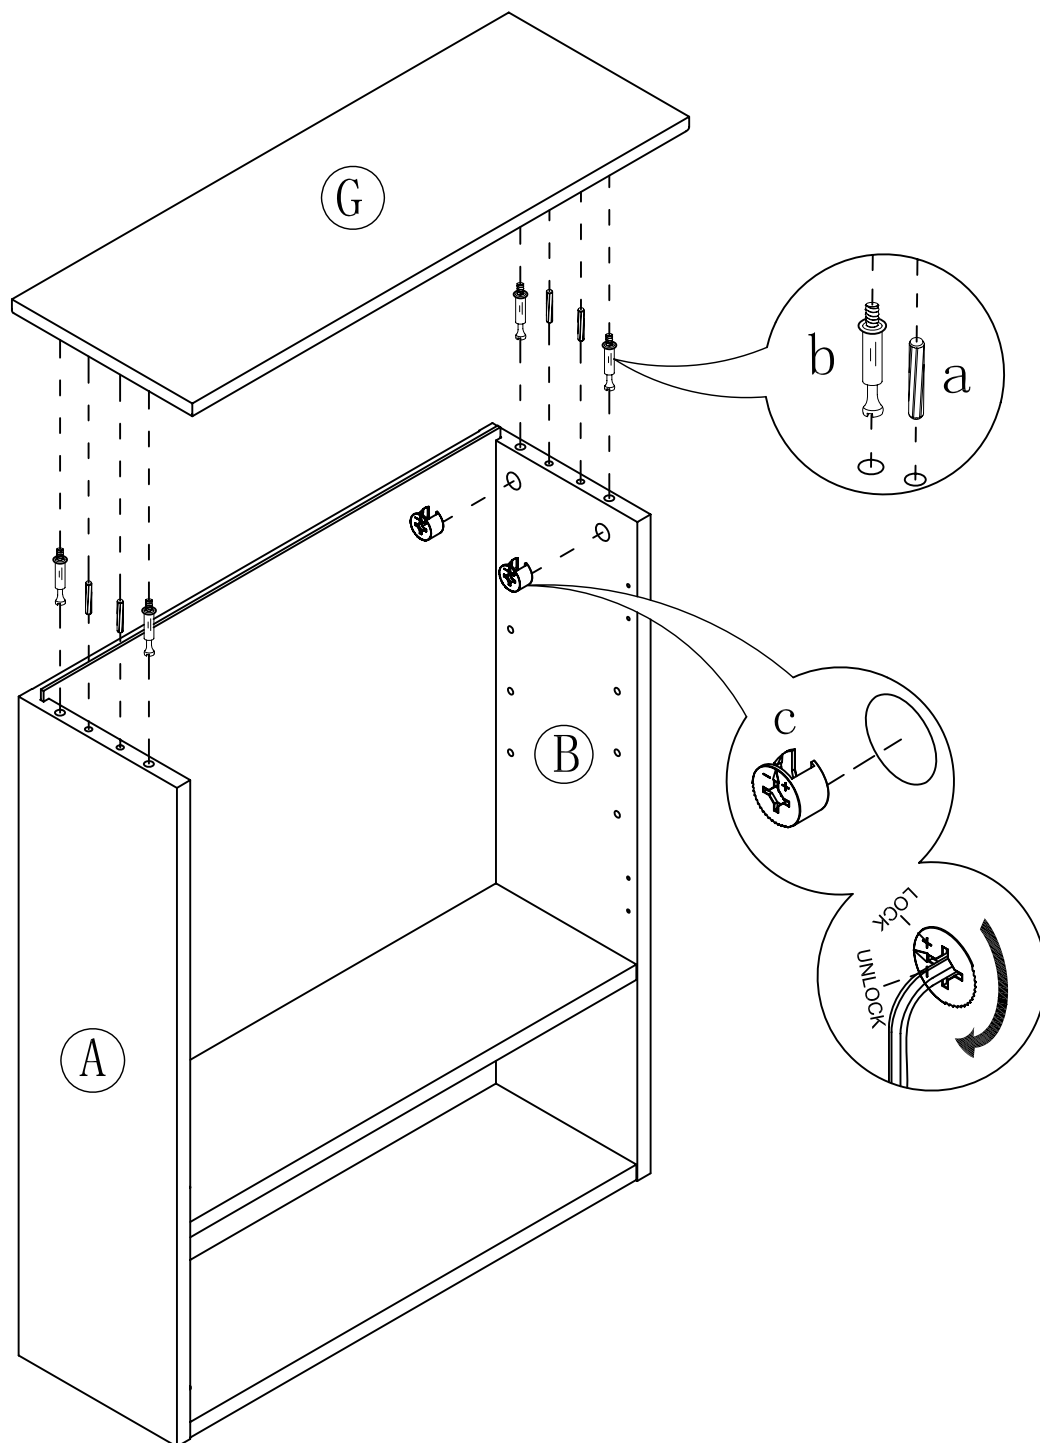

FIXED PANEL 1PC

BACK CROSS BRACE 2PCS

BACK PANEL 1PC

TOP PANEL 1PC

LEFT DOOR 1PC

RIGHT DOOR 1PC

ADJUSTABLE PANEL 1PC

HARDWARE LIST:

a. WOOD DOWEL 16PCS

b. CAM LOCK SCREW 16PCS

c. CAM LOCK 16PCS

d. KNOB BOLT 2PCS

e. KNOB 2PCS

f. 5/8" FLAT HEAD
SCREW 24PCS

h. PIN 4PCS

g. HINGE 4PCS

i. "L" WRENCH 1PC

j. GLUE 1PC

STEP 1

STEP 2

STEP 3

STEP 4

STEP 5

STEP 6