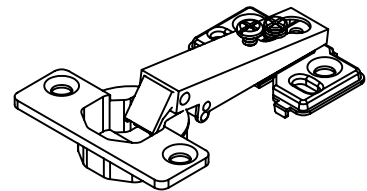

FIXED PANEL 1PC

BACK CROSS BRACE 2PCS

BACK PANEL 1PC

TOP PANEL 1PC

LEFT DOOR 1PC

RIGHT DOOR 1PC

ADJUSTABLE PANEL 1PC

HARDWARE LIST:

a. WOOD DOWEL 16PCS

b. CAM LOCK SCREW 16PCS

c. CAM LOCK 16PCS

d. KNOB BOLT 2PCS

e. KNOB 2PCS

f. 5/8" FLAT HEAD
SCREW 24PCS

h. PIN 4PCS

g. HINGE 4PCS

i. "L" WRENCH 1PC

j. GLUE 1PC

STEP 1

STEP 2

STEP 3

STEP 4

STEP 5

STEP 6