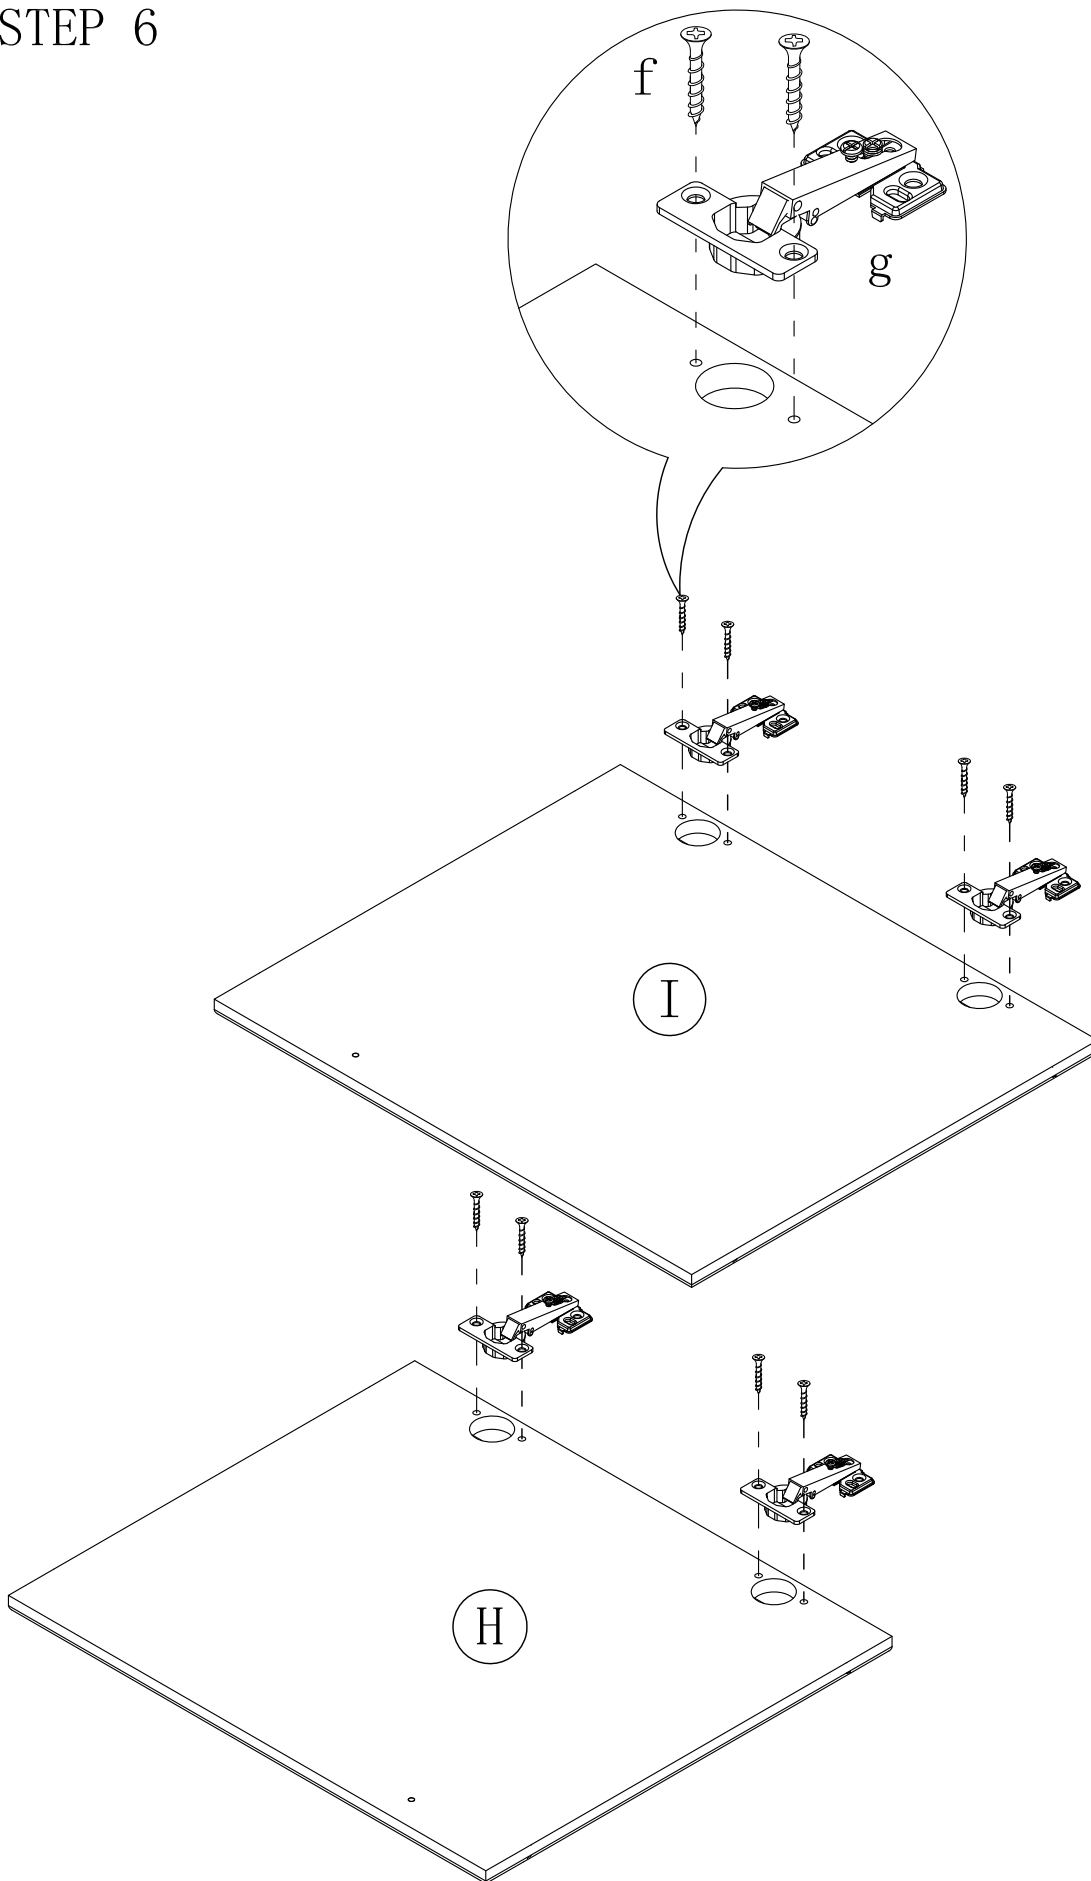

FIXED PANEL 1PC

BACK CROSS BRACE 2PCS

BACK PANEL 1PC

TOP PANEL 1PC

LEFT DOOR 1PC

RIGHT DOOR 1PC

ADJUSTABLE PANEL 1PC

HARDWARE LIST:

a. WOOD DOWEL 16PCS

b. CAM LOCK SCREW 16PCS

c. CAM LOCK 16PCS

d. KNOB BOLT 2PCS

e. KNOB 2PCS

f. 5/8" FLAT HEAD
SCREW 24PCS

h. PIN 4PCS

g. HINGE 4PCS

i. "L" WRENCH 1PC

j. GLUE 1PC

STEP 1

STEP 2

STEP 3

STEP 4

STEP 5

STEP 6

STEP 7

STEP 8