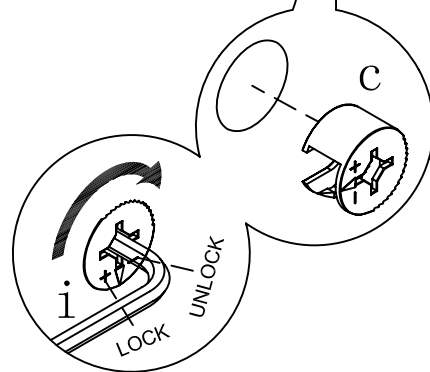

FIXED PANEL 1PC

BACK CROSS BRACE 2PCS

BACK PANEL 1PC

TOP PANEL 1PC

LEFT DOOR 1PC

RIGHT DOOR 1PC

ADJUSTABLE PANEL 1PC

HARDWARE LIST:

a. WOOD DOWEL 16PCS

b. CAM LOCK SCREW 16PCS

c. CAM LOCK 16PCS

d. KNOB BOLT 2PCS

e. KNOB 2PCS

f. 5/8" FLAT HEAD
SCREW 24PCS

h. PIN 4PCS

g. HINGE 4PCS

i. "L" WRENCH 1PC

j. GLUE 1PC

STEP 1

STEP 2

STEP 3

STEP 4

STEP 5

STEP 6