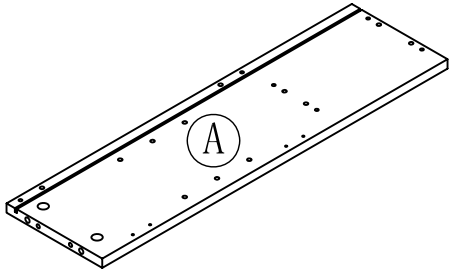

www.todaysdesignhouse.com

597310

ASSEMBLY INSTRUCTIONS

DHI Corp. • 5205 W. Donges Bay Rd. • Mequon, WI 53092 • 800.558.8700

PARTS LIST:

LEFT SIDE PANEL 1PC

RIGHT SIDE PANEL 1PC

BOTTOM PANEL 1PC

FIXED PANEL 1PC

BACK CROSS BRACE 2PCS

BACK PANEL 1PC

TOP PANEL 1PC

LEFT DOOR 1PC

RIGHT DOOR 1PC

ADJUSTABLE PANEL 1PC

HARDWARE LIST:

a. WOOD DOWEL 16PCS

b. CAM LOCK SCREW 16PCS

c. CAM LOCK 16PCS

d. KNOB BOLT 2PCS

e. KNOB 2PCS

f. 5/8" FLAT HEAD
SCREW 24PCS

h. PIN 4PCS

g. HINGE 4PCS