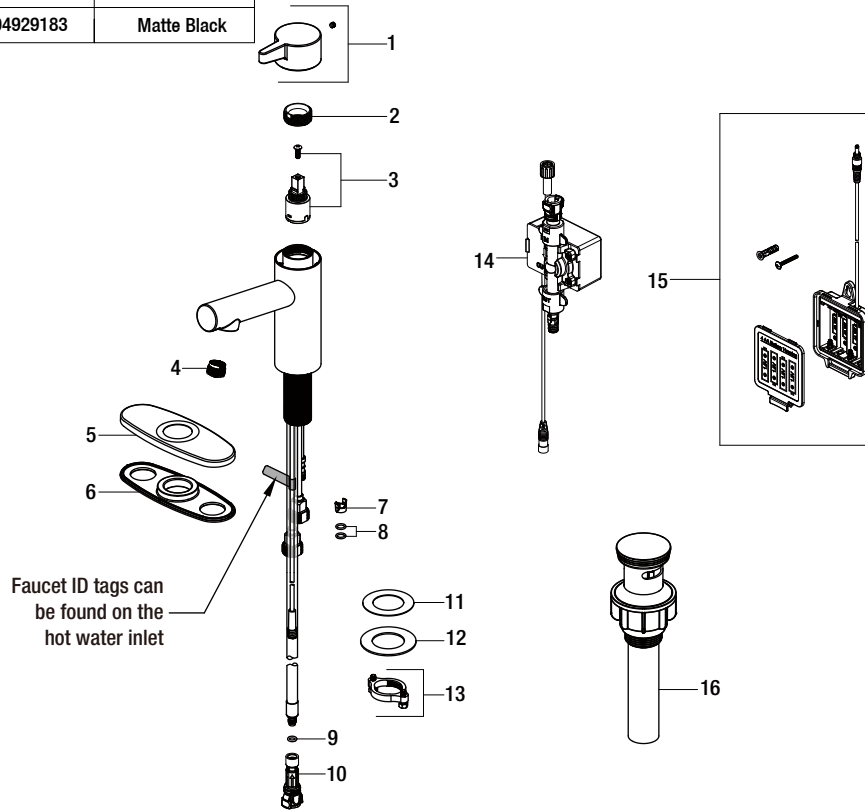

Replacement Parts List

Modern Single-Hole Touchless Bathroom Faucet

INTERNET#	MODEL	SKU #	FINISH
311893465	HD67688W-6010H	1004929183	Matte Black

Many replacement parts can be purchased online or at your local store. Please use the table below to identify the part SKU number needed, go to HOMEDEPOT.COM, and check for online and store availability. If you can't find the part you are looking for, please call 1-855-HD-GLACIER.

Part	Description	Part #	Internet SKU #	Store SKU #
1	Handle assembly	RP1370810H		
2	Bonnet nut	RP70539		
3	Cartridge & Screw	RP20117		
4	Aerator	RP30209		
5	Escutcheon	RP8052710H		
6	Gasket	RP80528		
7	Block	RP70421		
8	O-ring	RP60002		
9	O-ring	RP60131		

Part	Description	Part #	Internet SKU #	Store SKU #
10	Quick connect assembly	RP70683		
11	Washer	RP64131		
12	Washer	RP64146		
13	Nut & Screw	RP56119		
14	Sensor control box	RP70720		
15	Battery pack	RP70707		
16	Press pop-up assembly	RP4026910H		