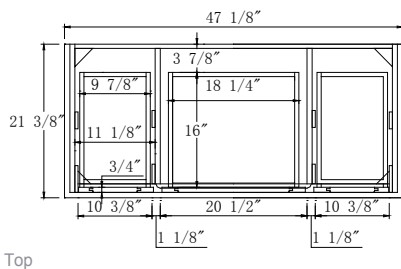

Dimensions

Back

Side

Top

Features:

- Solid Wood & Hardwood Construction
- 9 Soft-close Drawers
- 2 Soft-close Doors
- Brushed nickel hardware
- Adjustable leg levelers
- cUPC Undermount Basin

Dimensions:

- 48"×22"×34 1/4" (With Top)
- 47 1/8"×21 3/8"×33 1/2" (Vanity Only)

Countertop: 48"×22"×0.75"

Rectangle undermount basin: 20.1"×15.2"×7.5"