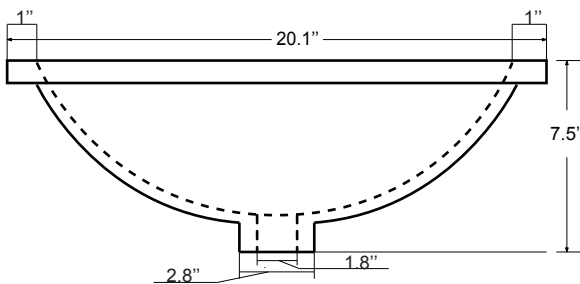

Countertop & Sink

Dimensions:

Countertop: 48"×22"×0.75"

Rectangle undermount basin: 20.1"×15.2"×7.5"