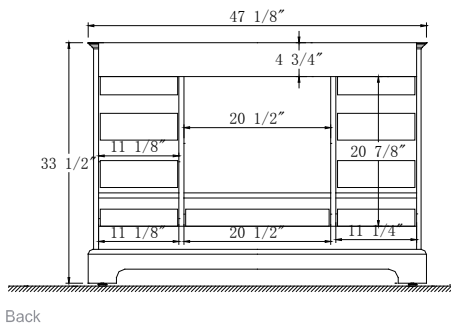

Dimensions

Back

Side

Top

Features:

- Solid Wood & Hardwood Construction
- 9 Soft-close Drawers
- 2 Soft-close Doors
- Brushed nickel hardware
- Adjustable leg levelers
- cUPC Undermount Basin

Dimensions:

- 48"×22"×34 1/4" (With Top)
- 47 1/8"×21 3/8"×33 1/2" (Vanity Only)

Countertop: 48"×22"×0.75"

Rectangle undermount basin: 20.1"×15.2"×7.5"