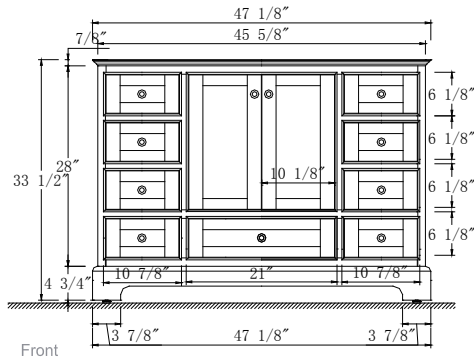

Dimensions

Back

Side

Top

Features:

- Solid Wood & Hardwood Construction
- 9 Soft-close Drawers
- 2 Soft-close Doors
- Brushed nickel hardware
- Adjustable leg levelers
- cUPC Undermount Basin

Dimensions:

- 48"×22"×34 1/4" (With Top)
- 47 1/8"×21 3/8"×33 1/2" (Vanity Only)

Countertop: 48"×22"×0.75"

Rectangle undermount basin: 20.1"×15.2"×7.5"