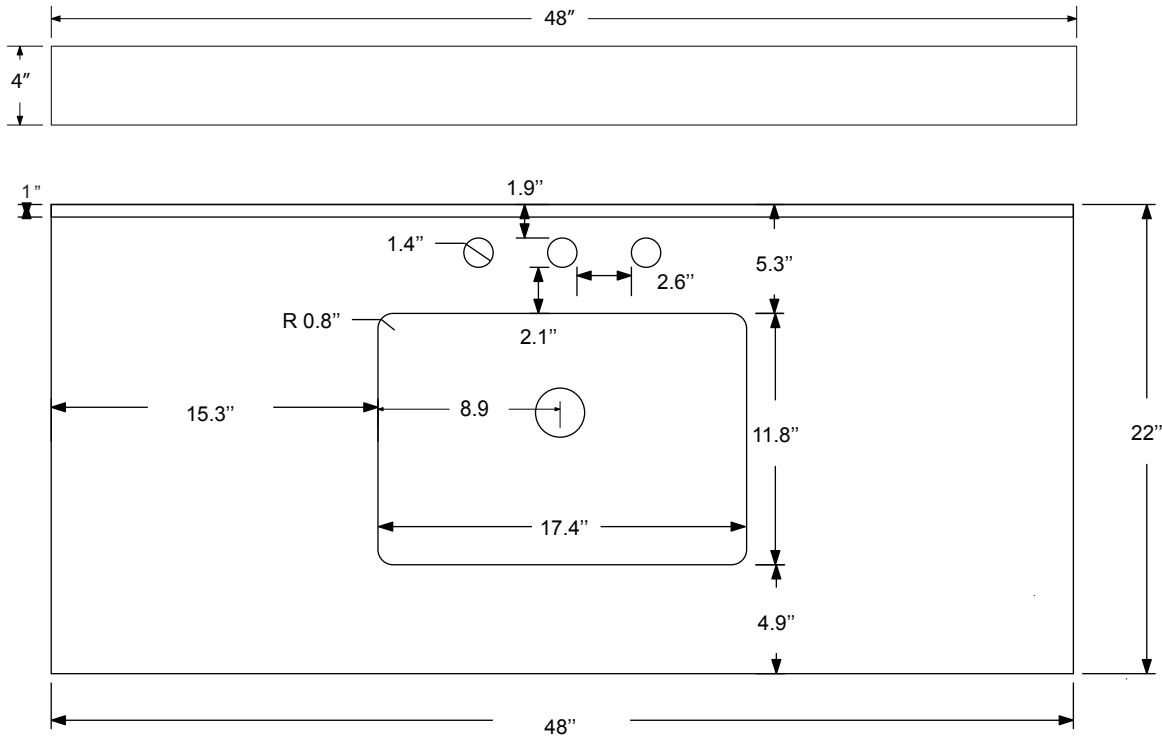

Countertop & Sink

Dimensions:

Countertop: 48"×22"×0.75"

Rectangle undermount basin: 20.1"×15.2"×7.5"