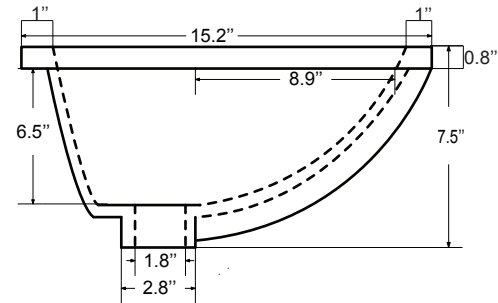

Countertop & Sink

Dimensions:

Countertop: 48"×22"×0.75"

Rectangle undermount basin: 20.1"×15.2"×7.5"