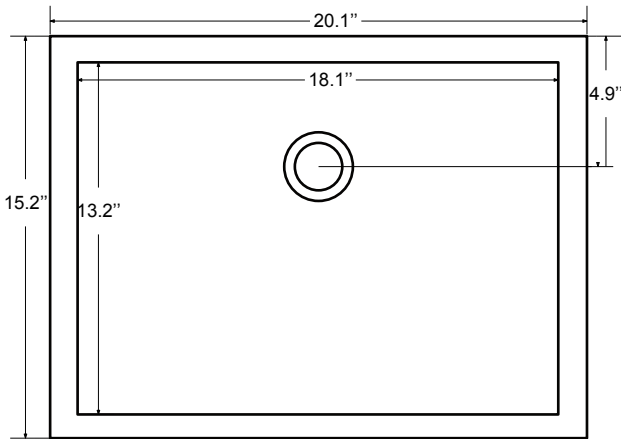

Dimensions

Back

Side

Top

Features:

- Solid Wood & Hardwood Construction
- 9 Soft-close Drawers
- 2 Soft-close Doors
- Brushed nickel hardware
- Adjustable leg levelers
- cUPC Undermount Basin

Dimensions:

- 48"×22"×34 1/4" (With Top)
- 47 1/8"×21 3/8"×33 1/2" (Vanity Only)

Vanity Finish:

- White (W)
- Sapphire Gray (SG)

Countertop:

- Italian carrara white marble (CW)

Certification:

CARB P2

Countertop & Sink

Dimensions:

Countertop: 48"×22"×0.75"

Rectangle undermount basin: 20.1"×15.2"×7.5"