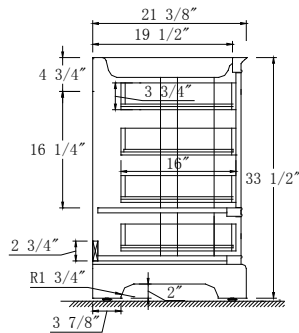

Dimensions

Back

Side

Top

Features:

- Solid Wood & Hardwood Construction
- 9 Soft-close Drawers
- 2 Soft-close Doors
- Brushed nickel hardware
- Adjustable leg levelers
- cUPC Undermount Basin

Dimensions:

- 48"×22"×34 1/4" (With Top)
- 47 1/8"×21 3/8"×33 1/2" (Vanity Only)

Vanity Finish:

- White (W)
- Sapphire Gray (SG)

Countertop:

- Italian carrara white marble (CW)

Certification:

CARB P2

Countertop & Sink

Dimensions:

Countertop: 48"×22"×0.75"

Rectangle undermount basin: 20.1"×15.2"×7.5"