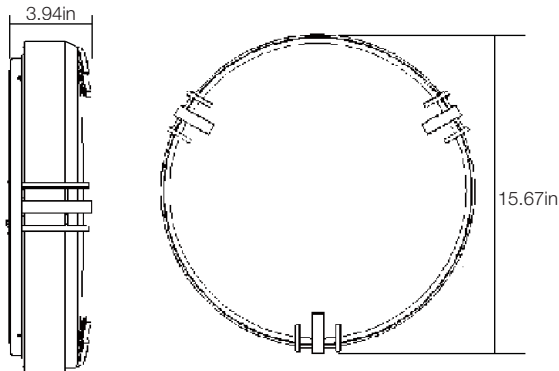

# 15in Round Mission Style Brushed Nickel Flushmount

54449111  
SKU# 1002640534

### PACKAGING

Weight (±0.5 lb)	2.56 lbs
Size (L x W x H) (±0.1 in)	15.67in x 15.39in x 3.94in
Box Dimensions	16.97in x 4.33in x 17.13in
Gross Weight	3.55 lbs
UPC	849489001333