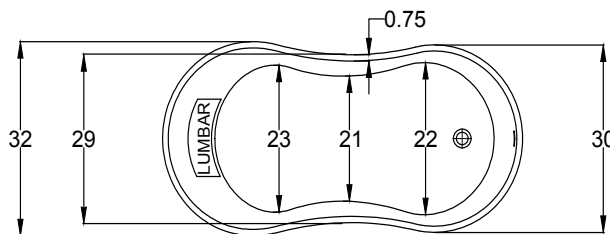

OVERFLOW IS INTEGRAL TO THE TUB  
BACKREST HAS A LUMBAR SUPPORT

**CODES AND COMPLIANCES**

Massachusetts code File no: P1-0614-491

**HYDRO SYSTEMS**  
Family Owned And Operated Since 1978

29132 Avenue Paine, Valencia, CA, 91355  
661.775.0686 | hydrosystem.com