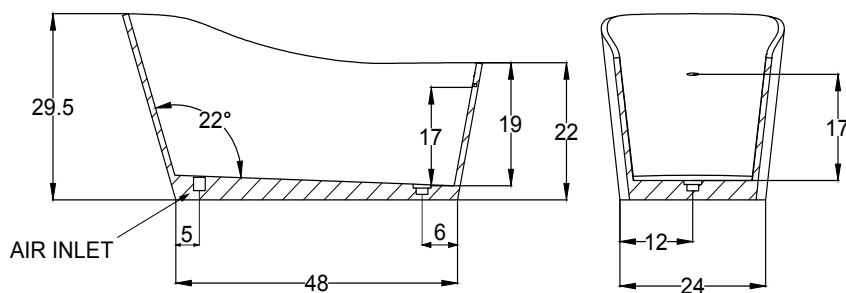

OVERFLOW IS INTEGRAL TO THE TUB  
BACKREST HAS A LUMBAR SUPPORT

**CODES AND COMPLIANCES**

Massachusetts code File no: P1-0614-491

**HYDRO SYSTEMS**  
Family Owned And Operated Since 1978

29132 Avenue Paine, Valencia, CA, 91355  
661.775.0686 | hydrosystem.com