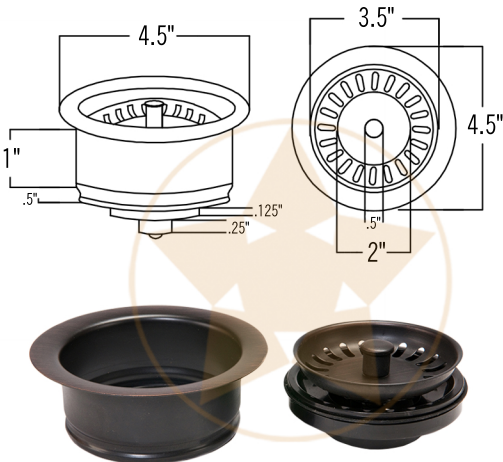

PACKAGE INCLUDES THE FOLLOWING ITEMS:

- * 16" Gourmet Rectangle Hammered Copper Prep Sink / ORB Finish (Model # BREC16DB)
- * Single Handle Bar or Vessel Filler Faucet / ORB Finish (Model # B-BV01ORB)
- * 3.5" Deluxe Garbage Disposal Drain w/ Basket/ ORB Finish (Model# D-1300RB)
- * Copper Sink Wax (Model# W900-WAX)
- * Neutral Cure Copper Sink Installation Silicone (Model# C900-ORB)

* ORB: Oil Rubbed Bronze

SINK DETAILS (Model# BREC16DB)

- * Description: 16" Gourmet Rectangle Hammered Copper Prep Sink
- * Color: Oil Rubbed Bronze
- * Outer Dimension: 16" x 14" x 8"
- * Inner Dimension: 14" x 12" x 8"
- * Drain Size: 3.5" Drain Opening

FAUCET DETAILS (Model# B-BV01ORB)

- * Description: Single Handle Bar / Vessel Faucet
- * Finish: Oil Rubbed Bronze
- * Installation: Single Hole
- * Overall Height: 11"
- * Spout Reach: 6"
- * Certifications: ASME A112.18.1/CSA B125.1, NSF/ANSI 61, California Lead Plumbing Law, ADA Compliant

DRAIN DETAILS (Model# D-1300RB)

- * Description: 3.5" Garbage Disposal Drain
- * Upper Flange Dimension: 4.5"
- * Material: Solid Brass

WAX DETAILS (Model# W900-WAX)

- * Copper Sink Wax & Cleaner
- * Made from Natural Bee's Wax
- * No wax Build Up ever!
- * Hard Water Protection
- * Works Great on a Variety of Different Surfaces: