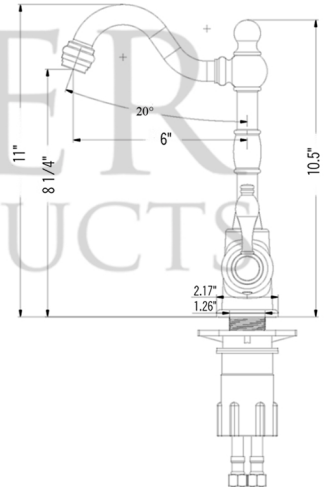

* ORB: Oil Rubbed Bronze

SINK DETAILS (Model# BREC16DB)

- * Description: 16" Gourmet Rectangle Hammered Copper Prep Sink
- * Color: Oil Rubbed Bronze
- * Outer Dimension: 16" x 14" x 8"
- * Inner Dimension: 14" x 12" x 8"
- * Drain Size: 3.5" Drain Opening

FAUCET DETAILS (Model# B-BV01ORB)

- * Description: Single Handle Bar / Vessel Faucet
- * Finish: Oil Rubbed Bronze
- * Installation: Single Hole
- * Overall Height: 11"
- * Spout Reach: 6"
- * Certifications: ASME A112.18.1/CSA B125.1, NSF/ANSI 61, California Lead Plumbing Law, ADA Compliant

DRAIN DETAILS (Model# D-1300RB)

- * Description: 3.5" Garbage Disposal Drain
- * Upper Flange Dimension: 4.5"
- * Material: Solid Brass

WAX DETAILS (Model# W900-WAX)

- * Copper Sink Wax & Cleaner
- * Made from Natural Bee's Wax
- * No wax Build Up ever!
- * Hard Water Protection
- * Works Great on a Variety of Different Surfaces:

SILICONE DETAILS (Model# C900-ORB)

- * Description: Neutral Cure Copper Sink Installation Silicone
- * Color: Oil Rubbed Bronze
- * Size: 4.7oz