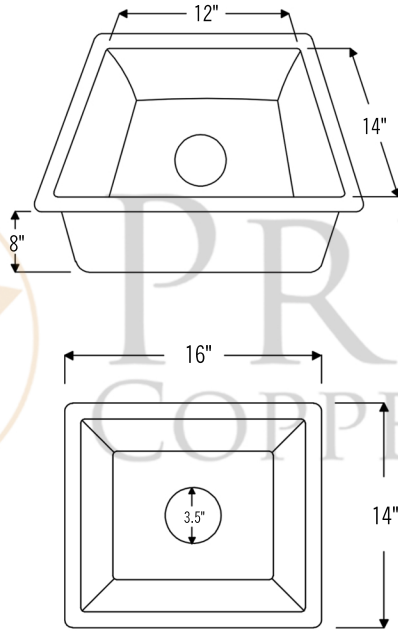

PACKAGE INCLUDES THE FOLLOWING ITEMS:

- * 16" Gourmet Rectangle Hammered Copper Prep Sink / ORB Finish (Model # BREC16DB)
- * Single Handle Bar or Vessel Filler Faucet / ORB Finish (Model # B-BV01ORB)
- * 3.5" Deluxe Garbage Disposal Drain w/ Basket/ ORB Finish (Model# D-1300RB)
- * Copper Sink Wax (Model# W900-WAX)
- * Neutral Cure Copper Sink Installation Silicone (Model# C900-ORB)

* ORB: Oil Rubbed Bronze

SINK DETAILS (Model# BREC16DB)

- * Description: 16" Gourmet Rectangle Hammered Copper Prep Sink
- * Color: Oil Rubbed Bronze
- * Outer Dimension: 16" x 14" x 8"
- * Inner Dimension: 14" x 12" x 8"
- * Drain Size: 3.5" Drain Opening

FAUCET DETAILS (Model# B-BV01ORB)

- * Description: Single Handle Bar / Vessel Faucet
- * Finish: Oil Rubbed Bronze
- * Installation: Single Hole
- * Overall Height: 11"
- * Spout Reach: 6"
- * Certifications: ASME A112.18.1/CSA B125.1, NSF/ANSI 61, California Lead Plumbing Law, ADA Compliant

DRAIN DETAILS (Model# D-1300RB)

- * Description: 3.5" Garbage Disposal Drain
- * Upper Flange Dimension: 4.5"
- * Material: Solid Brass

WAX DETAILS (Model# W900-WAX)

- * Copper Sink Wax & Cleaner
- * Made from Natural Bee's Wax
- * No wax Build Up ever!
- * Hard Water Protection
- * Works Great on a Variety of Different Surfaces: