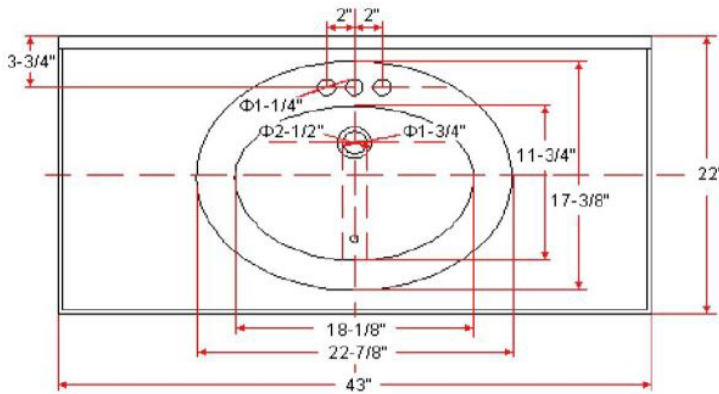

Cultured Marble Vanity Top 43x22  
White on White

SPECIFICATIONS

MATERIAL:	Cultured Marble
TOOLS NEEDED FOR INSTALLATION:	100% silicone
ASSEMBLED DIMENSIONS:	11.11" H x 43" L x 22" D
ASSEMBLED WEIGHT:	55.7 lbs.
FAUCET TYPE:	Lav Centerset
NUMBER OF MOUNTING HOLES:	3
BOWL MATERIAL:	Cultured Marble
BACK SPLASH INCLUDED:	Yes
COLOR:	White on White
NUMBER OF BOWLS:	1
BOWL DIMENSIONS:	5.63" H x 11.63" W x 16.85" D
BOWL SHAPE:	Oval
SINK THICKNESS:	0.98"
MOUNTING TYPE:	Integrated
OVERFLOW HOLE:	Yes