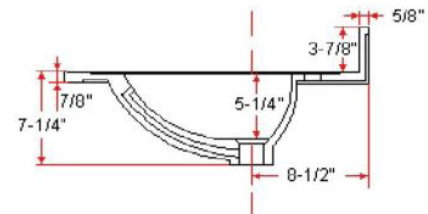

Cultured Marble Vanity Top 43x22  
White on White

SPECIFICATIONS

MATERIAL:	Cultured Marble
TOOLS NEEDED FOR INSTALLATION:	100% silicone
ASSEMBLED DIMENSIONS:	11.11" H x 43" L x 22" D
ASSEMBLED WEIGHT:	55.7 lbs.
FAUCET TYPE:	Lav Centerset
NUMBER OF MOUNTING HOLES:	3
BOWL MATERIAL:	Cultured Marble
BACK SPLASH INCLUDED:	Yes
COLOR:	White on White
NUMBER OF BOWLS:	1
BOWL DIMENSIONS:	5.63" H x 11.63" W x 16.85" D
BOWL SHAPE:	Oval
SINK THICKNESS:	0.98"
MOUNTING TYPE:	Integrated
OVERFLOW HOLE:	Yes