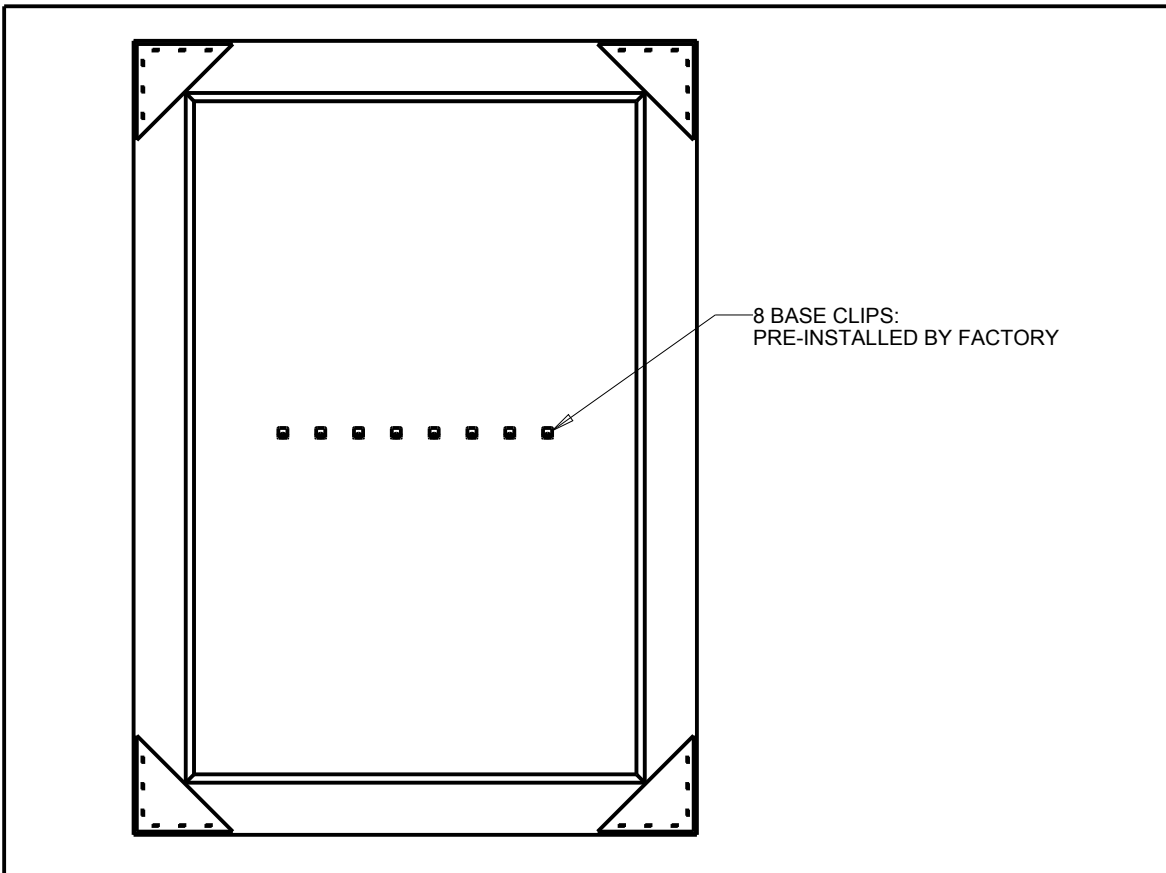

DELTA[®]

ACCESSORIES

- Delta[®] Custom Reflections™
- Rectangular Mirror Frame

		Height (in)	Width (in)	Frame (in)	Weight (lbs)	Finish
FRMM3-MBL-R	Medium Rectangle	35.55	23.54	3.15	4.48	Matte Black
FRMM3-MOS-R	Medium Rectangle	35.55	23.54	3.15	4.57	Stone Mosaic
FRMM3-NKL-R	Medium Rectangle	35.55	23.54	3.15	4.98	Vintage Nickel
FRMM3-WHM-R	Medium Rectangle	35.55	23.54	3.15	4.97	Matte White
FRML1-CHL-R	Large Rectangle	41.14	27.4	3.15	4.56	Classic Chrome
FRML1-GWM-R	Large Rectangle	41.14	27.4	3.15	5.84	Weathered Wood
FRML1-MBL-R	Large Rectangle	41.14	27.4	3.15	5.13	Matte Black
FRML1-MOS-R	Large Rectangle	41.14	27.4	3.15	5.23	Stone Mosaic
FRML1-NKL-R	Large Rectangle	41.14	27.4	3.15	5.7	Vintage Nickel
FRML1-WHM-R	Large Rectangle	41.14	27.4	3.15	5.69	Matte White