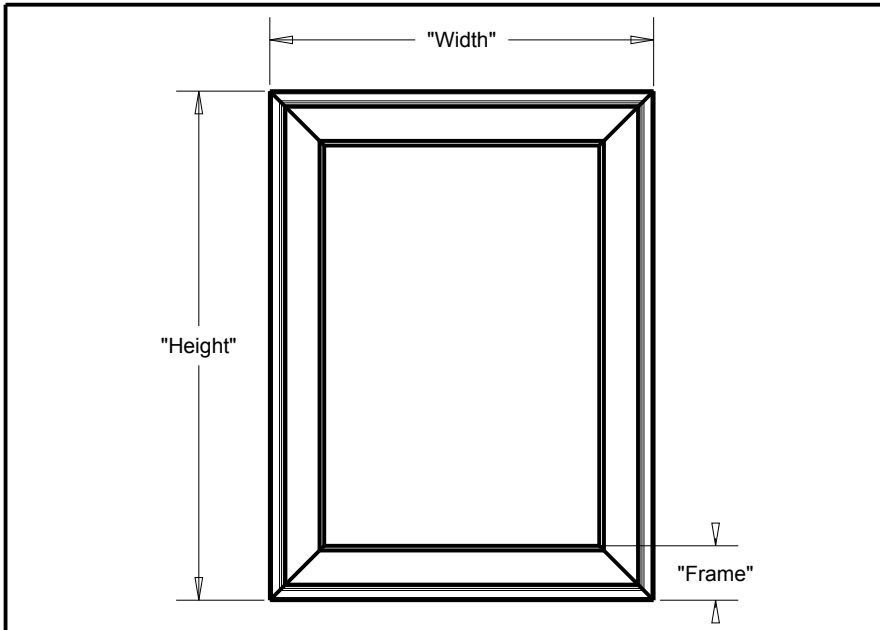

DELTA®

ACCESSORIES

- Delta® Custom Reflections™
- Rectangular Mirror Frame

STANDARD SPECIFICATIONS:

- Expanded Polystyrene Foam

WARRANTY

Delta® and Liberty Hardware work to maintain the highest level of quality in our products. We ask the same of our suppliers and work towards meeting the high quality expectation of all consumers. Our plumbing products are warranted to be free of defects in material and workmanship for five years from date of purchase. Liberty Hardware will, at its election, repair, replace or make appropriate adjustment where Liberty Hardware determines that such defect occurred during normal usage within five (5) years after purchase. Liberty Hardware is not responsible for removal, installation costs, or incidental or consequential losses. Labor charges and/or damage incurred in installation, repair, or replacement of the product, as well as any other kind of loss or damage, are excluded. This warranty is not transferable.

		Height (in)	Width (in)	Frame (in)	Weight (lbs)	Finish
FRMS1-CHL-R	Small Rectangle	23.66	16.42	2.36	2.12	Classic Chrome
FRMS1-GWM-R	Small Rectangle	23.66	16.42	2.36	2.52	Weathered Wood
FRMS1-MBL-R	Small Rectangle	23.66	16.42	2.36	2.17	Matte Black
FRMS1-MOS-R	Small Rectangle	23.66	16.42	2.36	2.27	Stone Mosaic
FRMS1-NKL-R	Small Rectangle	23.66	16.42	2.36	2.55	Vintage Nickel
FRMS1-WHM-R	Small Rectangle	23.66	16.42	2.36	2.55	Matte White
FRMS2-CHL-R	Small Rectangle	28.43	18.82	2.36	2.46	Classic Chrome
FRMS2-GWM-R	Small Rectangle	28.43	18.82	2.36	2.93	Weathered Wood
FRMS2-MBL-R	Small Rectangle	28.43	18.82	2.36	2.53	Matte Black
FRMS2-MOS-R	Small Rectangle	28.43	18.82	2.36	2.96	Stone Mosaic
FRMS2-NKL-R	Small Rectangle	28.43	18.82	2.36	2.96	Vintage Nickel
FRMS2-WHM-R	Small Rectangle	28.43	18.82	2.36	2.96	Matte White
FRMM1-CHL-R	Medium Rectangle	31.42	23.54	2.36	2.82	Classic Chrome
FRMM1-GWM-R	Medium Rectangle	31.42	23.54	2.36	3.37	Weathered Wood
FRMM1-MBL-R	Medium Rectangle	31.42	23.54	2.36	2.91	Matte Black
FRMM1-MOS-R	Medium Rectangle	31.42	23.54	2.36	3.03	Stone Mosaic
FRMM1-NKL-R	Medium Rectangle	31.42	23.54	2.36	3.4	Vintage Nickel
FRMM1-WHM-R	Medium Rectangle	31.42	23.54	2.36	3.4	Matte White
FRMM3-CHL-R	Medium Rectangle	35.55	23.54	3.15	3.99	Classic Chrome
FRMM3-GWM-R	Medium Rectangle	35.55	23.54	3.15	5.1	Weathered Wood