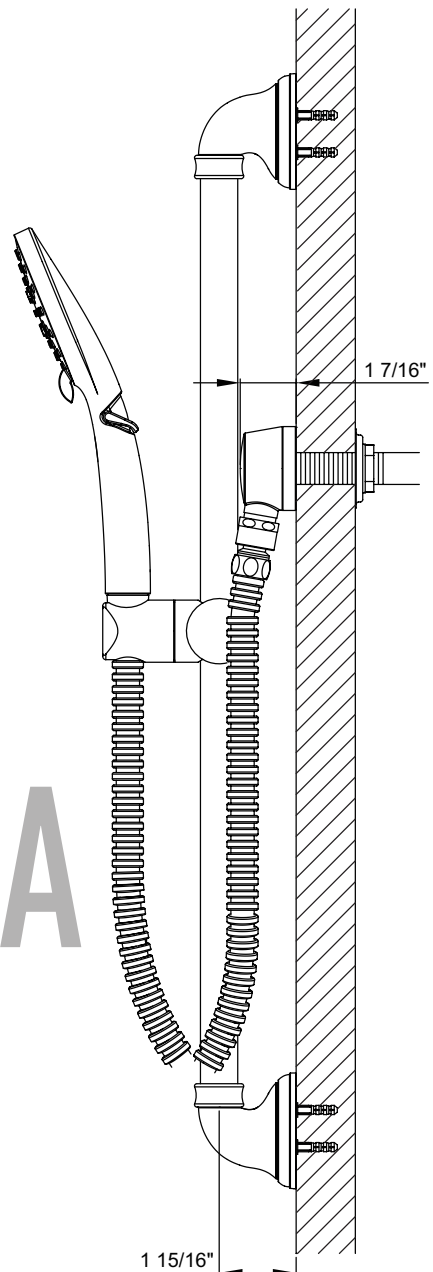

OLYMPIA FAUCETS
VALUE FOR BUILDERS

**P-4430
ACCENT SERIES**

Handheld Shower Set

- Five Functions Handheld Showerhead
- 24" Slide Bar with Mounts
- 60" Stainless Steel Flex Hose
- Brass Drop Ell with Vacuum Breaker
- With 1.75 GPM Flow Rate
- Valve Sold Separately