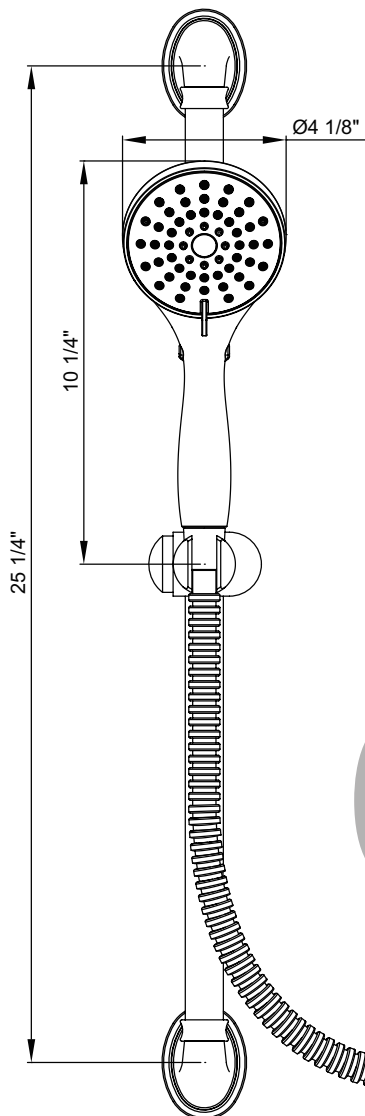

OLYMPIA FAUCETS
VALUE FOR BUILDERS

**P-4430
ACCENT SERIES**

Handheld Shower Set

- Five Functions Handheld Showerhead
- 24" Slide Bar with Mounts
- 60" Stainless Steel Flex Hose
- Brass Drop Ell with Vacuum Breaker
- With 1.75 GPM Flow Rate
- Valve Sold Separately