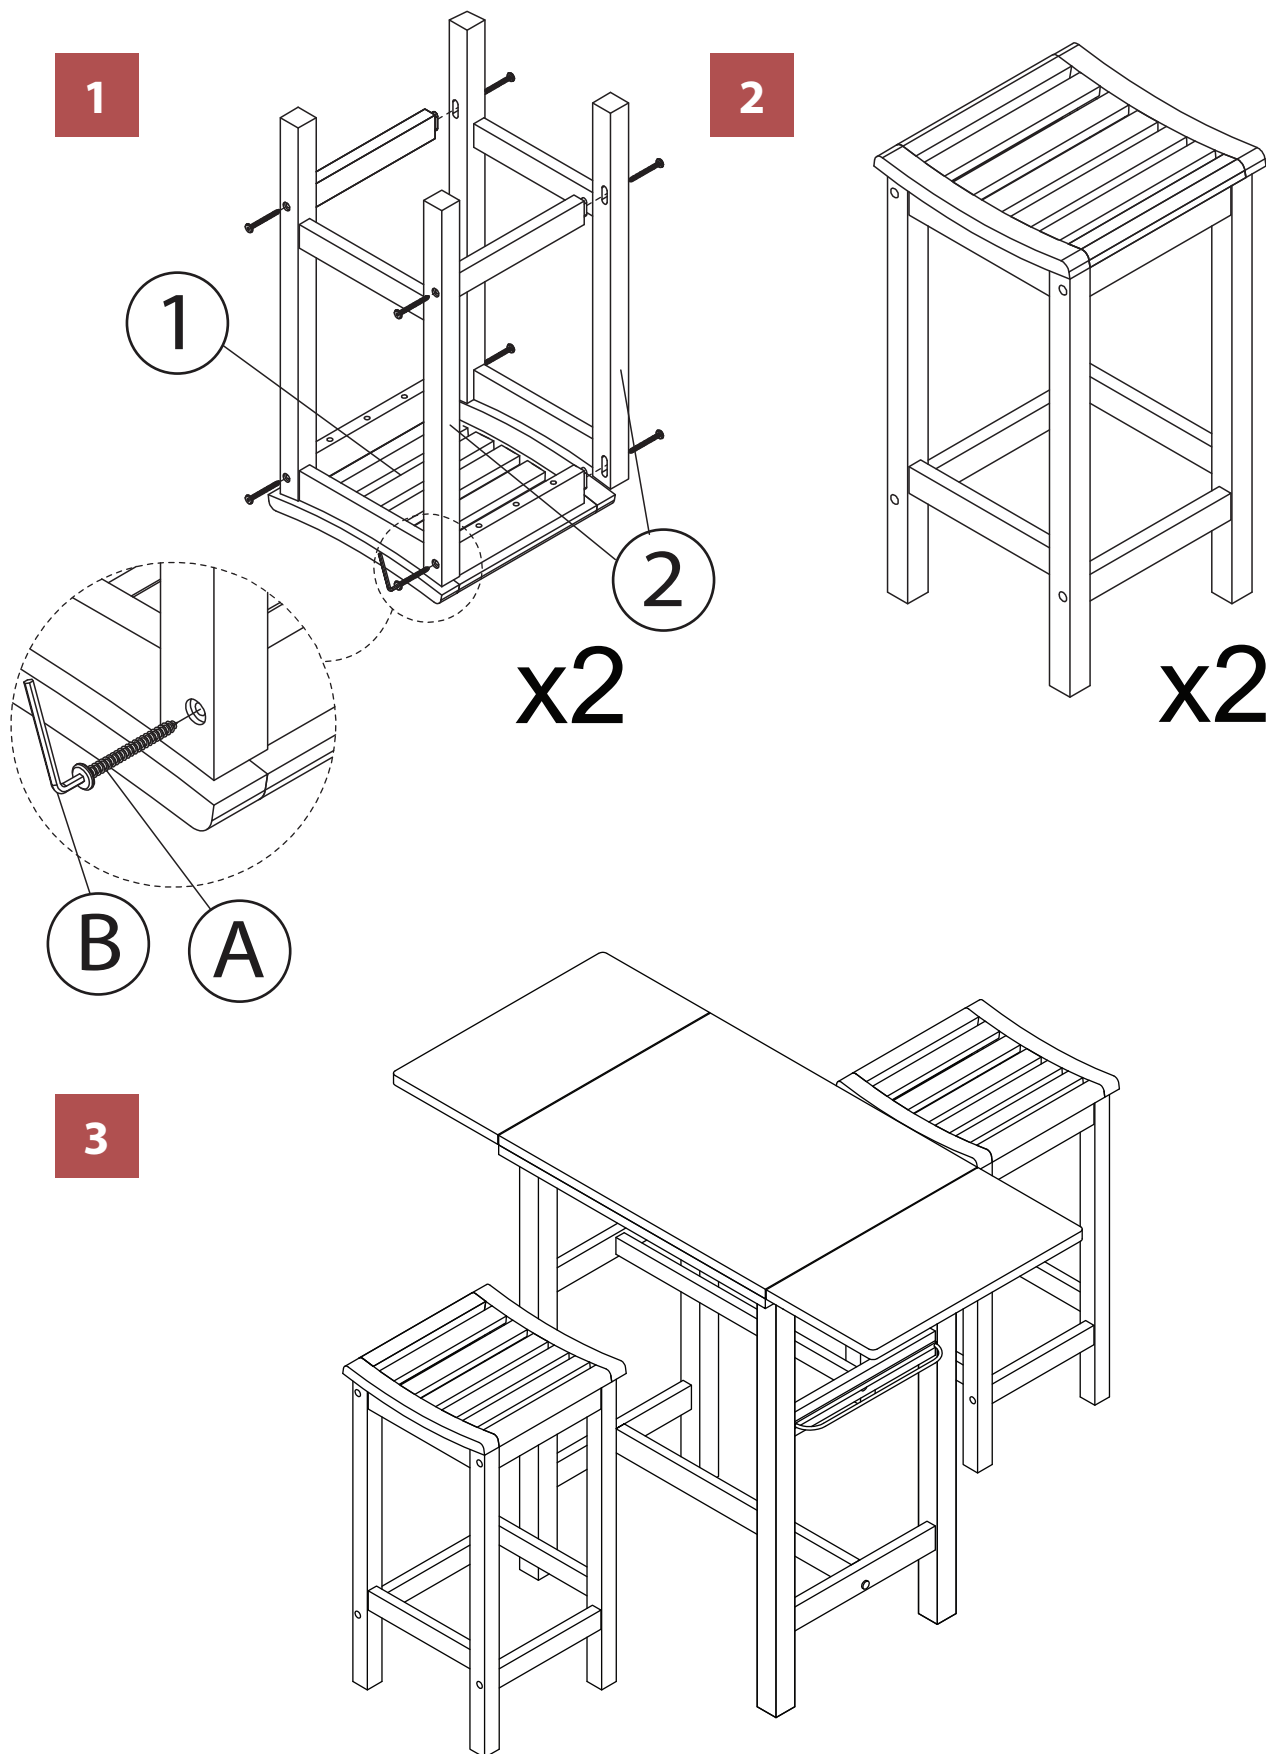

Tool Required: Phillips Screwdriver

4

**1** SEAT X 2PCS

**2** LEG GROUP X 4PCS

**3** CROSS BAR X 4PCS

A SCREW 6X70 16 PCS

B ALLEN KEY (K4) 1 PC

NOTE: Please read all instructions carefully before starting assembly. Also, we recommend that the unit is fully assembled on a level surface. Two people are recommended to assemble this product. DO NOT over torque screws and bolts.