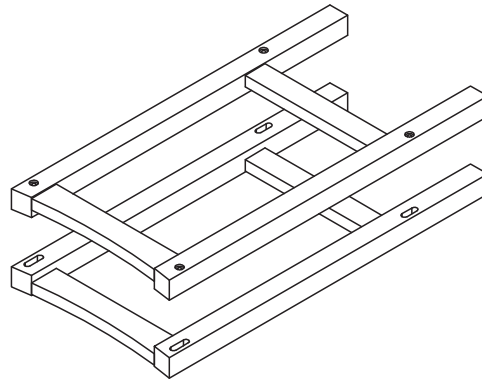

Tool Required: Phillips Screwdriver

4

**1** SEAT X 2PCS

**2** LEG GROUP X 4PCS

**3** CROSS BAR X 4PCS

A SCREW 6X70 16 PCS

B ALLEN KEY (K4) 1 PC

NOTE: Please read all instructions carefully before starting assembly. Also, we recommend that the unit is fully assembled on a level surface. Two people are recommended to assemble this product. DO NOT over torque screws and bolts.