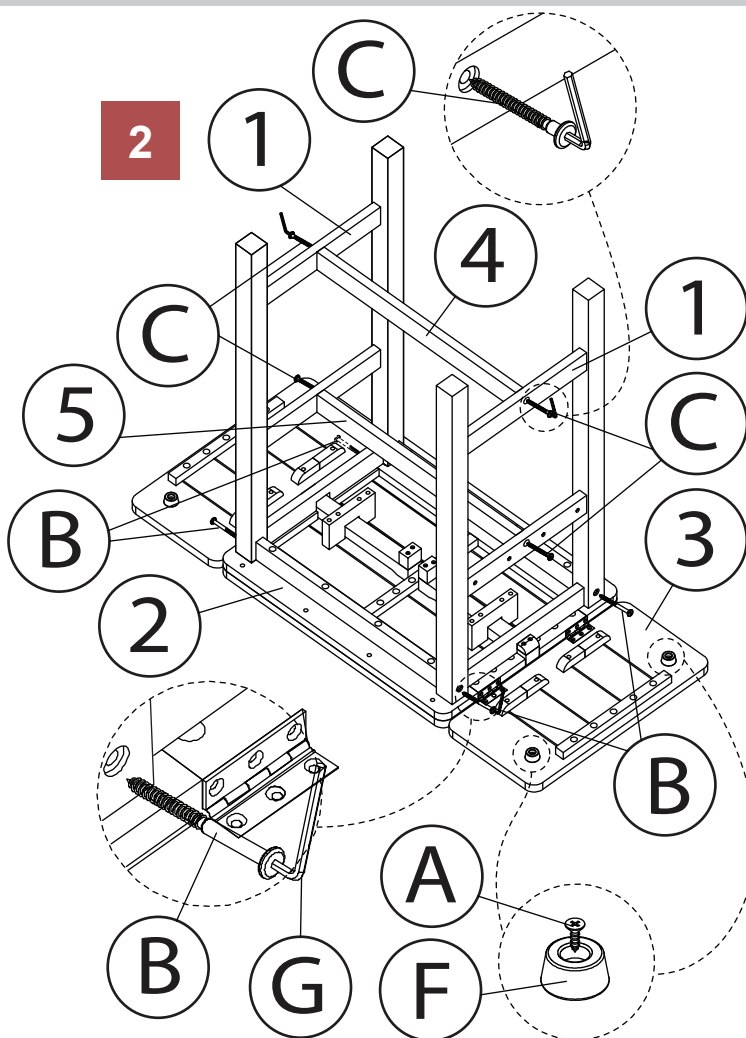

Tool Required: Phillips Screwdriver