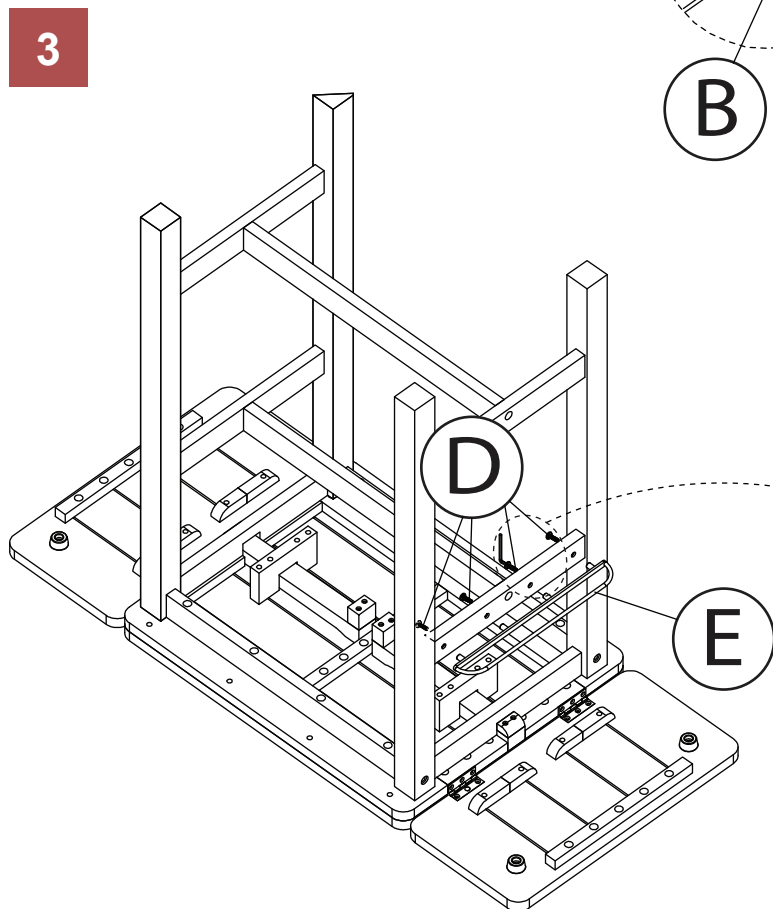

Tool Required: Phillips Screwdriver