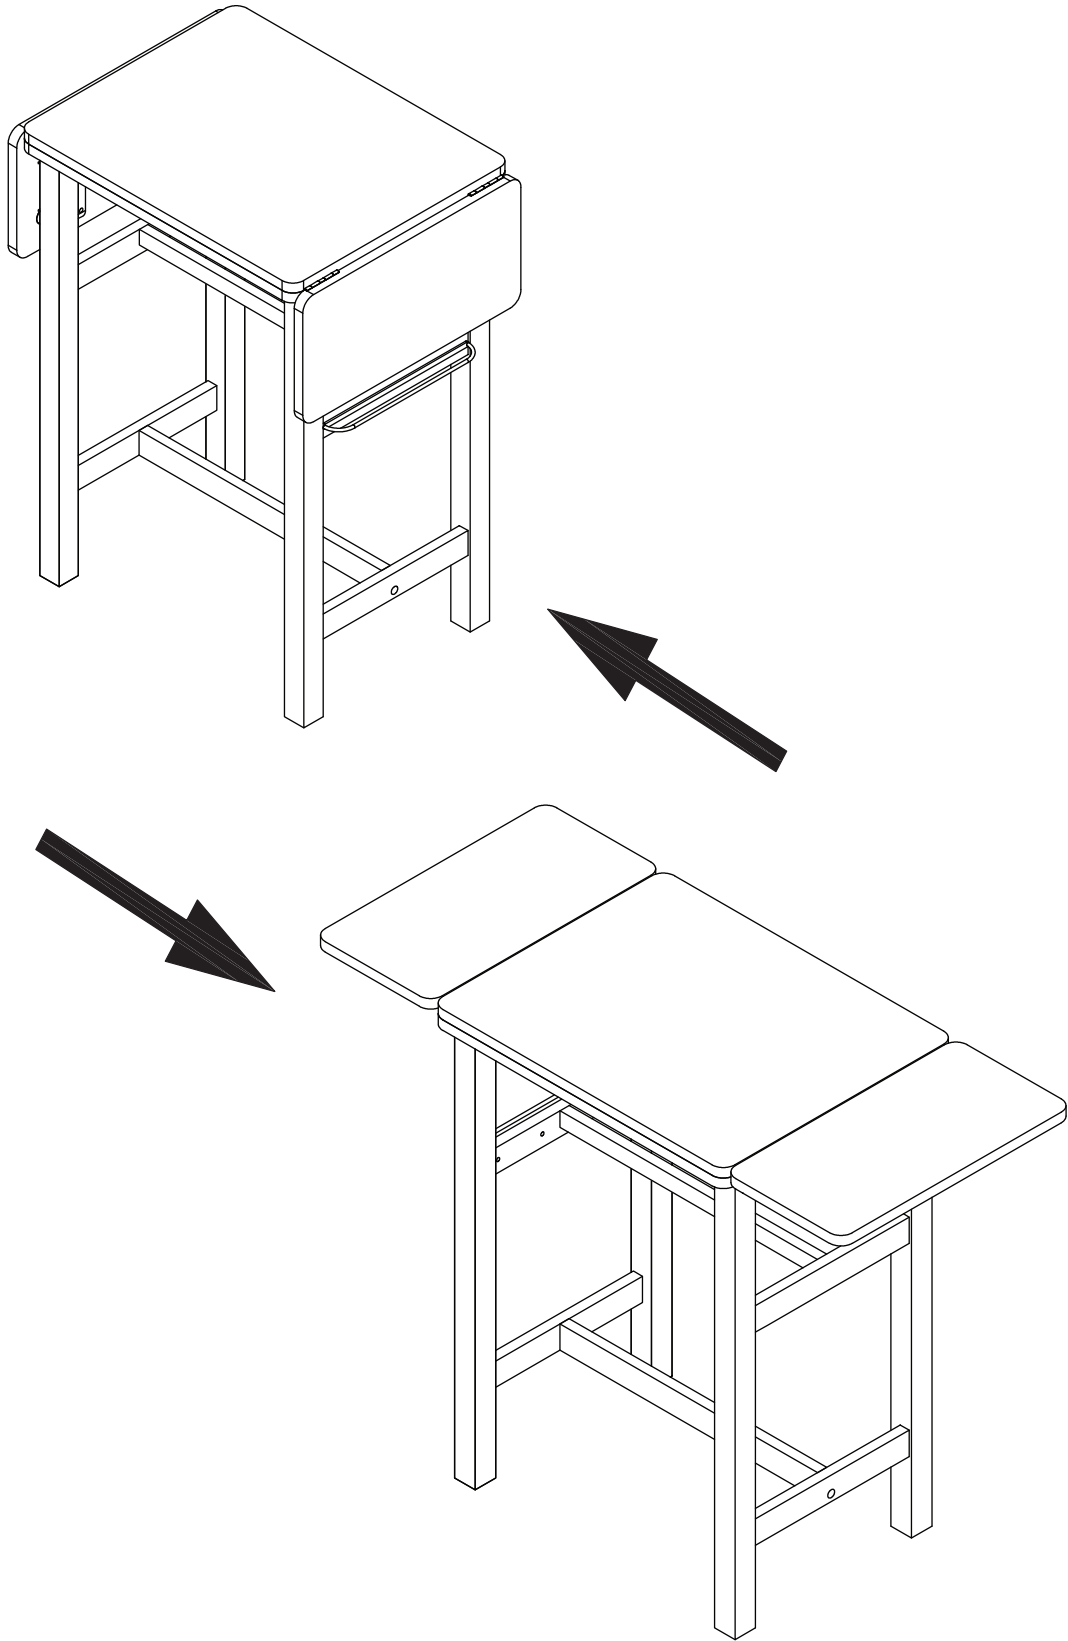

Tool Required: Phillips Screwdriver

4

**1** SEAT X 2PCS

**2** LEG GROUP X 4PCS

**3** CROSS BAR X 4PCS

A SCREW 6X70 16 PCS

B ALLEN KEY (K4) 1 PC

NOTE: Please read all instructions carefully before starting assembly. Also, we recommend that the unit is fully assembled on a level surface. Two people are recommended to assemble this product. DO NOT over torque screws and bolts.