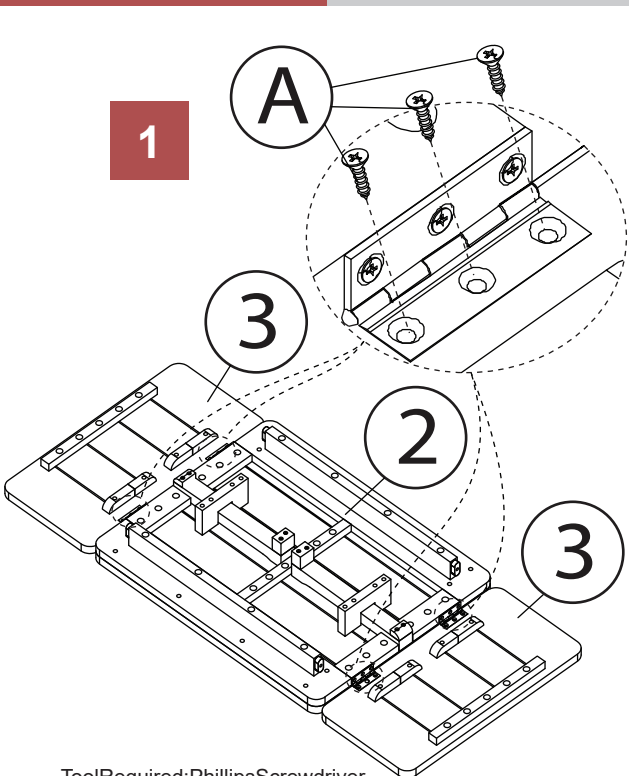

Tool Required: Phillips Screwdriver