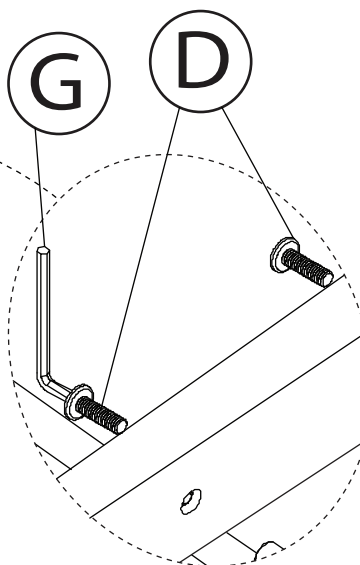

Tool Required: Phillips Screwdriver