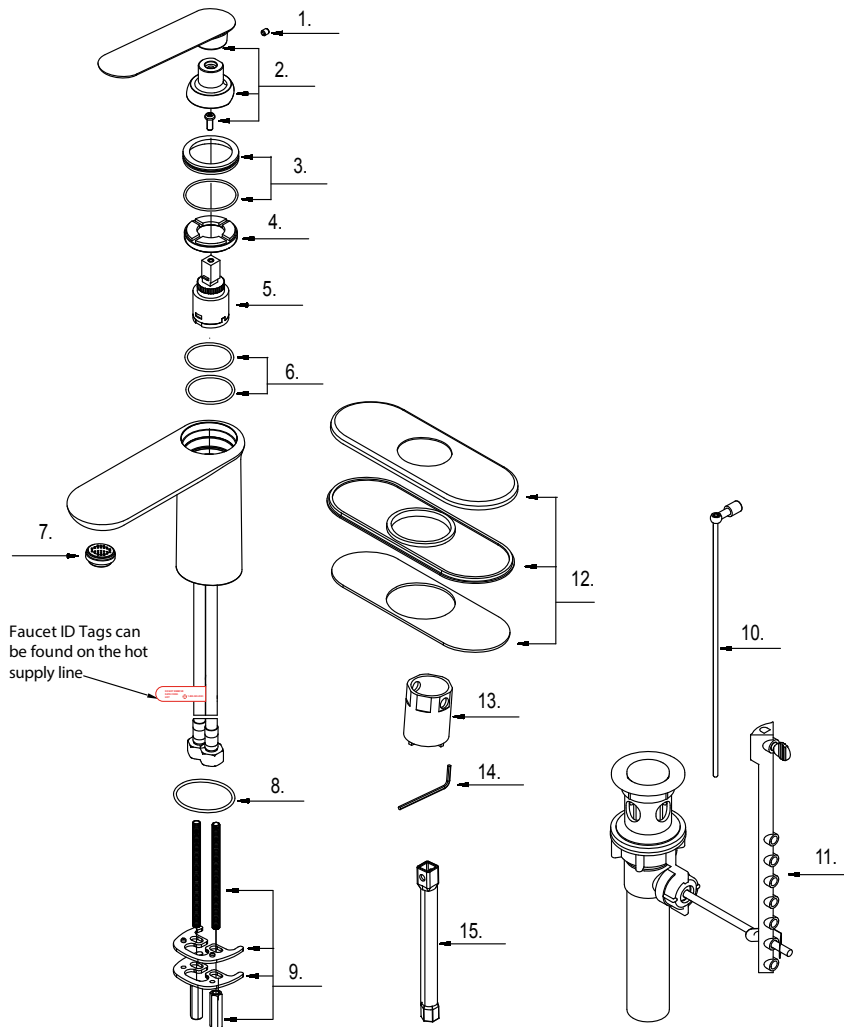

**Glacier Bay Carmine 4 in. Centerset 1-Handle High-Arc
Mono Block Lavatory Faucet**

MODEL	STORE SKU#	FINISH
FS6A0071CP	279-499	Chrome

Many replacement parts can be purchased online or at your local store. Please use the table below to identify the part SKU number needed, go to HOMEDEPOT.COM, and check for online and store availability. If you can't find the part you are looking for, please call 1-855-HD-GLACIER.

Part	Description	Part #	Internet SKU #	Store SKU #
1	Screw	A008191		
2	Handle Assembly	A66E839*		
3	Base Assembly	A66G052*		
4	Bonnet Nut	A104328		
5	Cartridge	A507906N		
6	O-ring Sets	A608015N		
7	Aerator	A553019N		
8	O-ring	A004107		

Part	Description	Part #	Internet SKU #	Store SKU #
9	Mounting Hardware	A603196		
10	Lift Rod & Lift Rod Knob	A025272*		
11	Drain Assembly	A556012L*	100343758	664197
12	Escutcheon Assembly	A607097*		
13	Cartridge Wrench	A031238ZN		
14	Allen Wrench (H2 *17mmL * 49mm L)	A031003NI		
15	Extension Rod	A031223		