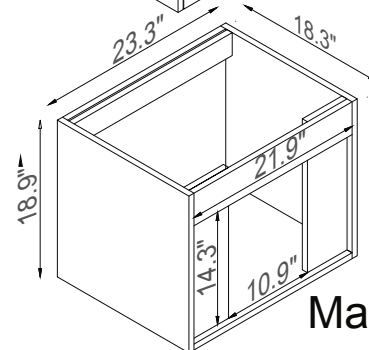

Streamline

Basin

Master Cabinet

K1500-098-24-51