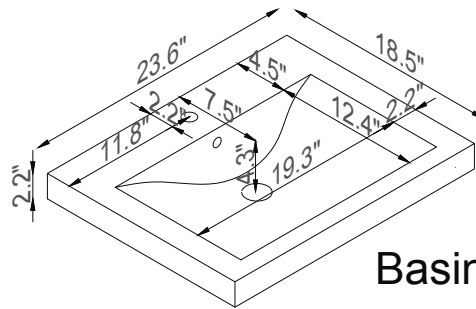

Streamline

Basin

Master Cabinet

K1500-098-24-51