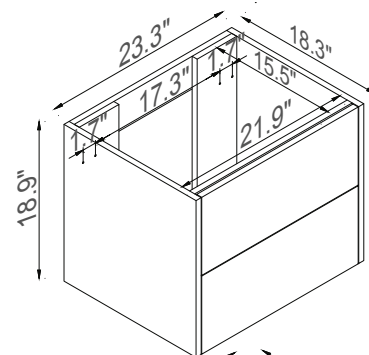

Streamline

Basin

Master Cabinet

K1500-098-24-51